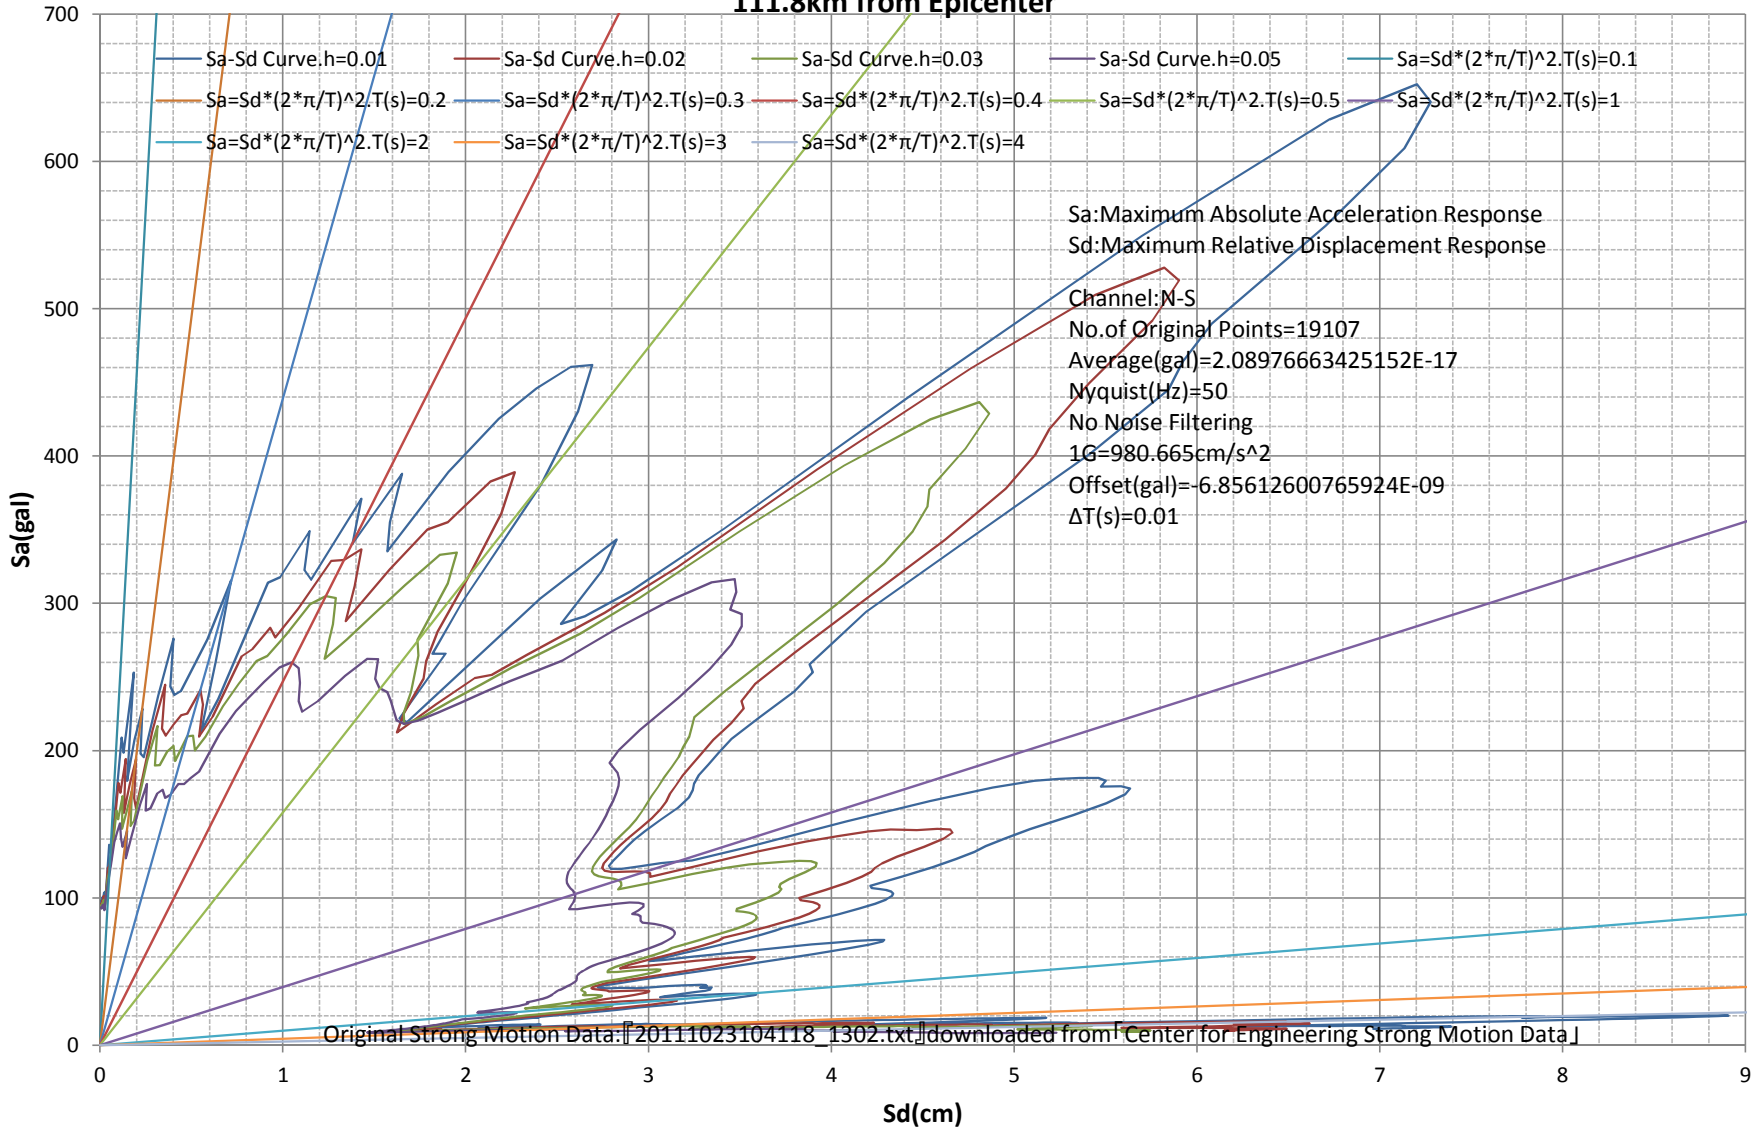

Sa-Sd Curve
M7.2 Eastern Turkey Area Earthquake of 23 Oct 2011
Station:BITLIS DSI 173.SB.MUD.38.47440N,42.15912E.Google Maps URL:<http://g.co/maps/v4vmq>
111.8km from Epicenter

Sa-Sd Curve
M7.2 Eastern Turkey Area Earthquake of 23 Oct 2011
Station:BITLIS DSI 173.SB.MUD.38.47440N,42.15912E.Google Maps URL:<http://g.co/maps/v4vmq>
111.8km from Epicenter