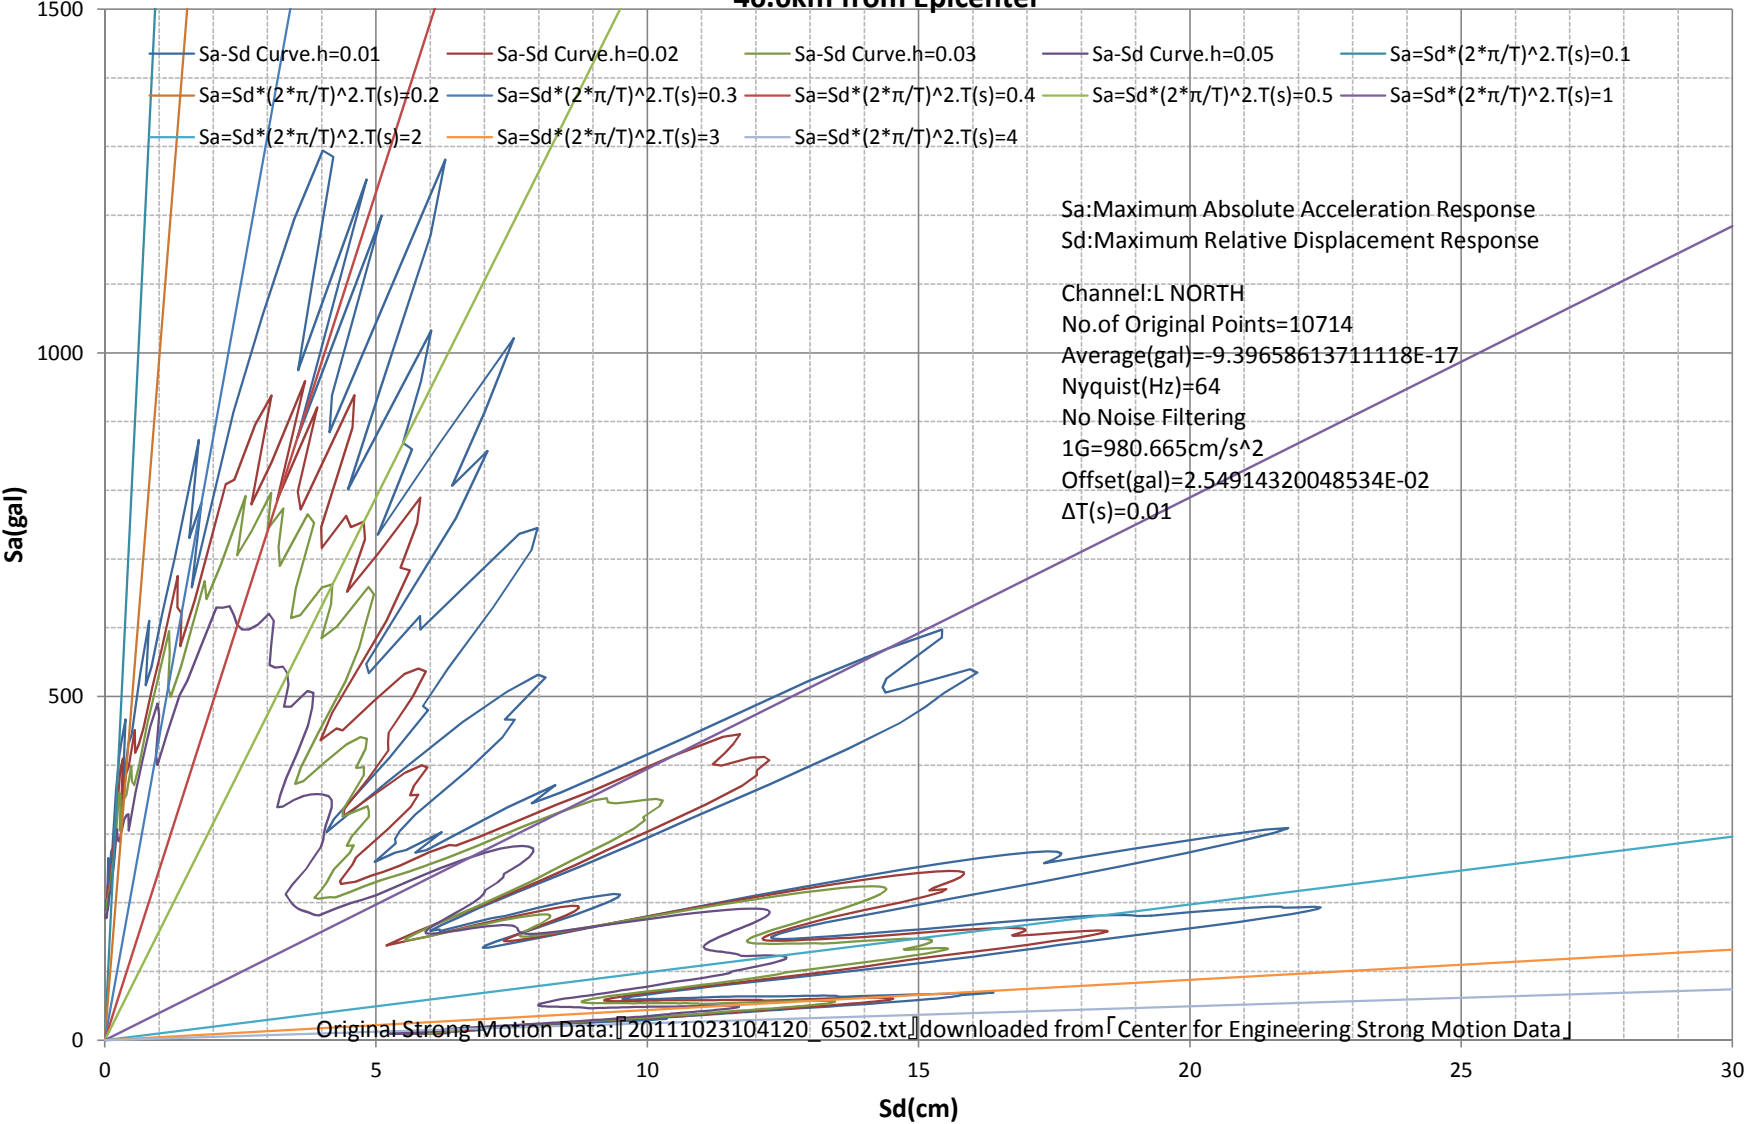

Sa-Sd Curve
M7.2 Eastern Turkey Area Earthquake of 23 Oct 2011
Station: MURADIYE METEOROLOJI MUD.38.990N,43.768E. Google Maps URL: <http://g.co/maps/a8x9k>
46.6km from Epicenter

Sa-Sd Curve
M7.2 Eastern Turkey Area Earthquake of 23 Oct 2011
Station: MURADIYE METEOROLOJI MUD.38.990N,43.768E. Google Maps URL: <http://g.co/maps/a8x9k>
46.6km from Epicenter