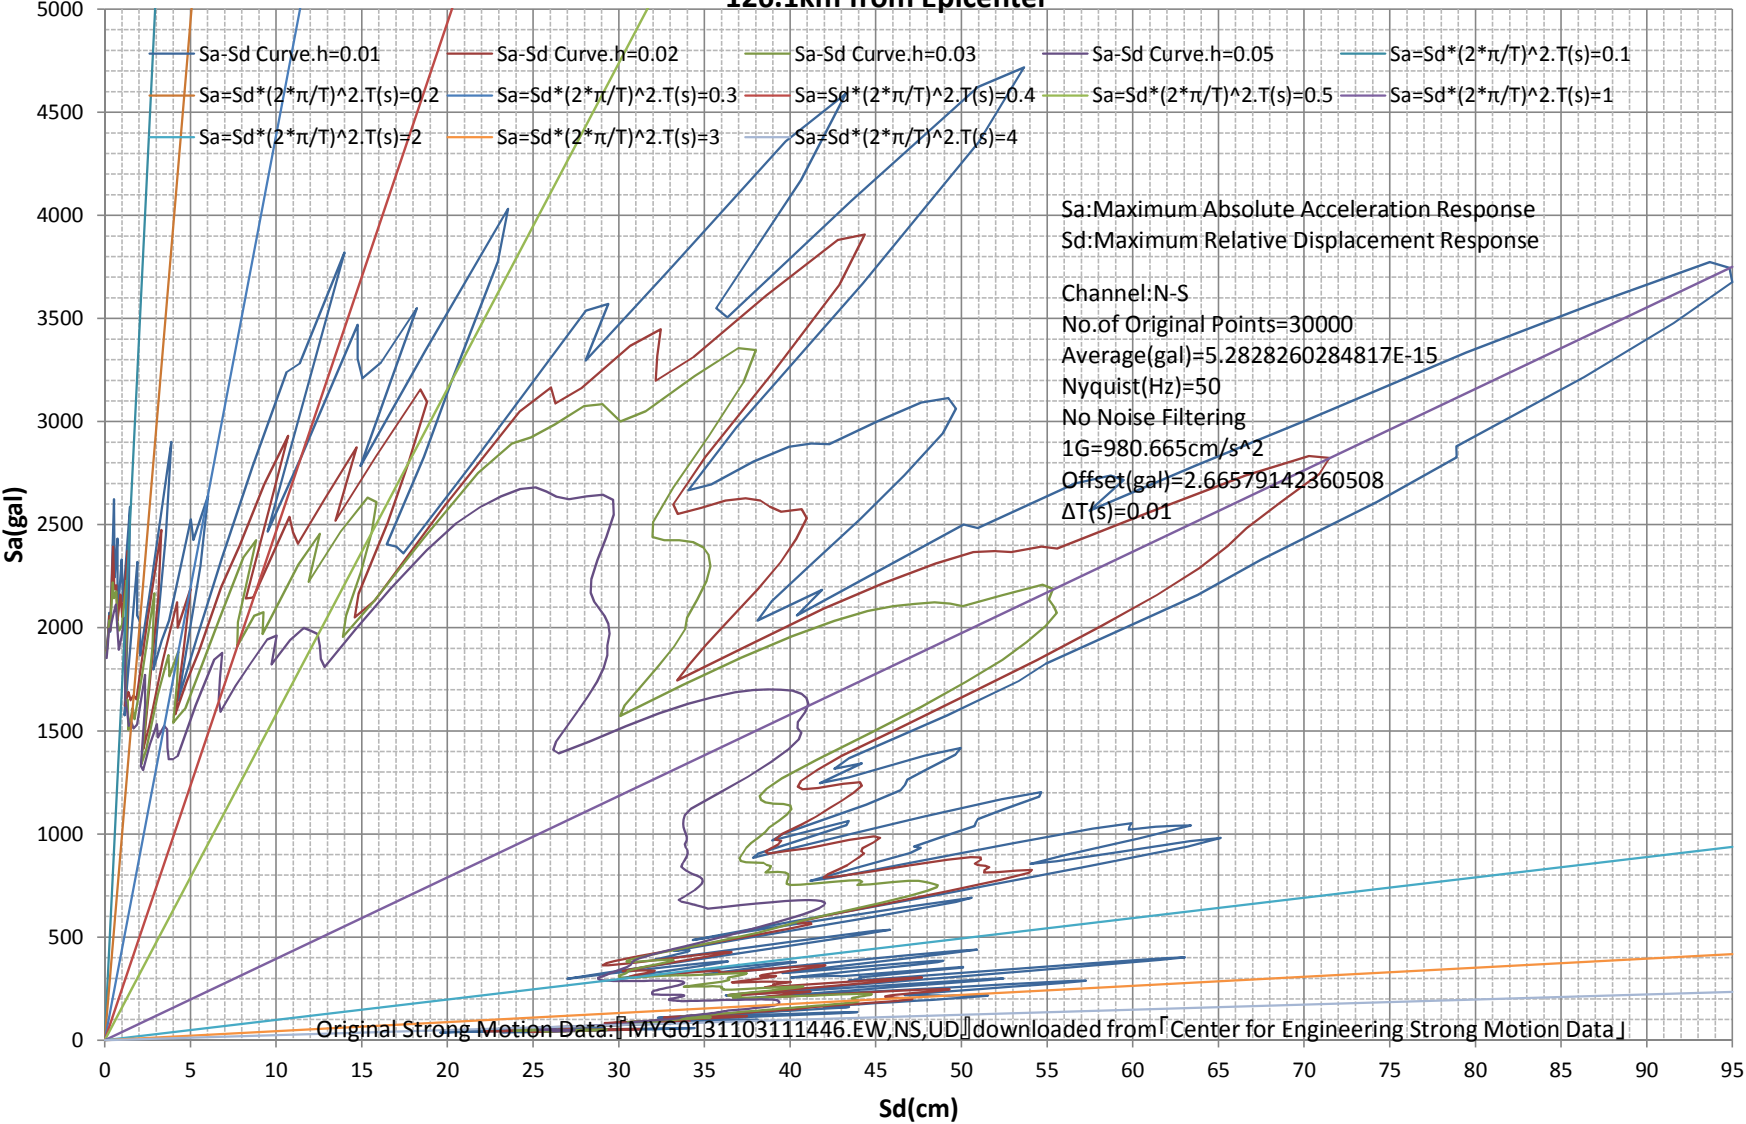

Sa-Sd Curve
M9.0 Japan, Tohoku Earthquake of 11 Mar 2011
Station:Sendai - MYG013.38.2663N,140.9293E.Google Maps URL:<http://g.co/maps/4p6bh>
126.1km from Epicenter

Sa-Sd Curve
M9.0 Japan, Tohoku Earthquake of 11 Mar 2011
Station:Sendai - MYG013.38.2663N,140.9293E.Google Maps URL:<http://g.co/maps/4p6bh>
126.1km from Epicenter