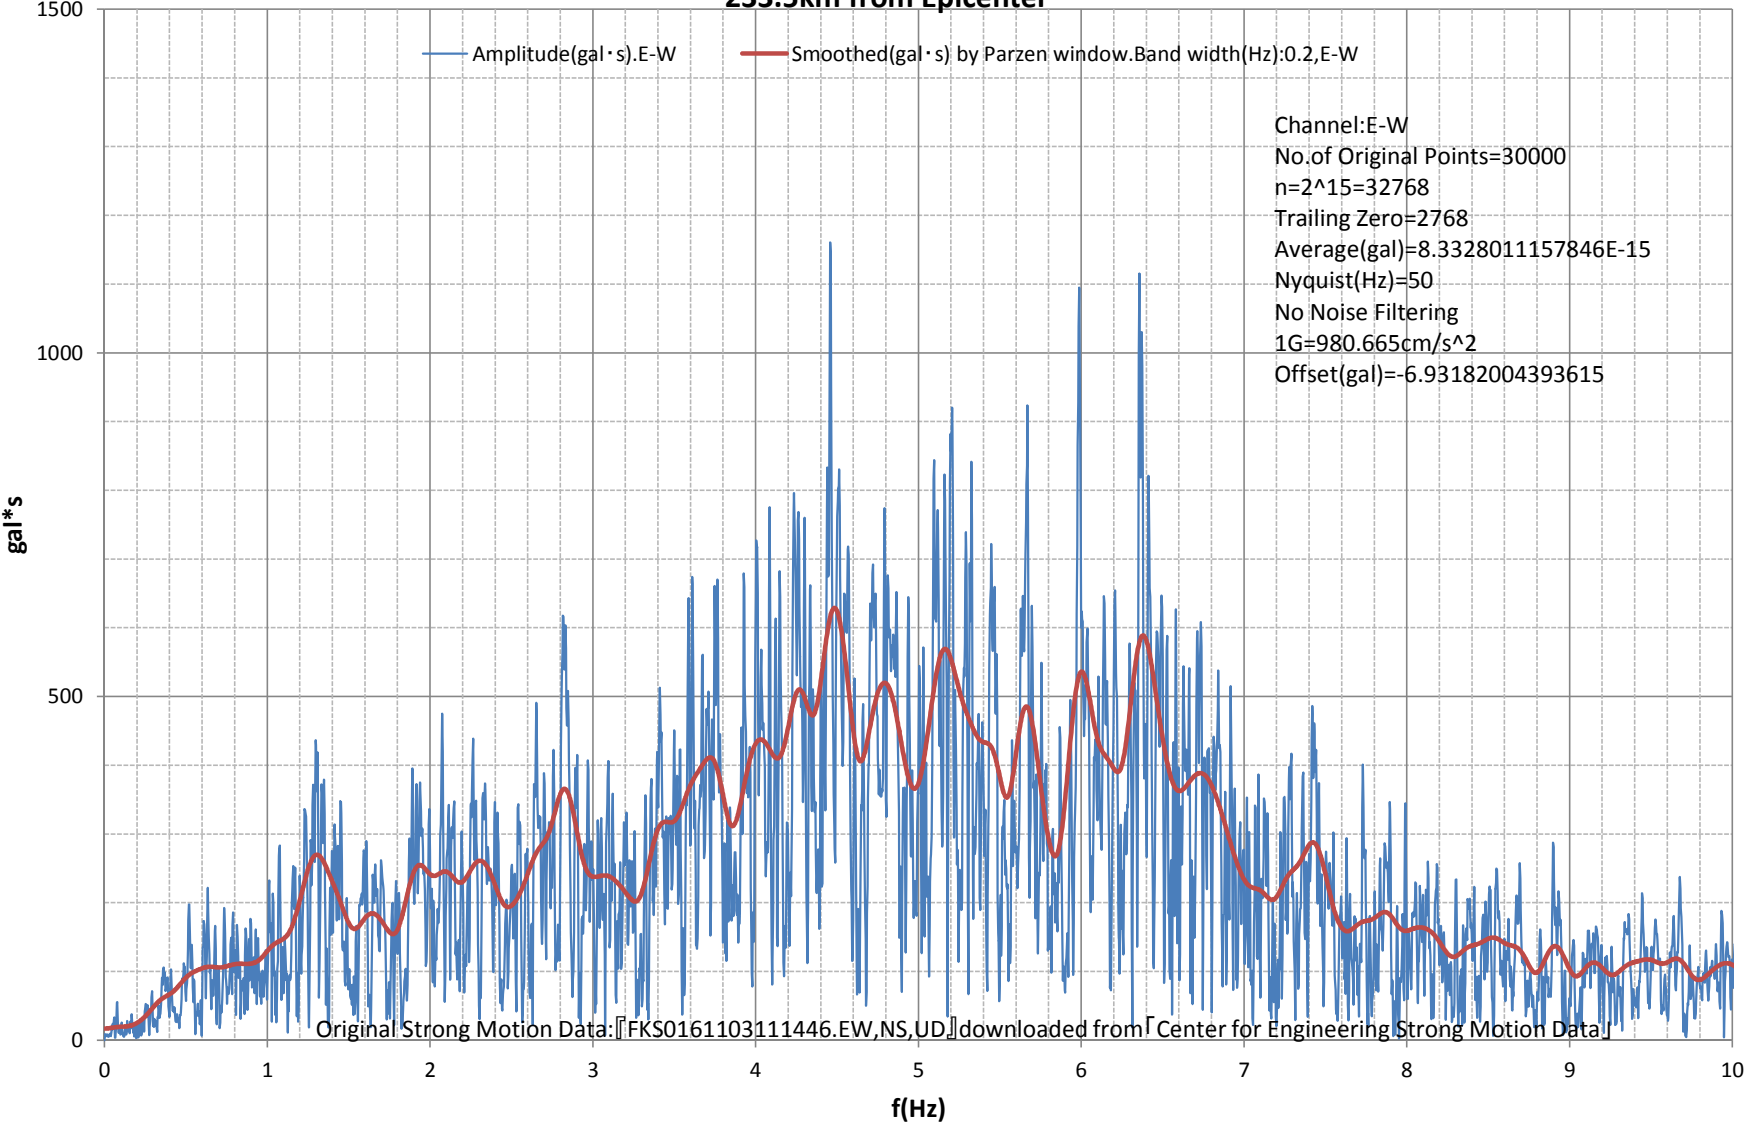

Fourier Amplitude Spectrum:-10(Hz)
M9.0 Japan, Tohoku Earthquake of 11 Mar 2011
Station:SHIRAKAWA - FKS016.37.1228N,140.1914E.Google Maps URL:<http://g.co/maps/v9mx7>
233.5km from Epicenter

Fourier Amplitude Spectrum:-10(Hz)
M9.0 Japan, Tohoku Earthquake of 11 Mar 2011
Station:SHIRAKAWA - FKS016.37.1228N,140.1914E.Google Maps URL:<http://g.co/maps/v9mx7>
233.5km from Epicenter

Fourier Amplitude Spectrum:-10(Hz)
M9.0 Japan, Tohoku Earthquake of 11 Mar 2011
Station:SHIRAKAWA - FKS016.37.1228N,140.1914E.Google Maps URL:<http://g.co/maps/v9mx7>
233.5km from Epicenter