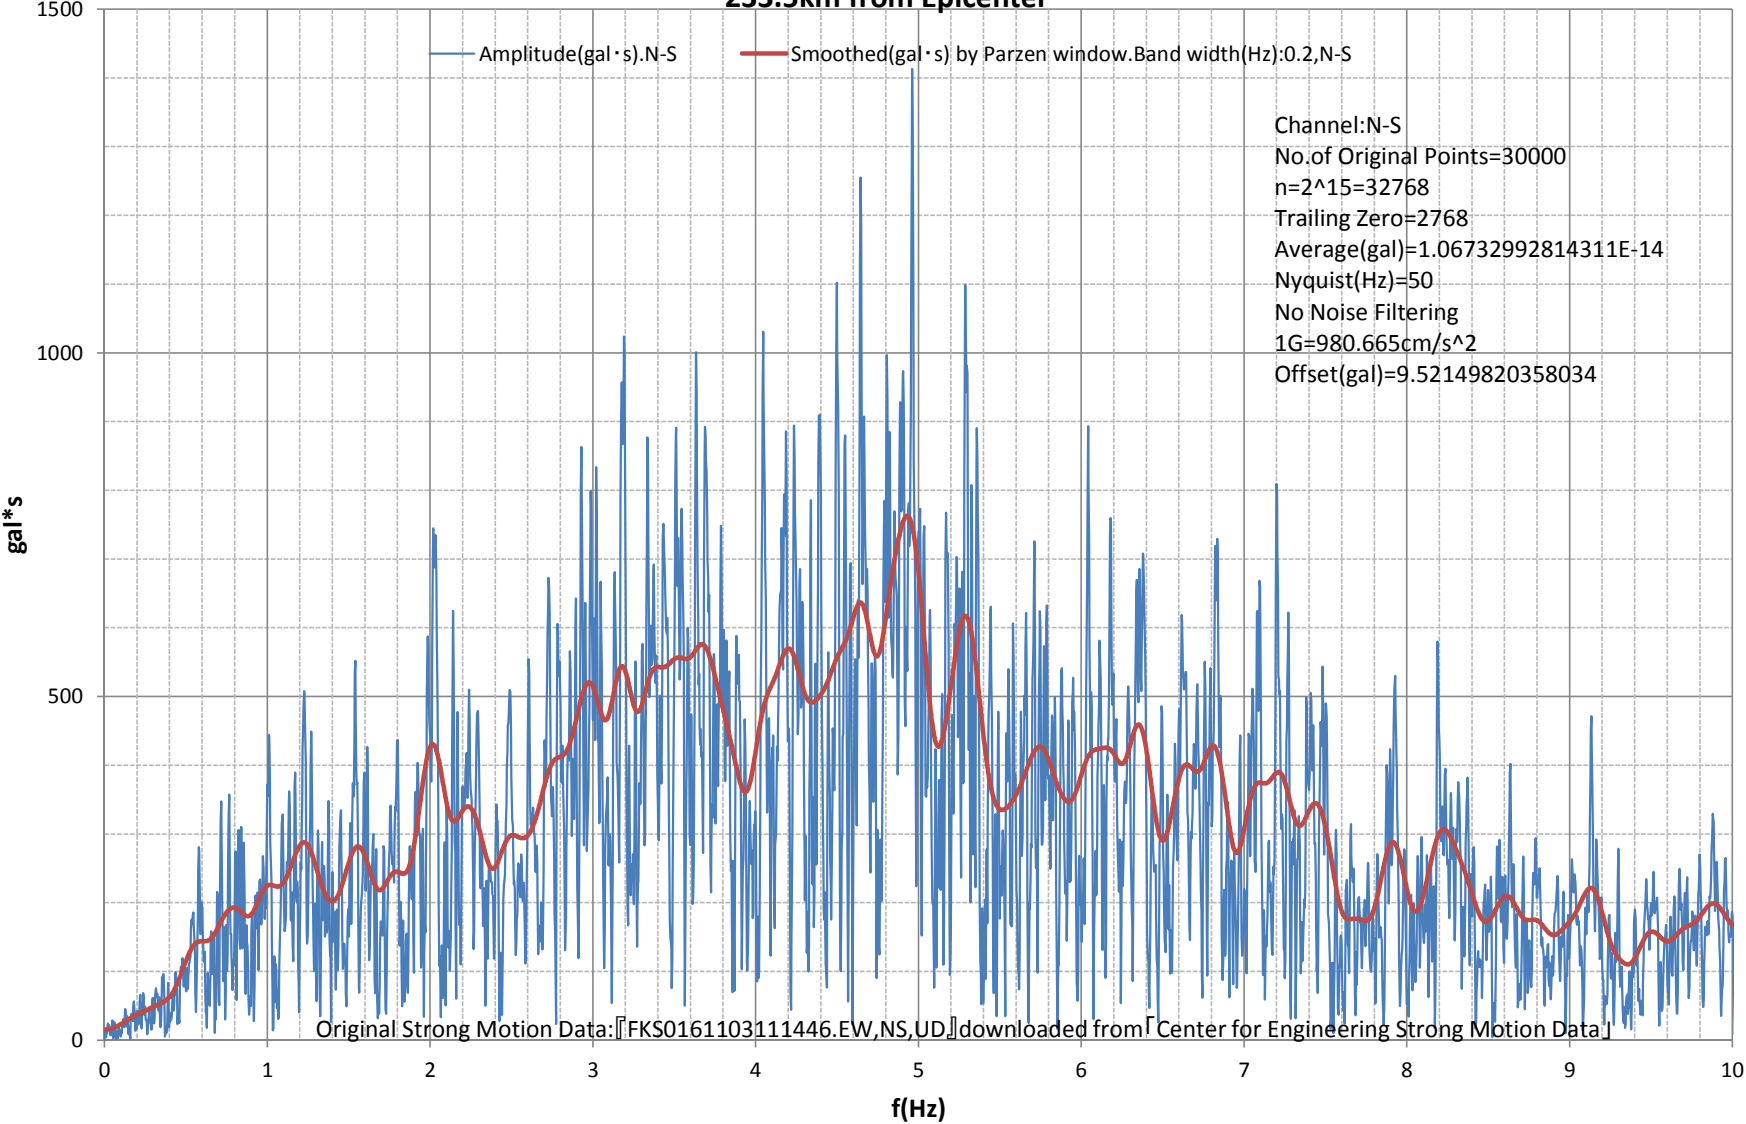

Fourier Amplitude Spectrum:-10(Hz)
M9.0 Japan, Tohoku Earthquake of 11 Mar 2011
Station:SHIRAKAWA - FKS016.37.1228N,140.1914E.Google Maps URL:<http://g.co/maps/v9mx7>
233.5km from Epicenter

Fourier Amplitude Spectrum:-10(Hz)
M9.0 Japan, Tohoku Earthquake of 11 Mar 2011
Station:SHIRAKAWA - FKS016.37.1228N,140.1914E.Google Maps URL:<http://g.co/maps/v9mx7>
233.5km from Epicenter

Fourier Amplitude Spectrum:-10(Hz)
M9.0 Japan, Tohoku Earthquake of 11 Mar 2011
Station:SHIRAKAWA - FKS016.37.1228N,140.1914E.Google Maps URL:<http://g.co/maps/v9mx7>
233.5km from Epicenter