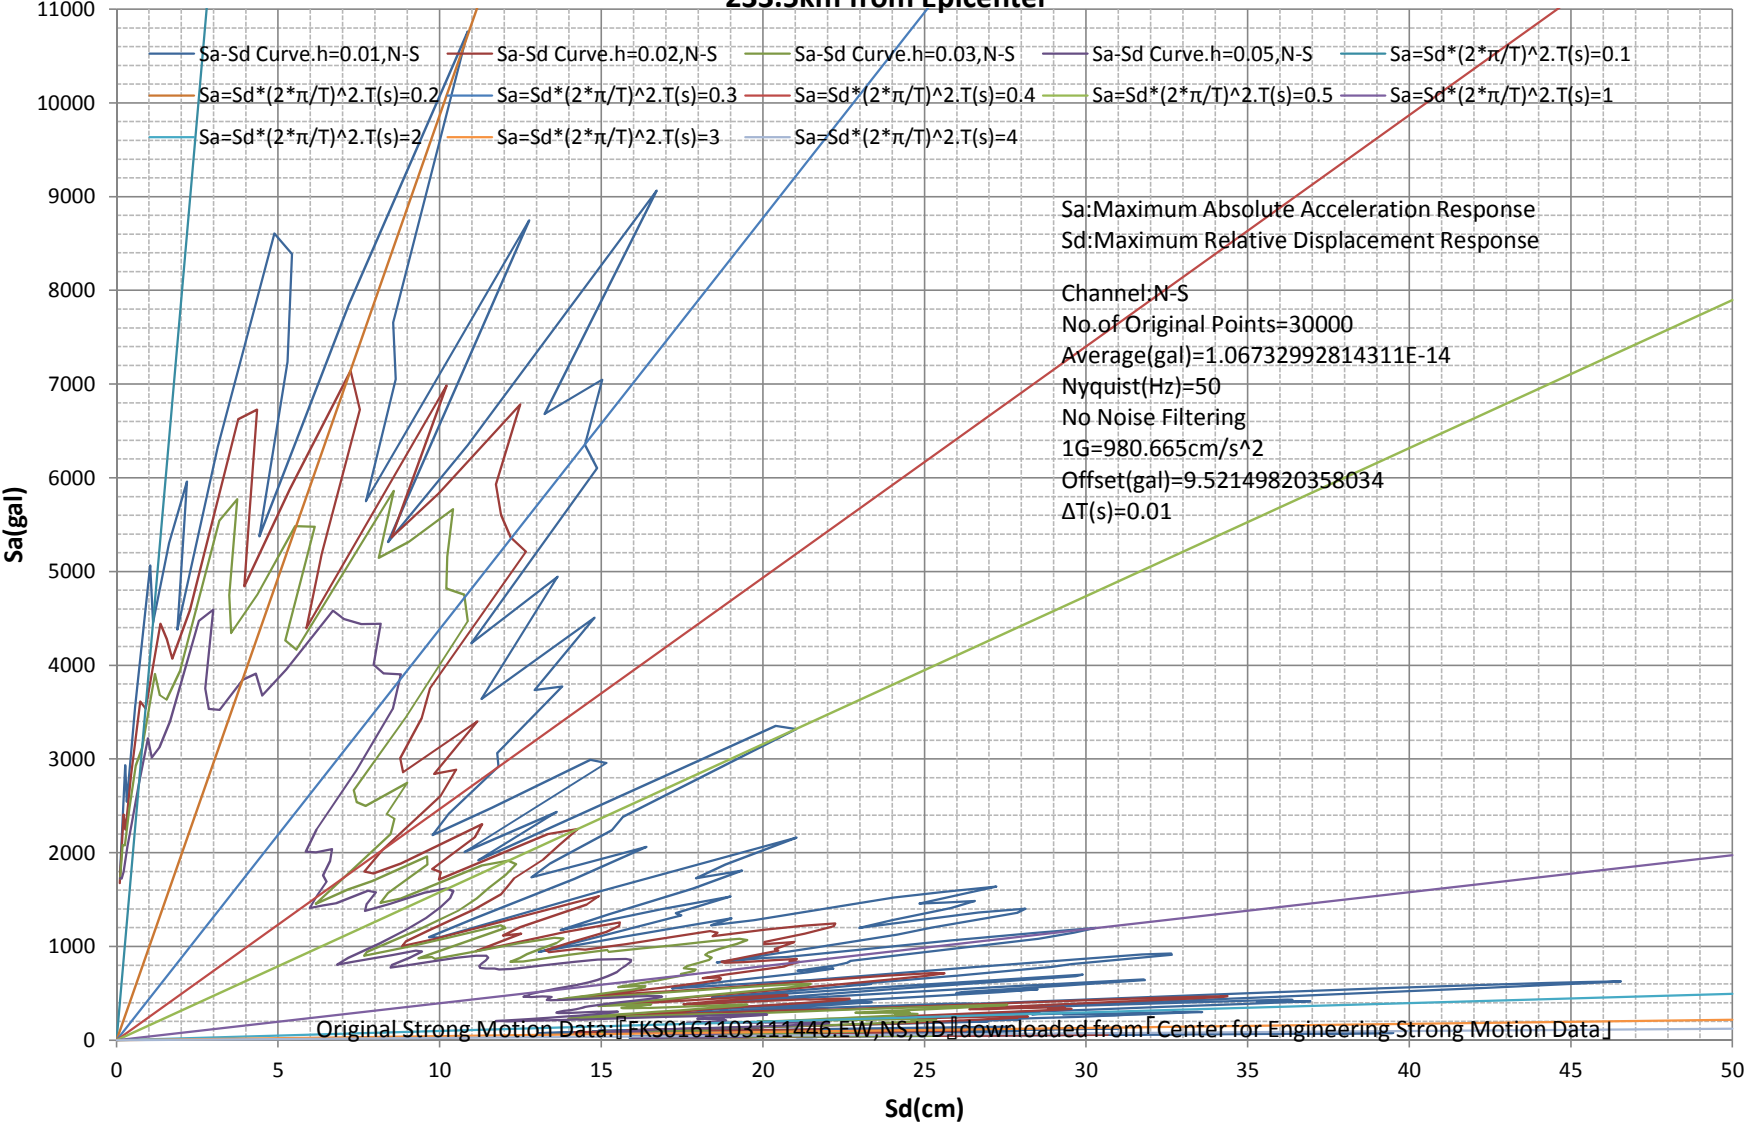

Sa-Sd Curve
M9.0 Japan, Tohoku Earthquake of 11 Mar 2011
Station:SHIRAKAWA - FKS016.37.1228N,140.1914E.Google Maps URL:<http://g.co/maps/v9mx7>
233.5km from Epicenter

Sa-Sd Curve
M9.0 Japan, Tohoku Earthquake of 11 Mar 2011
Station:SHIRAKAWA - FKS016.37.1228N,140.1914E.Google Maps URL:<http://g.co/maps/v9mx7>
233.5km from Epicenter