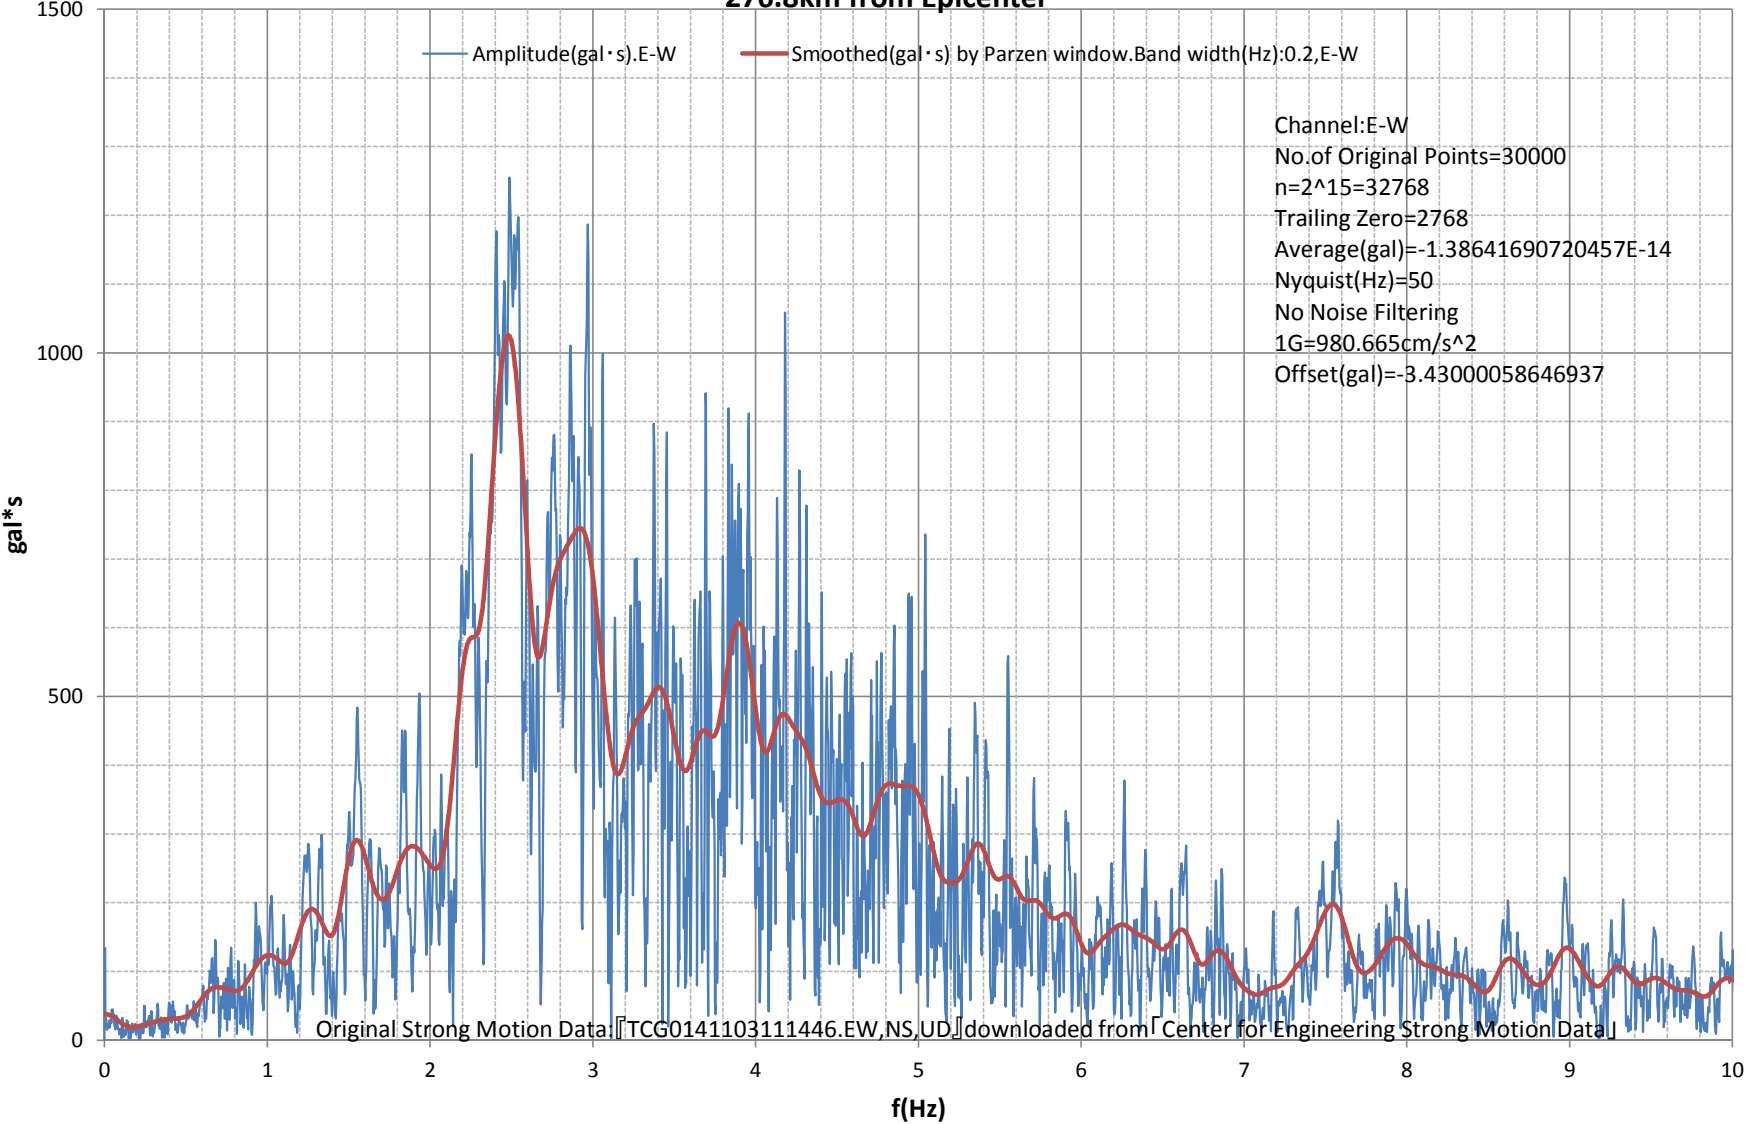

Fourier Amplitude Spectrum:-10(Hz)
M9.0 Japan, Tohoku Earthquake of 11 Mar 2011
Station:Motegi - TCG014.36.545N,140.1742E.Google Maps URL:<http://g.co/maps/k8fwg>
276.8km from Epicenter

Fourier Amplitude Spectrum:-10(Hz)
M9.0 Japan, Tohoku Earthquake of 11 Mar 2011
Station:Motegi - TCG014.36.545N,140.1742E.Google Maps URL:<http://g.co/maps/k8fwg>
276.8km from Epicenter

Fourier Amplitude Spectrum:-10(Hz)
M9.0 Japan, Tohoku Earthquake of 11 Mar 2011
Station:Motegi - TCG014.36.545N,140.1742E.Google Maps URL:<http://g.co/maps/k8fwg>
276.8km from Epicenter