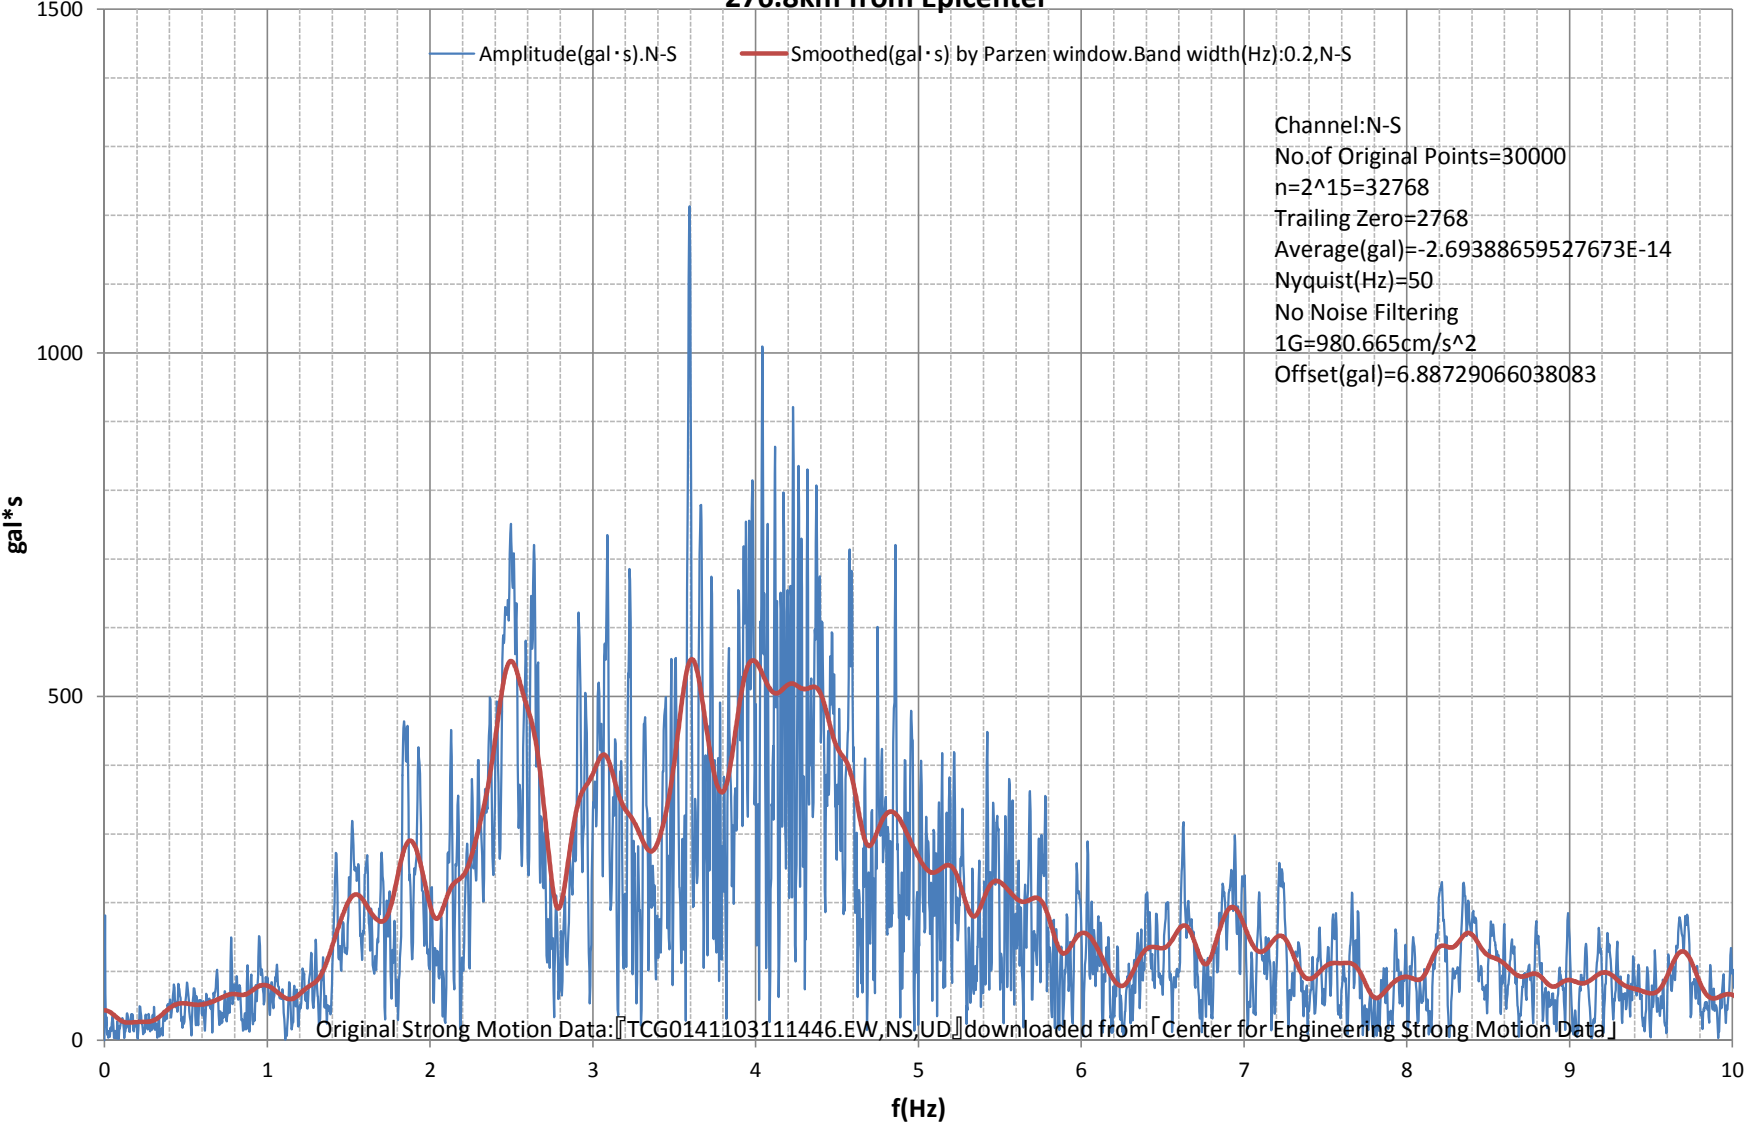

Fourier Amplitude Spectrum:-10(Hz)
M9.0 Japan, Tohoku Earthquake of 11 Mar 2011
Station:Motegi - TCG014.36.545N,140.1742E.Google Maps URL:<http://g.co/maps/k8fwg>
276.8km from Epicenter

Fourier Amplitude Spectrum:-10(Hz)
M9.0 Japan, Tohoku Earthquake of 11 Mar 2011
Station:Motegi - TCG014.36.545N,140.1742E.Google Maps URL:<http://g.co/maps/k8fwg>
276.8km from Epicenter

Fourier Amplitude Spectrum:-10(Hz)
M9.0 Japan, Tohoku Earthquake of 11 Mar 2011
Station:Motegi - TCG014.36.545N,140.1742E.Google Maps URL:<http://g.co/maps/k8fwg>
276.8km from Epicenter