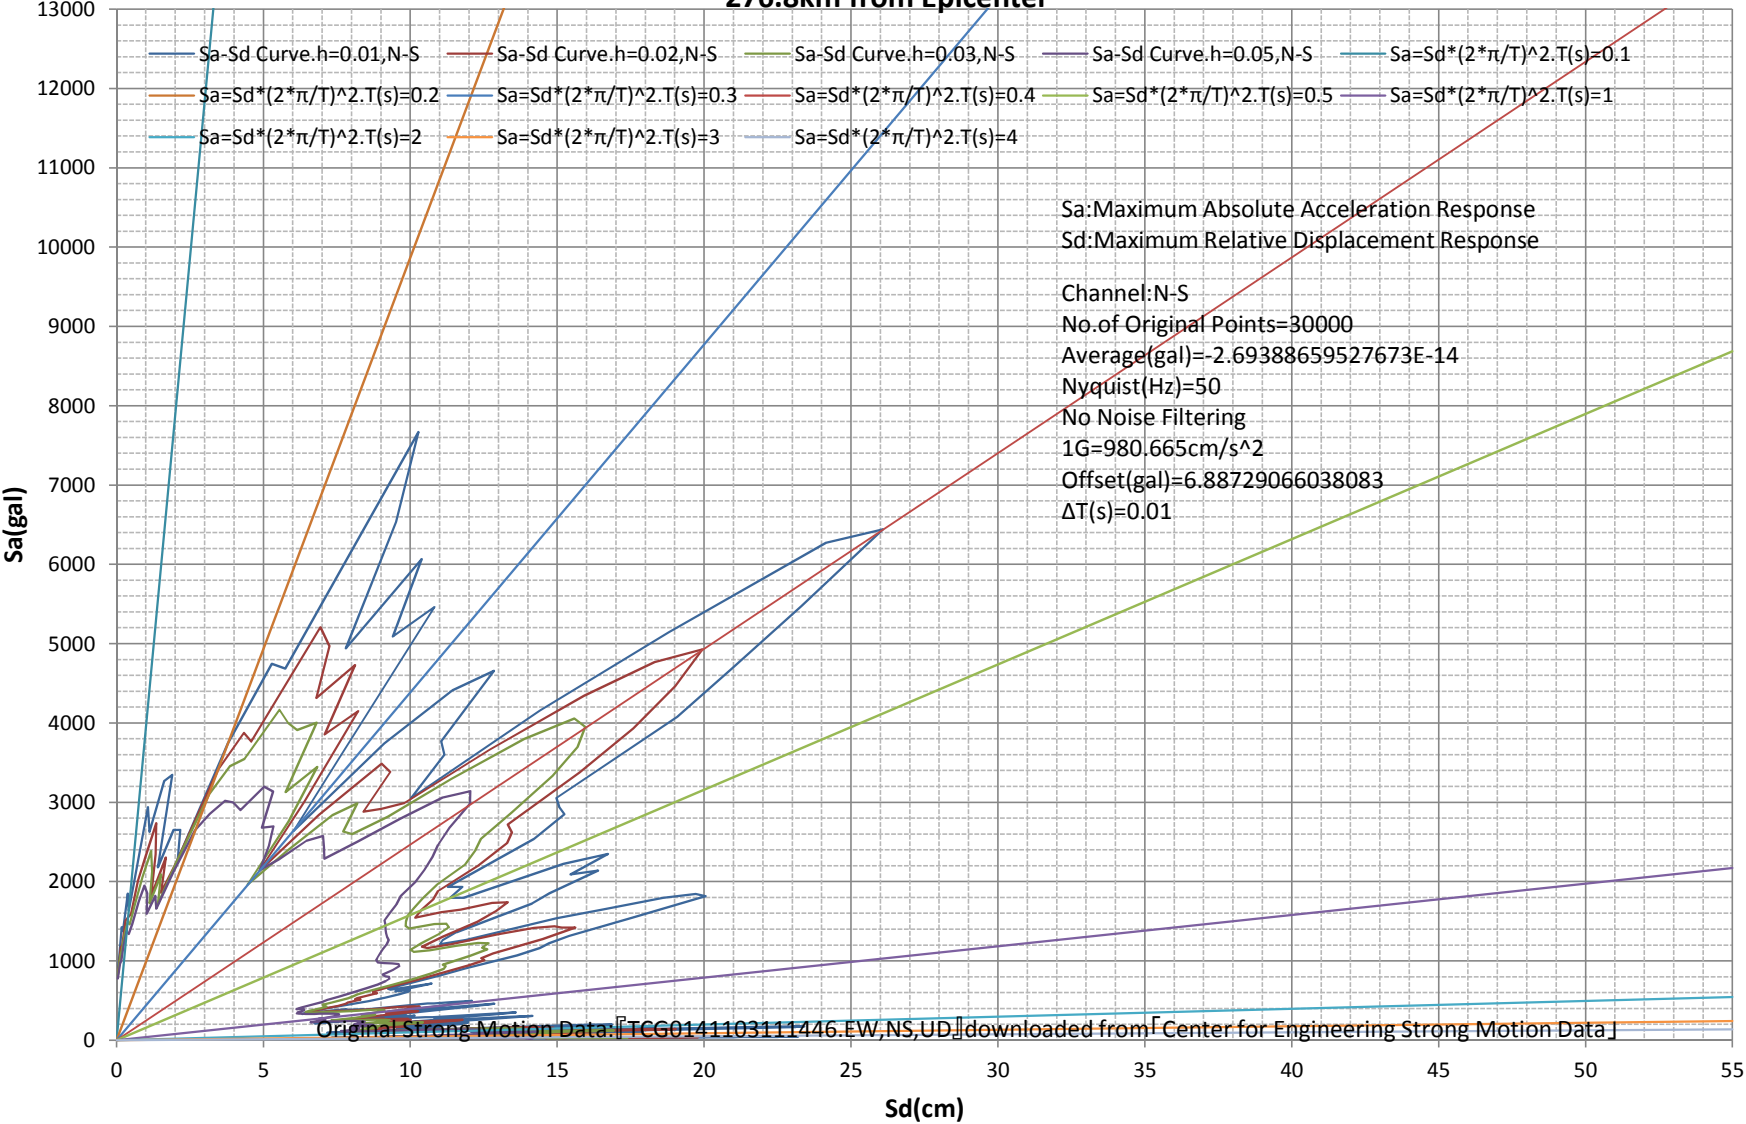

Sa-Sd Curve
M9.0 Japan, Tohoku Earthquake of 11 Mar 2011
Station: Motegi - TCG014.36.545N,140.1742E. Google Maps URL: <http://g.co/maps/k8fwg>
276.8km from Epicenter

Sa-Sd Curve
M9.0 Japan, Tohoku Earthquake of 11 Mar 2011
Station: Motegi - TCG014.36.545N,140.1742E. Google Maps URL: <http://g.co/maps/k8fwg>
276.8km from Epicenter