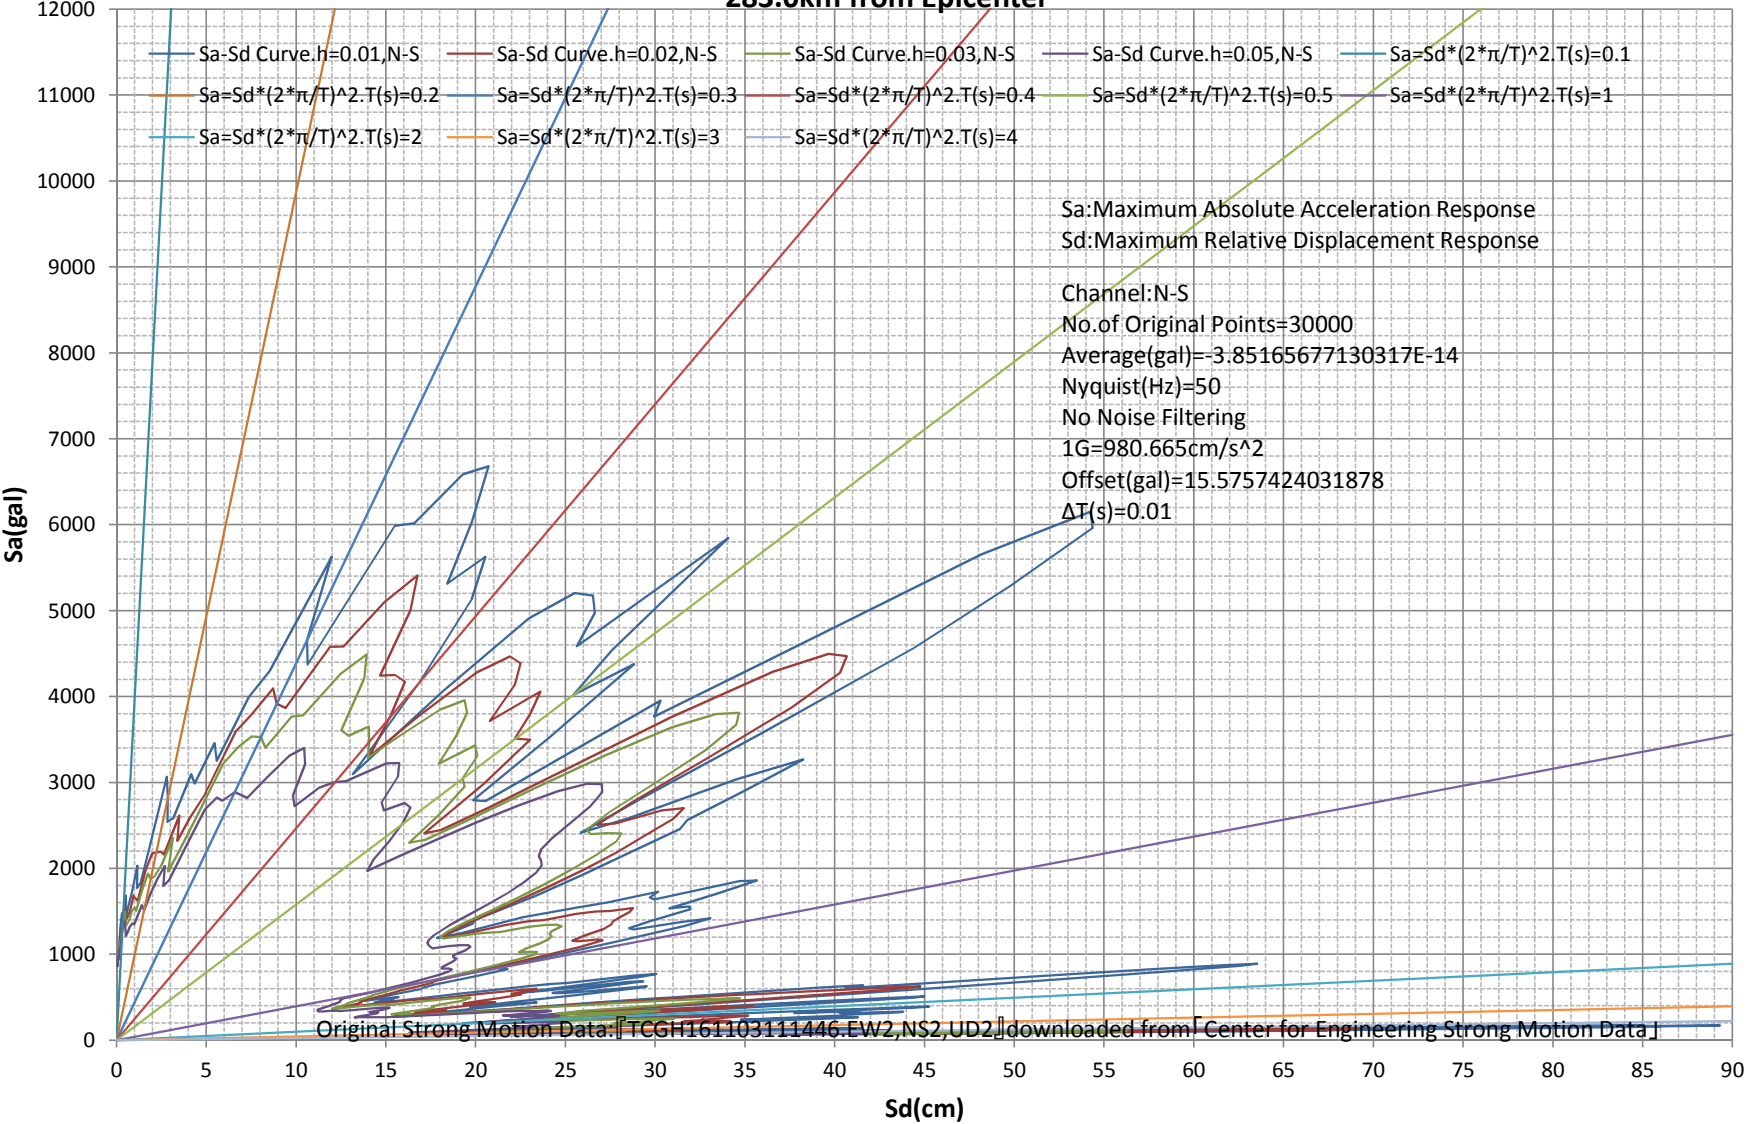

Sa-Sd Curve
M9.0 Japan, Tohoku Earthquake of 11 Mar 2011
Station:HAGA - TCGH16.36.548N,140.0751E.Google Maps URL:<http://g.co/maps/4z3ab>
283.0km from Epicenter

Sa-Sd Curve
M9.0 Japan, Tohoku Earthquake of 11 Mar 2011
Station:HAGA - TCGH16.36.548N,140.0751E.Google Maps URL:<http://g.co/maps/4z3ab>
283.0km from Epicenter