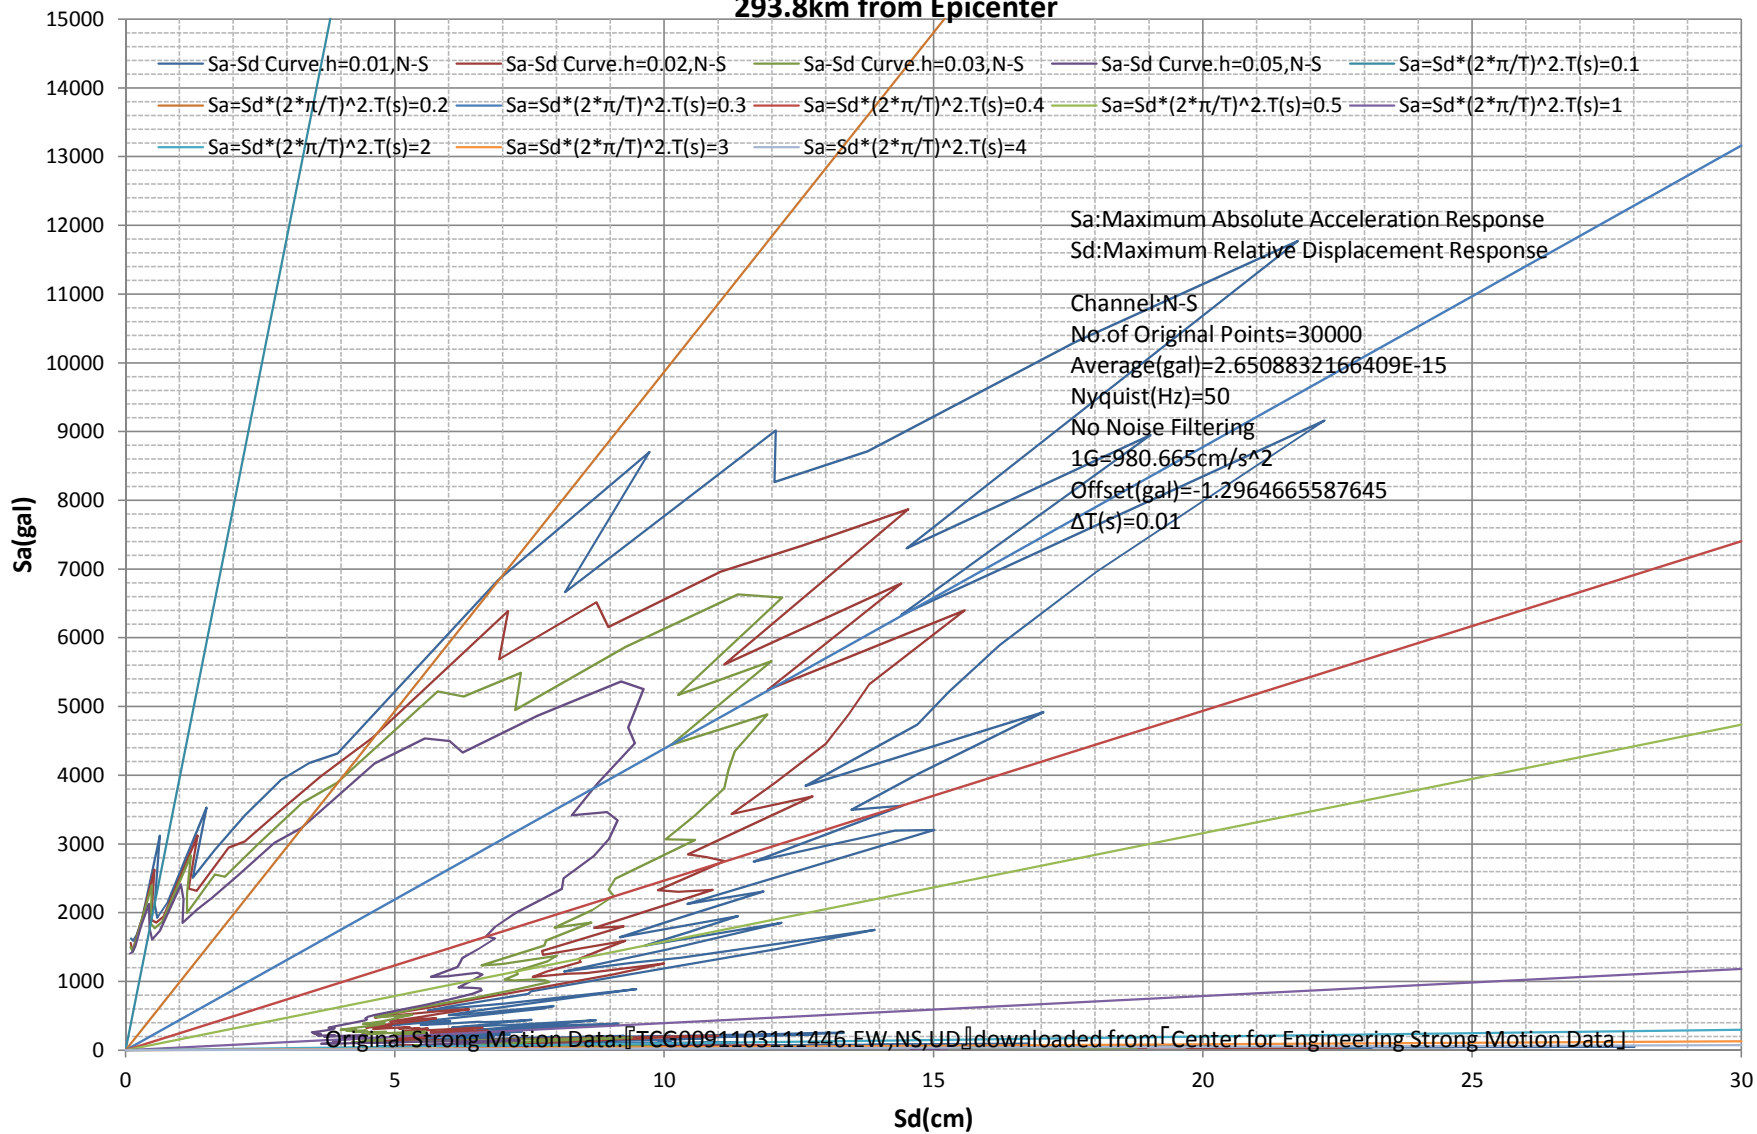

**Sa-Sd Curve**  
**M9.0 Japan, Tohoku Earthquake of 11 Mar 2011**  
**Station: IMAICHI - TCG009.36.7258N, 139.7155E. Google Maps URL: <http://g.co/maps/w88za>**  
**293.8km from Epicenter**

**Sa-Sd Curve**  
**M9.0 Japan, Tohoku Earthquake of 11 Mar 2011**  
**Station: IMAICHI - TCG009.36.7258N, 139.7155E. Google Maps URL: <http://g.co/maps/w88za>**  
**293.8km from Epicenter**