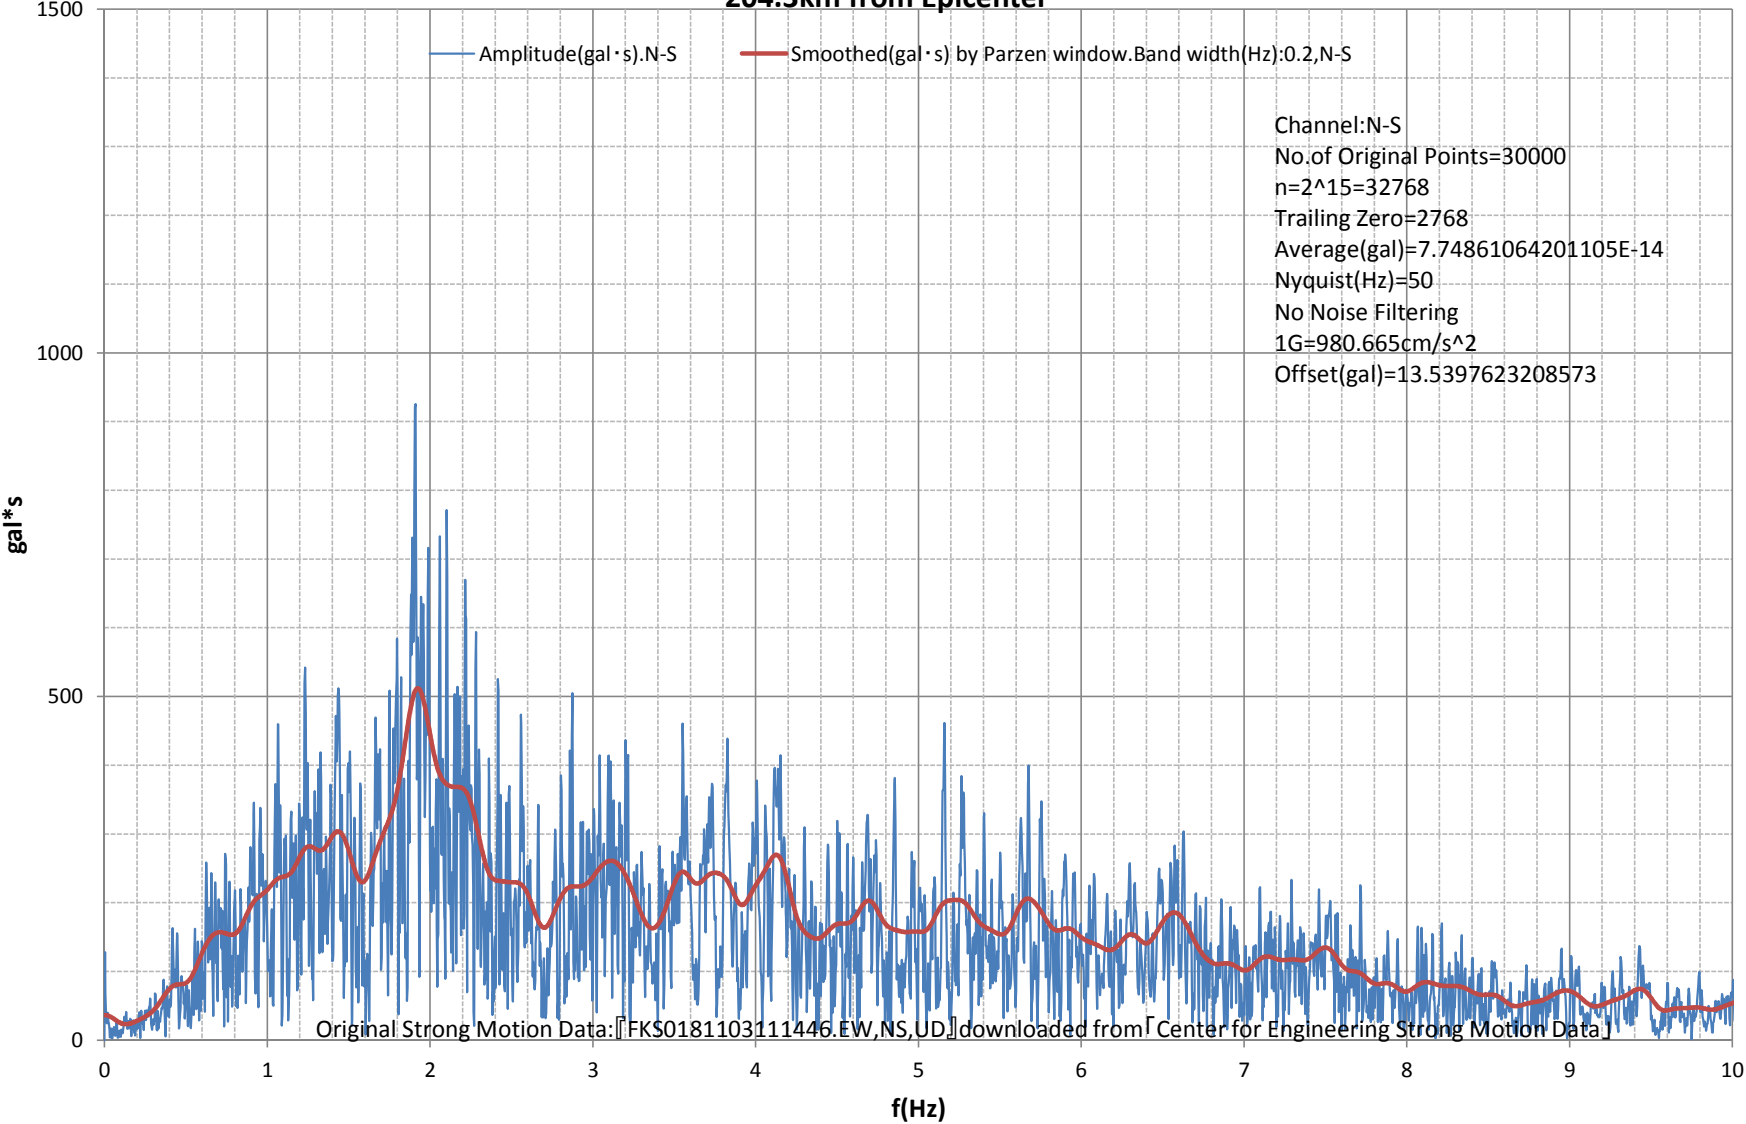

Fourier Amplitude Spectrum:-10(Hz)
M9.0 Japan, Tohoku Earthquake of 11 Mar 2011
Station:KOHRIYAMA - FKS018.37.3961N,140.3622E.Google Maps URL:
204.3km from Epicenter

Fourier Amplitude Spectrum:-10(Hz)
M9.0 Japan, Tohoku Earthquake of 11 Mar 2011
Station:KOHRIYAMA - FKS018.37.3961N,140.3622E.Google Maps URL:
204.3km from Epicenter

Fourier Amplitude Spectrum:-10(Hz)
M9.0 Japan, Tohoku Earthquake of 11 Mar 2011
Station:KOHRIYAMA - FKS018.37.3961N,140.3622E.Google Maps URL:
204.3km from Epicenter