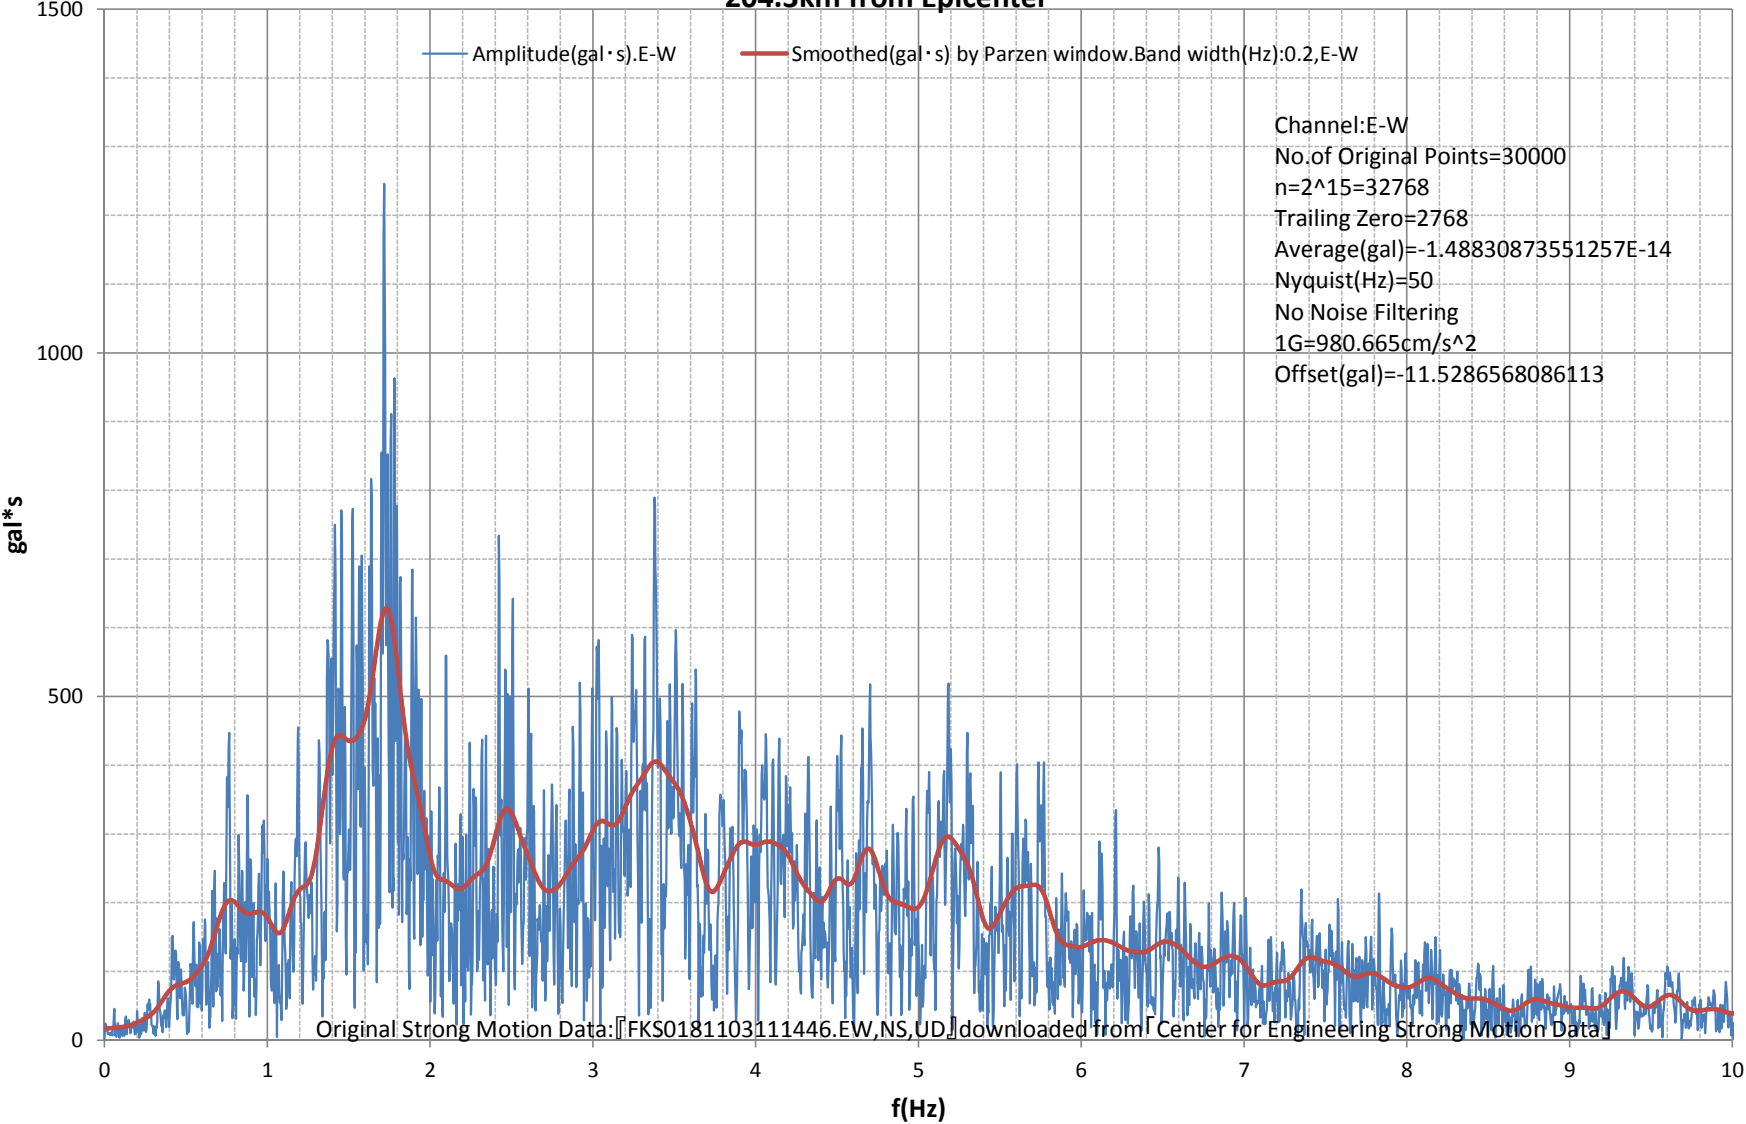

Fourier Amplitude Spectrum:-10(Hz)
M9.0 Japan, Tohoku Earthquake of 11 Mar 2011
Station:KOHRIYAMA - FKS018.37.3961N,140.3622E.Google Maps URL:
204.3km from Epicenter

Fourier Amplitude Spectrum:-10(Hz)
M9.0 Japan, Tohoku Earthquake of 11 Mar 2011
Station:KOHRIYAMA - FKS018.37.3961N,140.3622E.Google Maps URL:
204.3km from Epicenter

Fourier Amplitude Spectrum:-10(Hz)
M9.0 Japan, Tohoku Earthquake of 11 Mar 2011
Station:KOHRIYAMA - FKS018.37.3961N,140.3622E.Google Maps URL:
204.3km from Epicenter