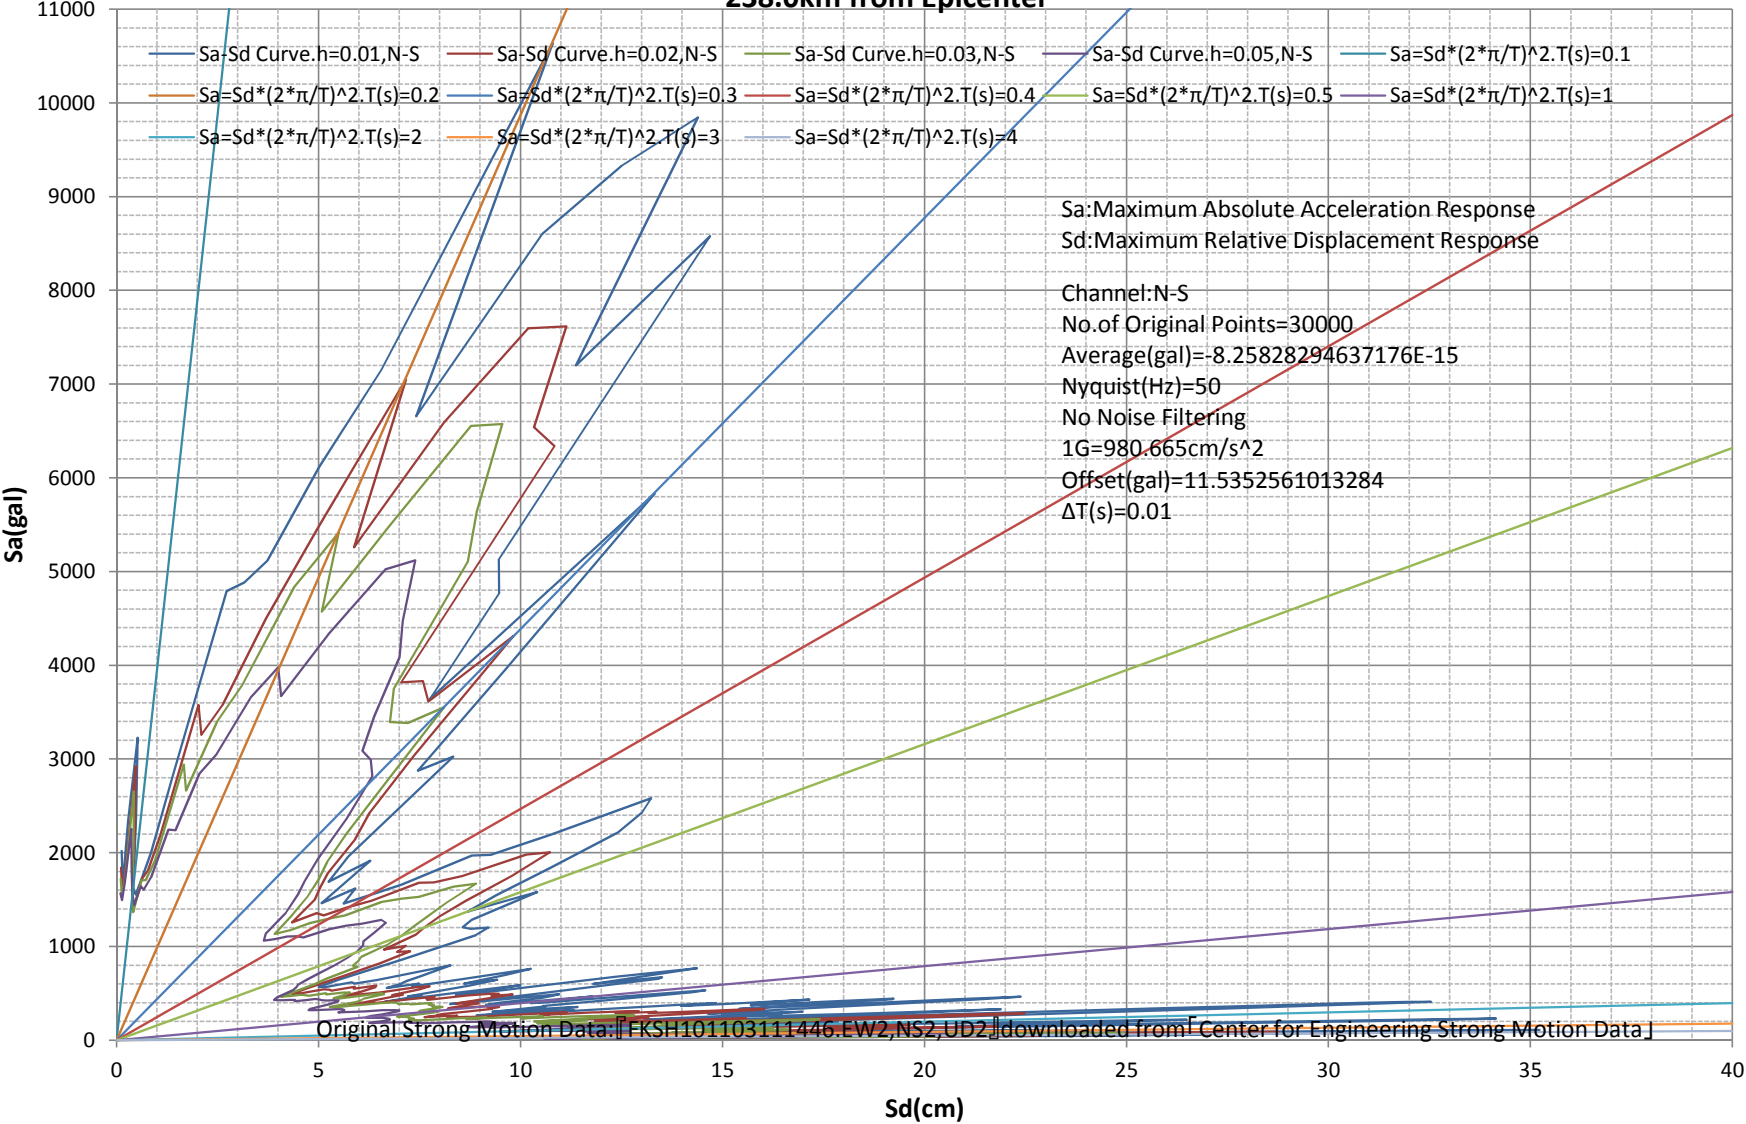

Sa-Sd Curve
M9.0 Japan, Tohoku Earthquake of 11 Mar 2011
Station: NISHIGOU-FKSH10.37.1616N, 140.093E. Google Maps URL: <http://g.co/maps/asgwe>
238.0km from Epicenter

Sa-Sd Curve
M9.0 Japan, Tohoku Earthquake of 11 Mar 2011
Station: NISHIGOU-FKSH10.37.1616N, 140.093E. Google Maps URL: <http://g.co/maps/asgwe>
238.0km from Epicenter