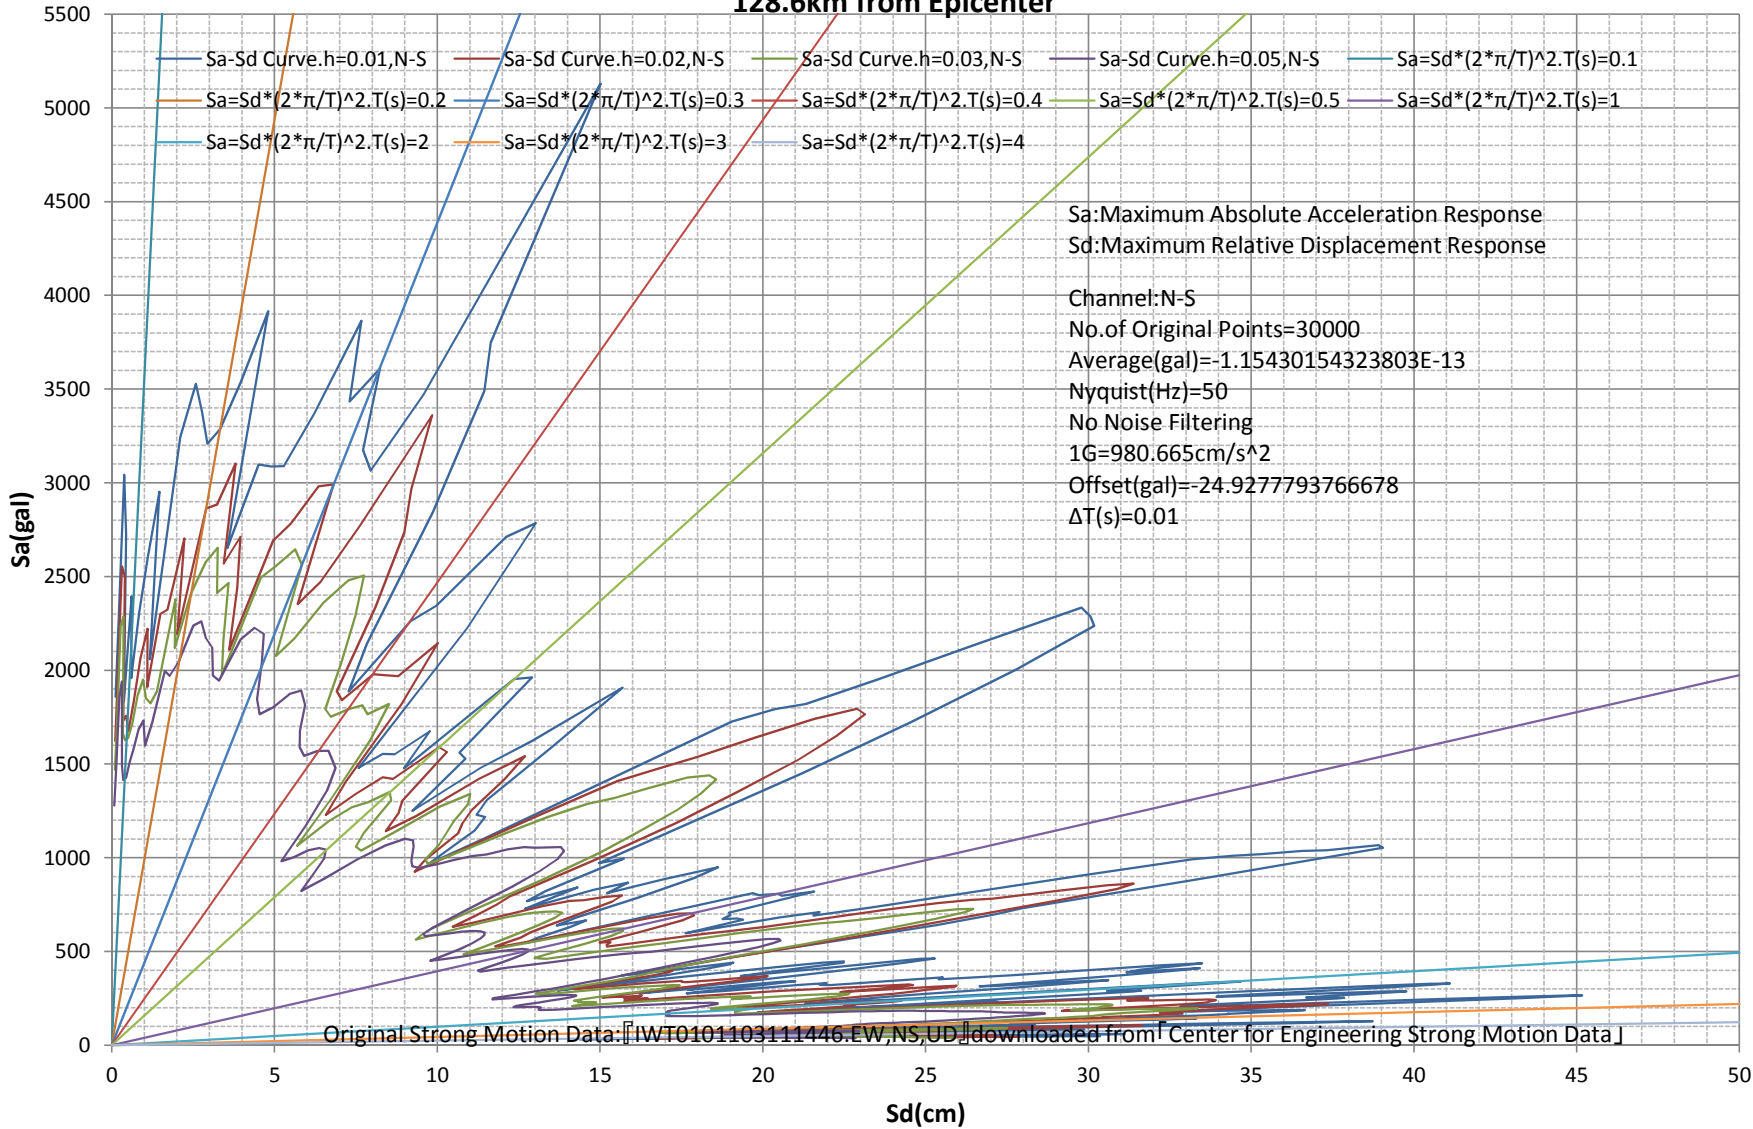

**Sa-Sd Curve**  
**M9.0 Japan, Tohoku Earthquake of 11 Mar 2011**  
**Station: ICHINOSEKI-IWT010.38.9334N,141.1173E. Google Maps URL: <http://g.co/maps/62w7a>**  
**128.6km from Epicenter**

**Sa-Sd Curve**  
**M9.0 Japan, Tohoku Earthquake of 11 Mar 2011**  
**Station: ICHINOSEKI-IWT010.38.9334N,141.1173E. Google Maps URL: <http://g.co/maps/62w7a>**  
**128.6km from Epicenter**