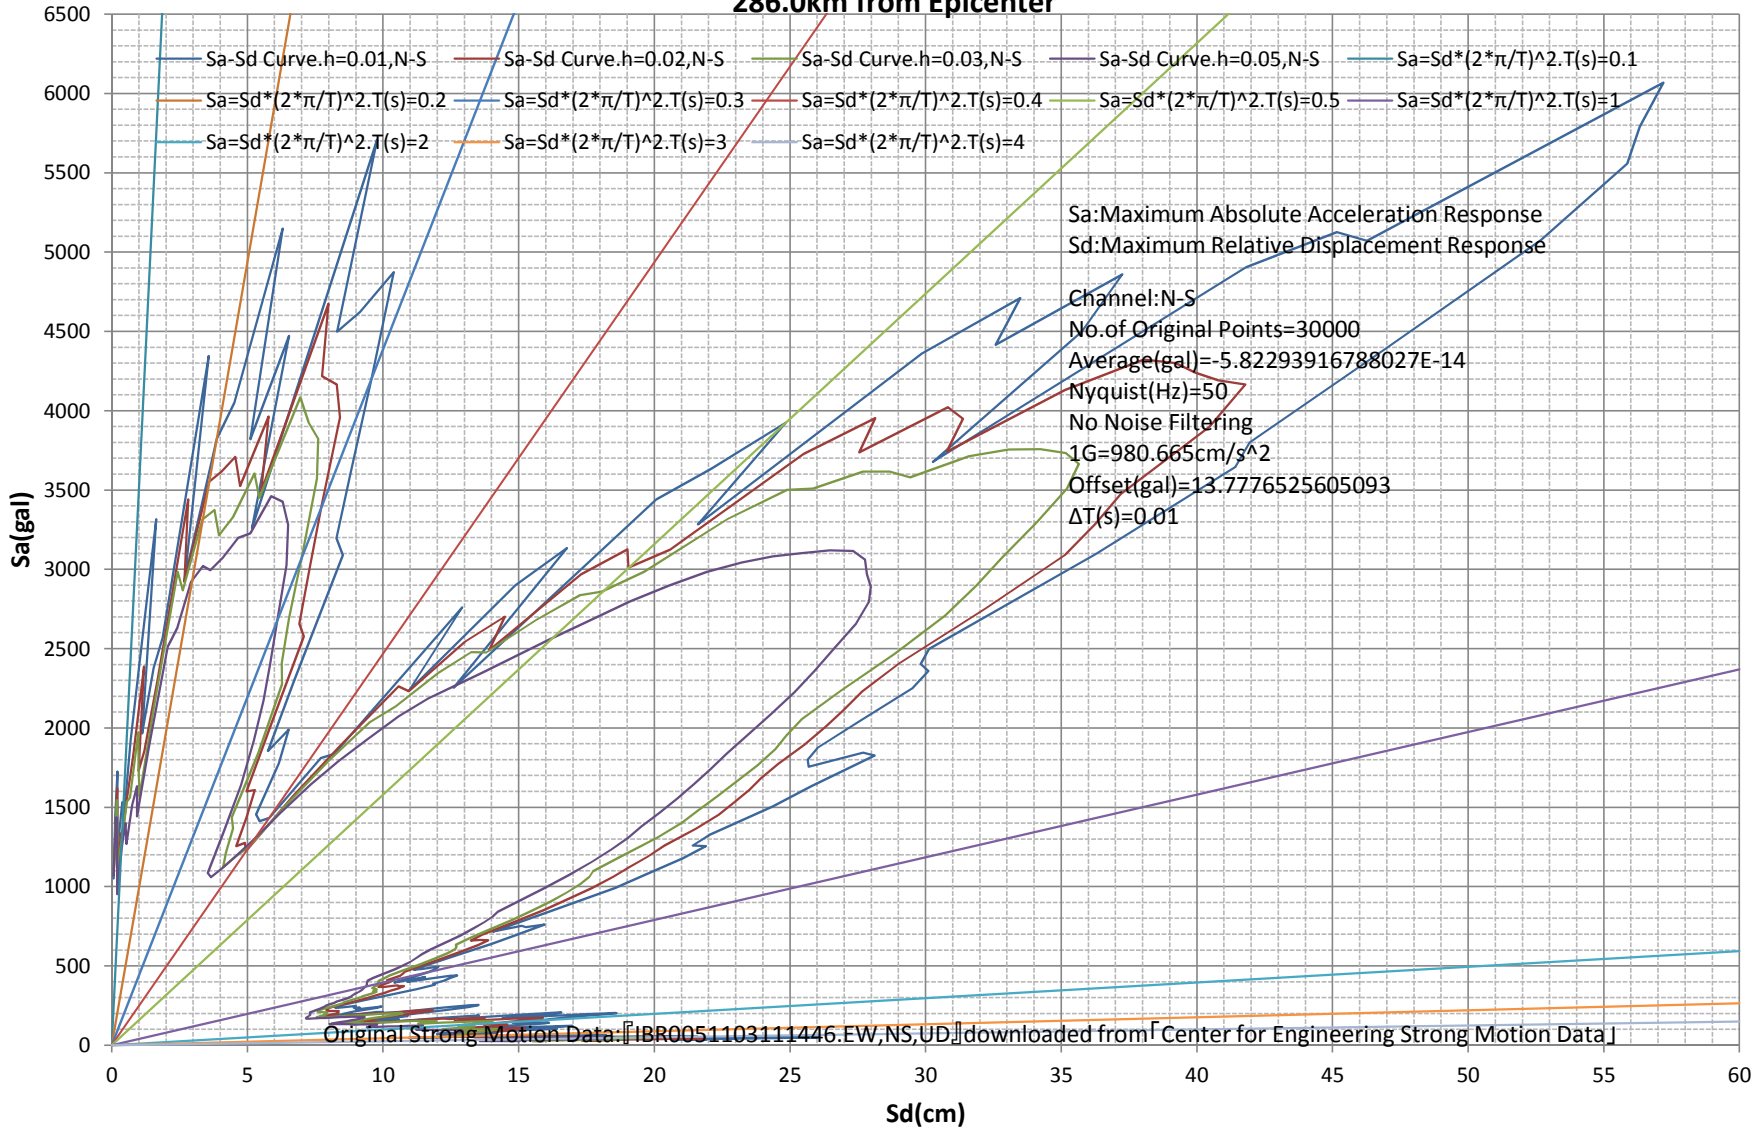

**Sa-Sd Curve**  
**M9.0 Japan, Tohoku Earthquake of 11 Mar 2011**  
**Station:KASAMA-IBR005.36.3851N,140.2372E.Google Maps URL:<http://g.co/maps/b4v8w>**  
**286.0km from Epicenter**

**Sa-Sd Curve**  
**M9.0 Japan, Tohoku Earthquake of 11 Mar 2011**  
**Station:KASAMA-IBR005.36.3851N,140.2372E.Google Maps URL:<http://g.co/maps/b4v8w>**  
**286.0km from Epicenter**