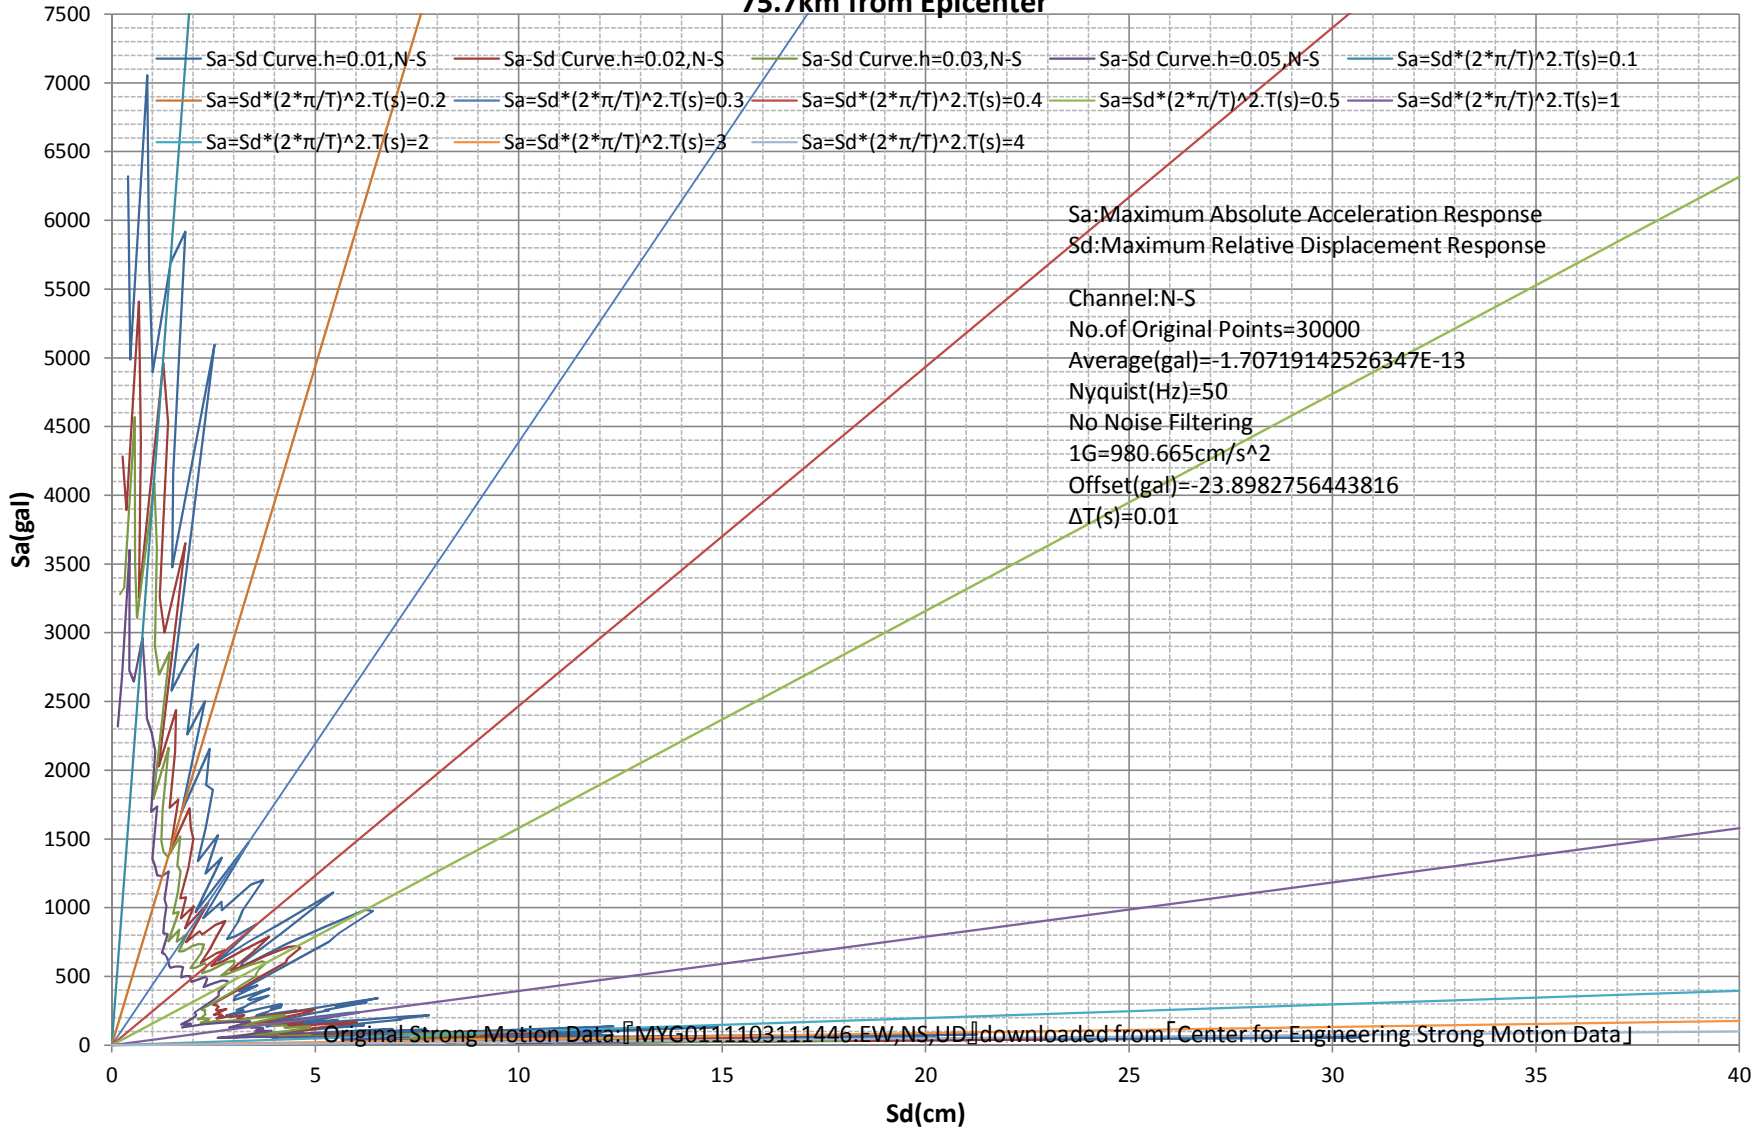

Sa-Sd Curve
M9.0 Japan, Tohoku Earthquake of 11 Mar 2011
Station: OSHIKA-MYG011.38.3052N, 141.5044E. Google Maps URL: <http://g.co/maps/zmnem>
75.7km from Epicenter

Sa-Sd Curve
M9.0 Japan, Tohoku Earthquake of 11 Mar 2011
Station: OSHIKA-MYG011.38.3052N, 141.5044E. Google Maps URL: <http://g.co/maps/zmnem>
75.7km from Epicenter