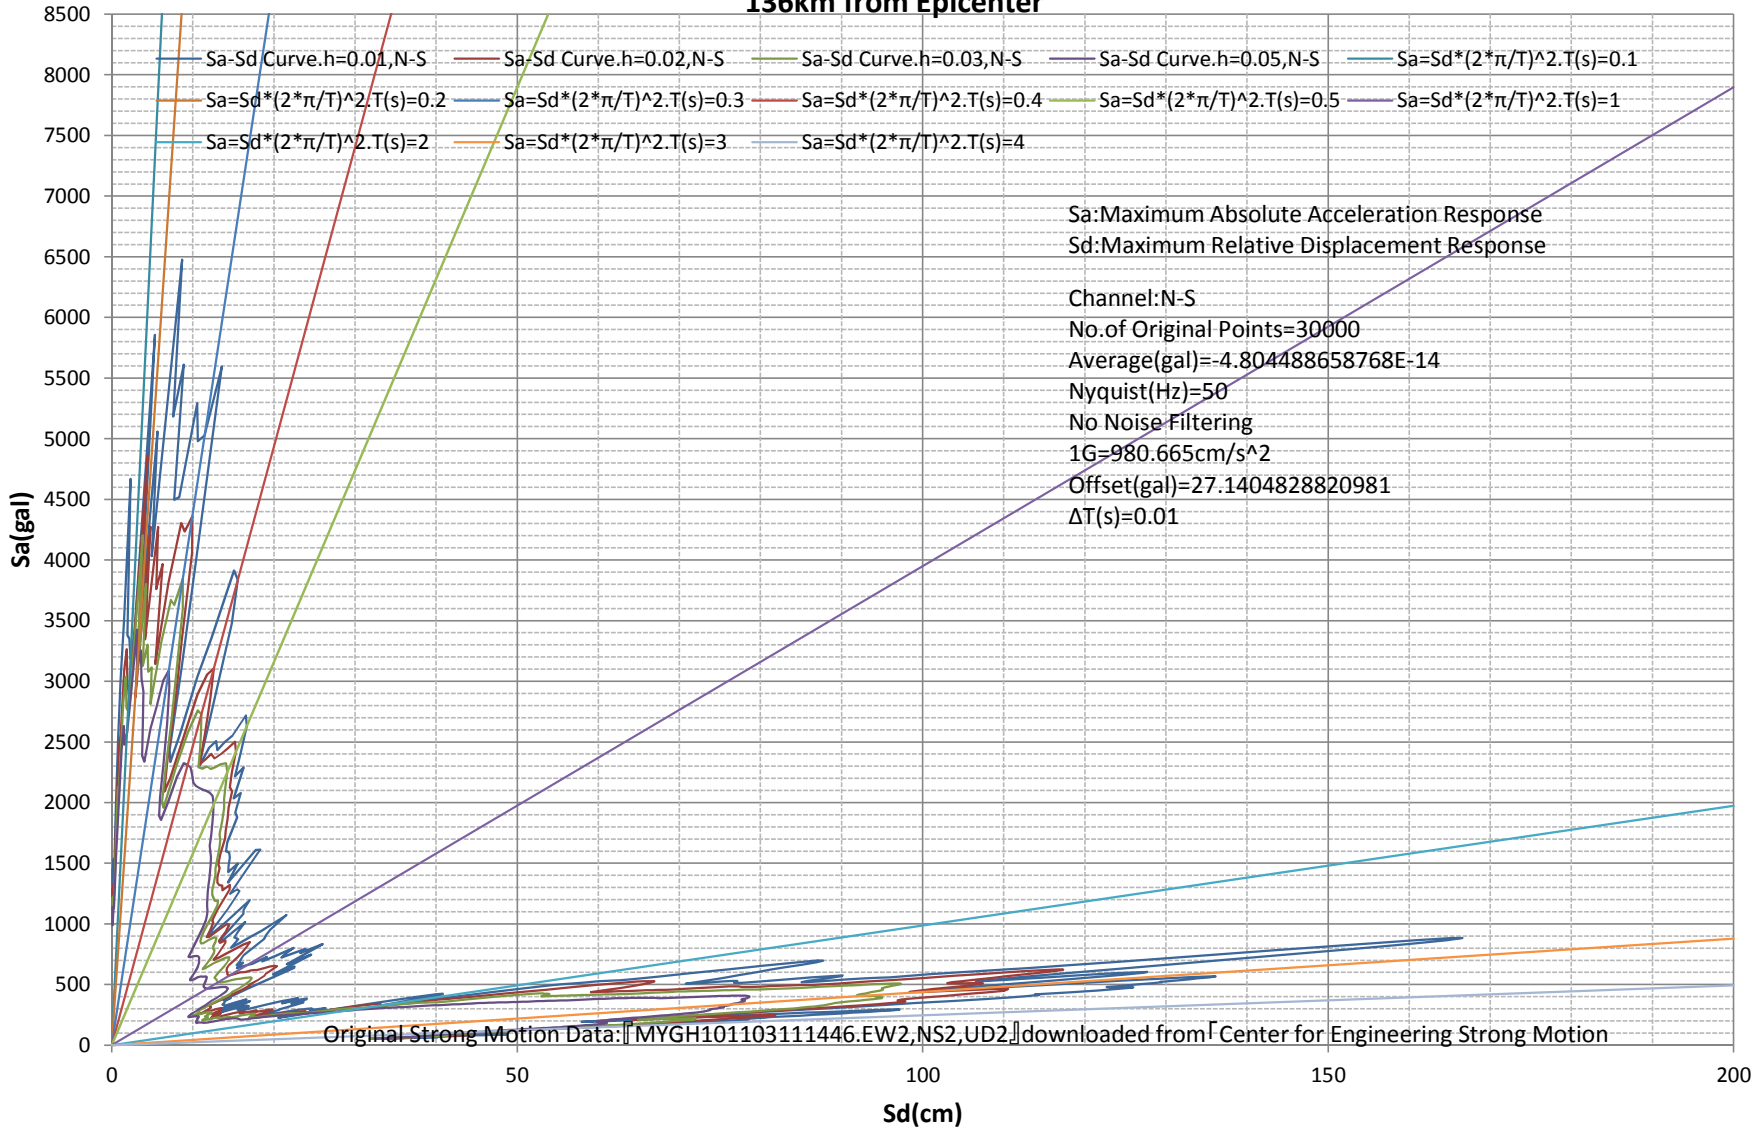

Sa-Sd Curve
M9.0 Japan, Tohoku Earthquake of 11 Mar 2011
Station:YAMAMOTO-MYGH10. 37.9411N,140.8924E.Google Maps URL:<http://g.co/maps/sgfsn>
136km from Epicenter

Sa-Sd Curve
M9.0 Japan, Tohoku Earthquake of 11 Mar 2011
Station:YAMAMOTO-MYGH10. 37.9411N,140.8924E.Google Maps URL:<http://g.co/maps/sgfsn>
136km from Epicenter