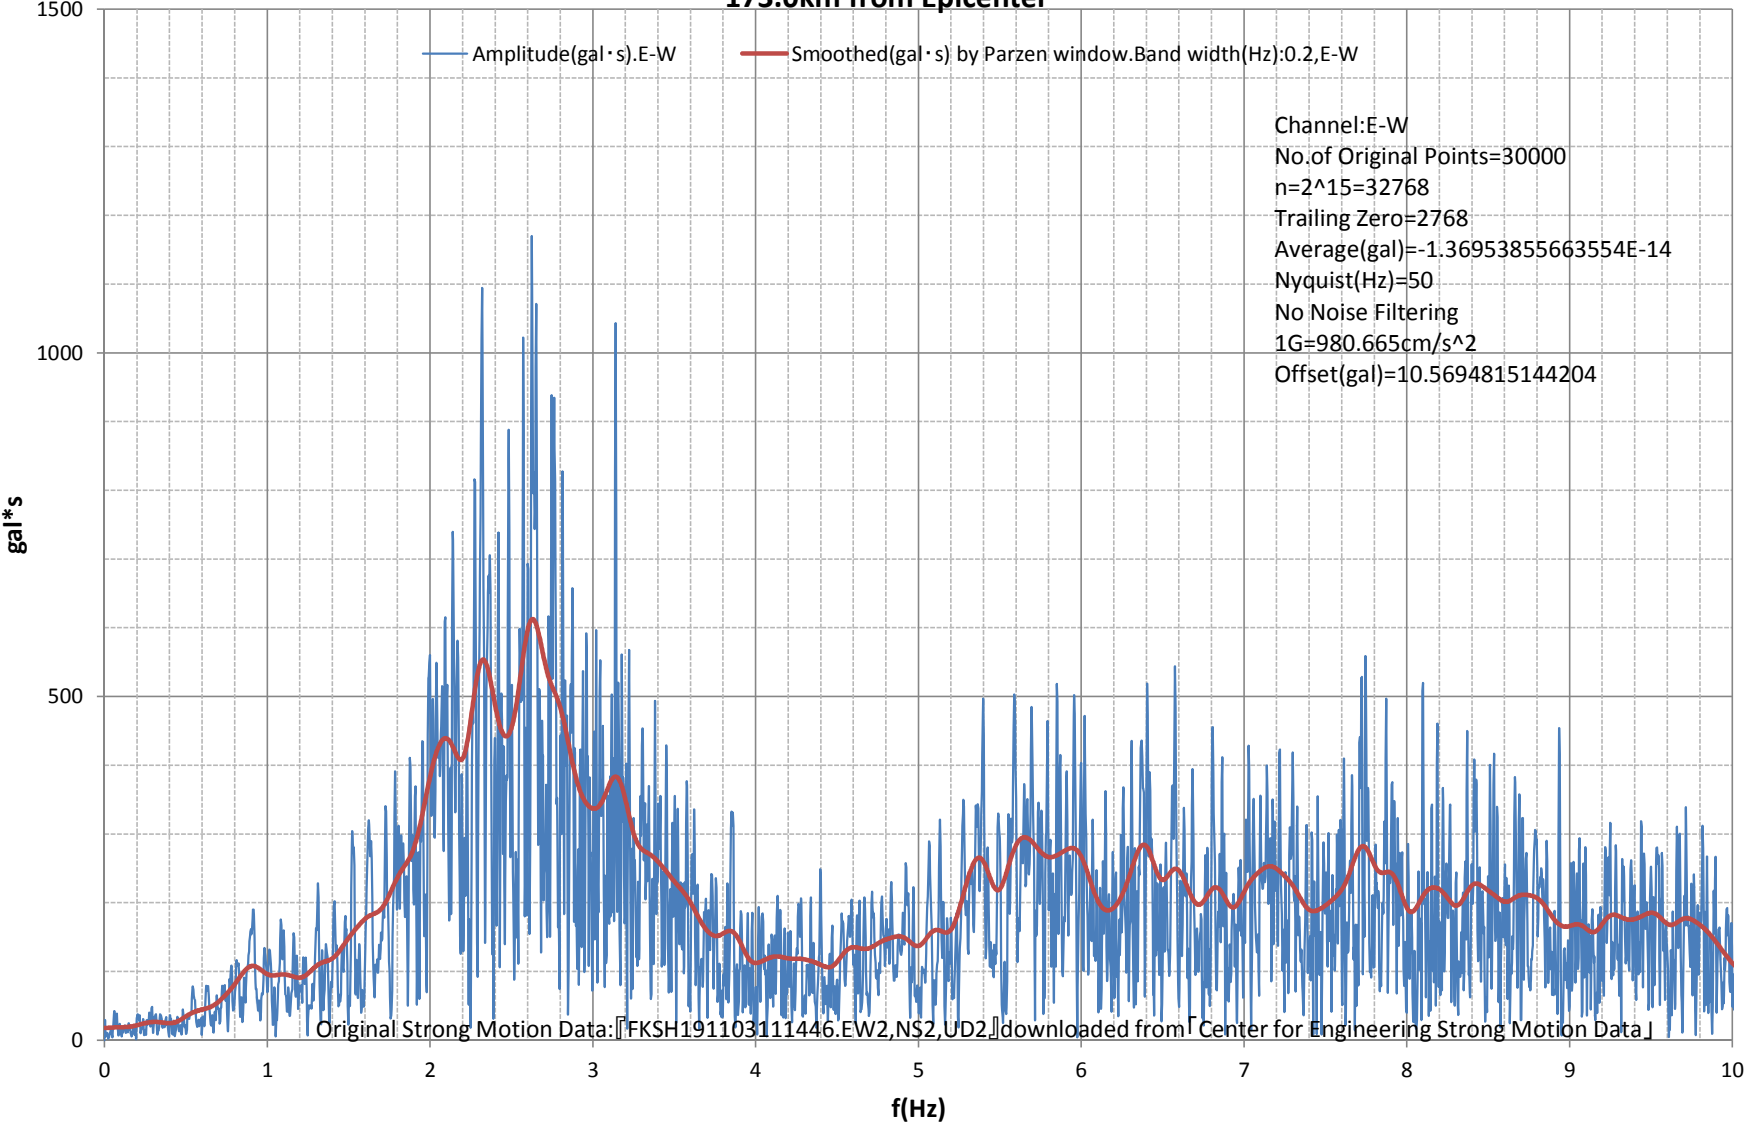

**Fourier Amplitude Spectrum:-10(Hz)**  
**M9.0 Japan, Tohoku Earthquake of 11 Mar 2011**  
**Station:MIYAKOJI-FKSH19. 37.4703N,140.7227E.Google Maps URL:<http://g.co/maps/hcz54>**  
**173.0km from Epicenter**