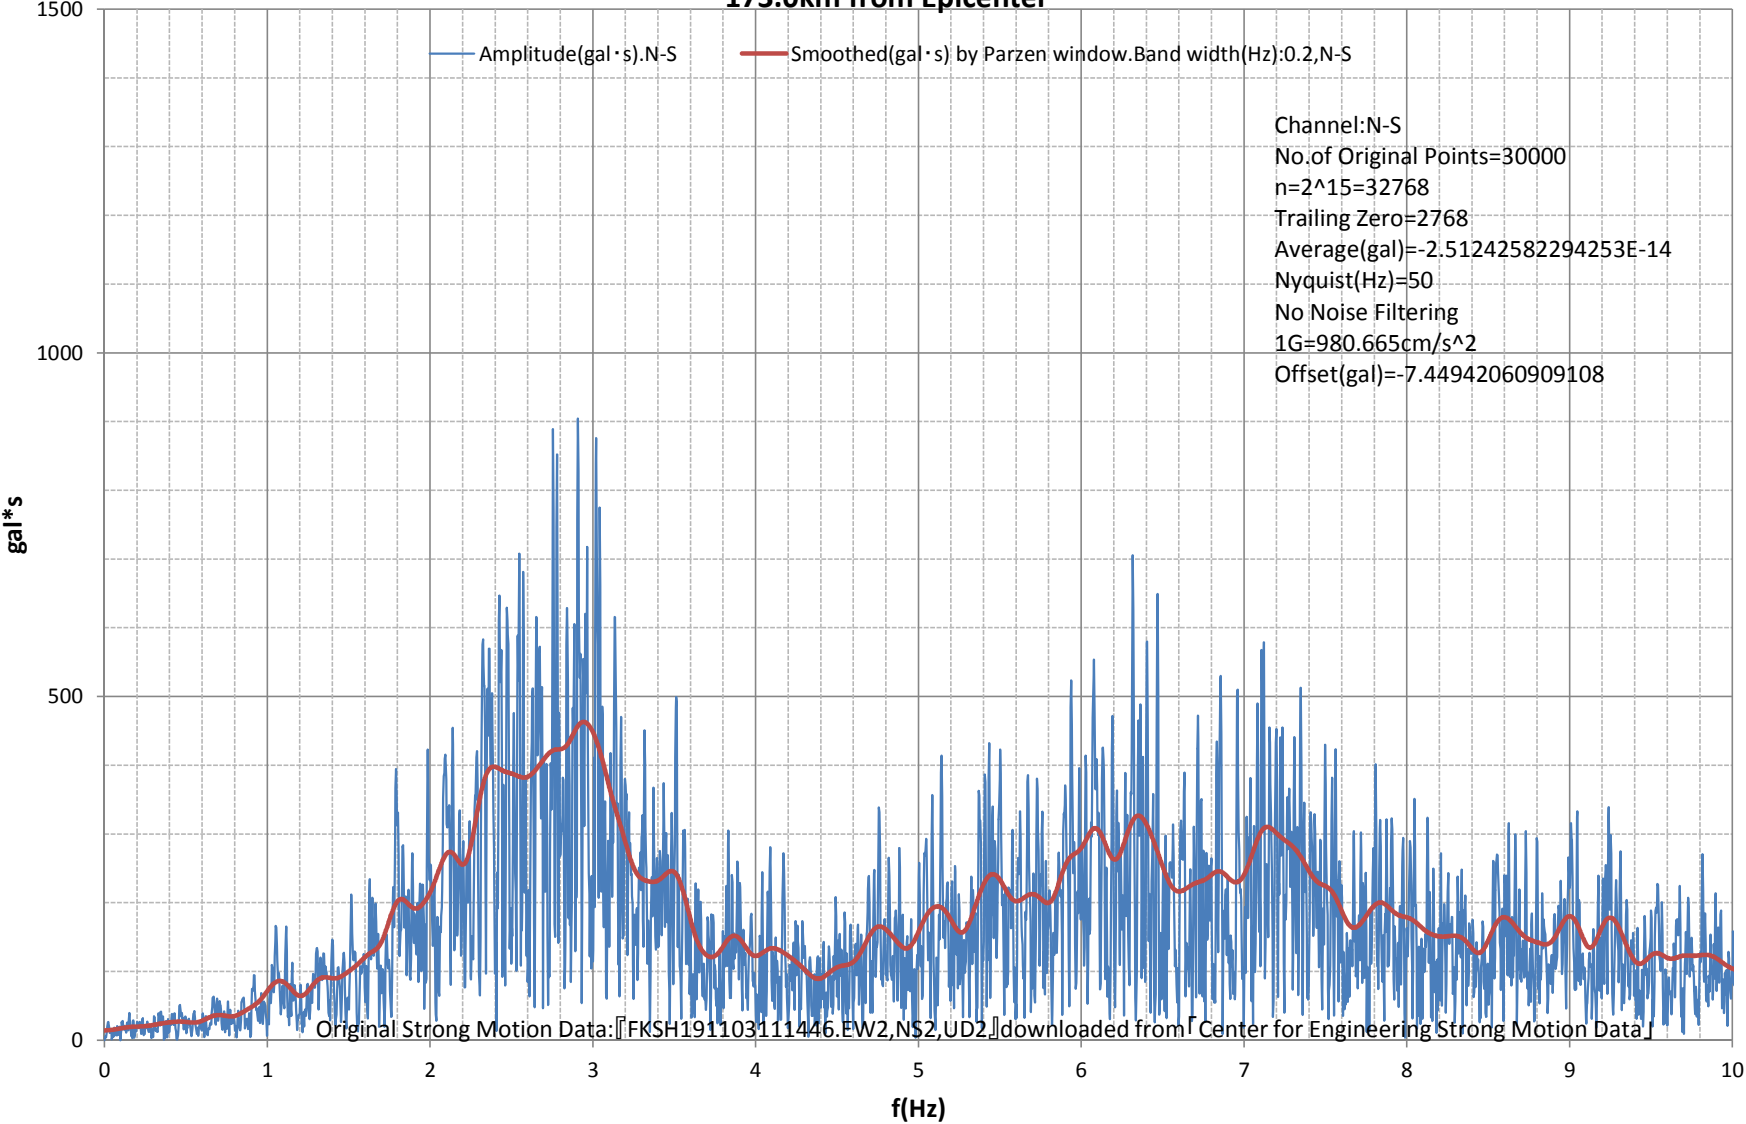

**Fourier Amplitude Spectrum:-10(Hz)**  
**M9.0 Japan, Tohoku Earthquake of 11 Mar 2011**  
**Station:MIYAKOJI-FKSH19. 37.4703N,140.7227E.Google Maps URL:<http://g.co/maps/hcz54>**  
**173.0km from Epicenter**