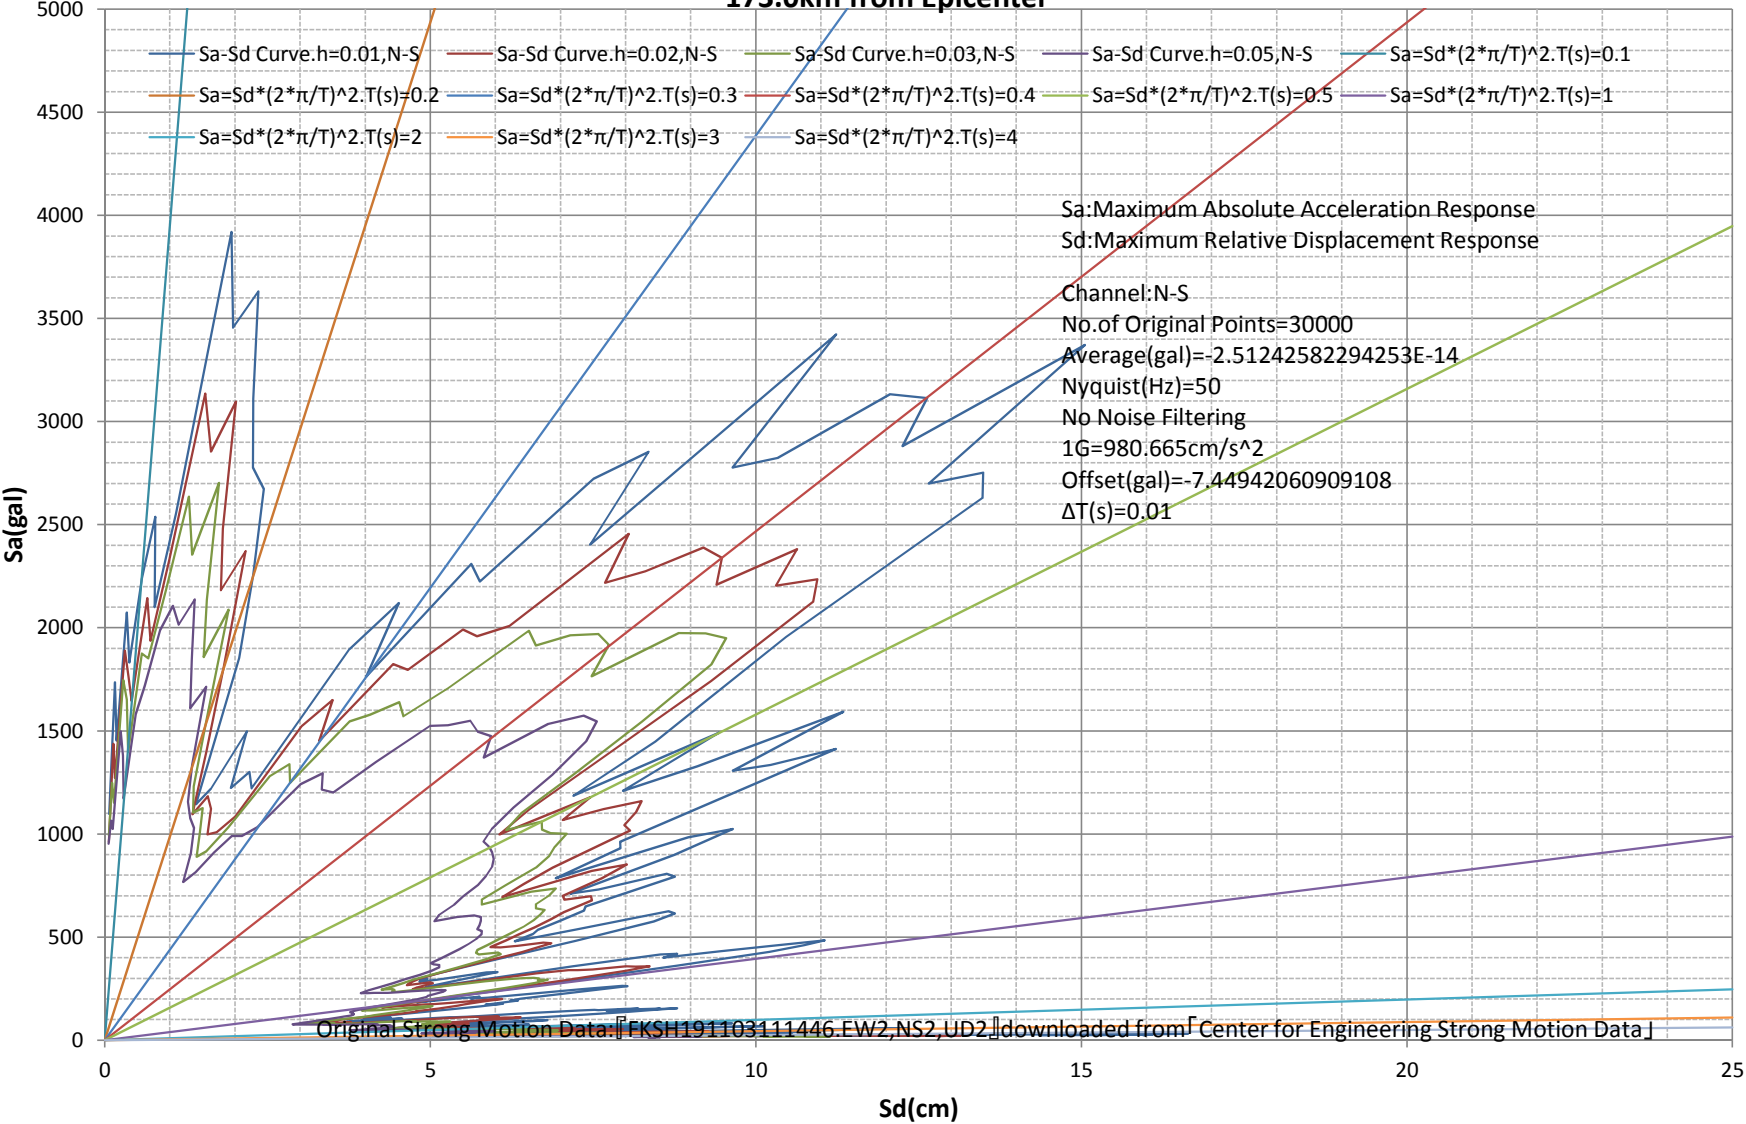

Sa-Sd Curve
M9.0 Japan, Tohoku Earthquake of 11 Mar 2011
Station:MIYAKOJI-FKSH19. 37.4703N,140.7227E.Google Maps URL:<http://g.co/maps/hcz54>
173.0km from Epicenter

Sa-Sd Curve
M9.0 Japan, Tohoku Earthquake of 11 Mar 2011
Station:MIYAKOJI-FKSH19. 37.4703N,140.7227E.Google Maps URL:<http://g.co/maps/hcz54>
173.0km from Epicenter