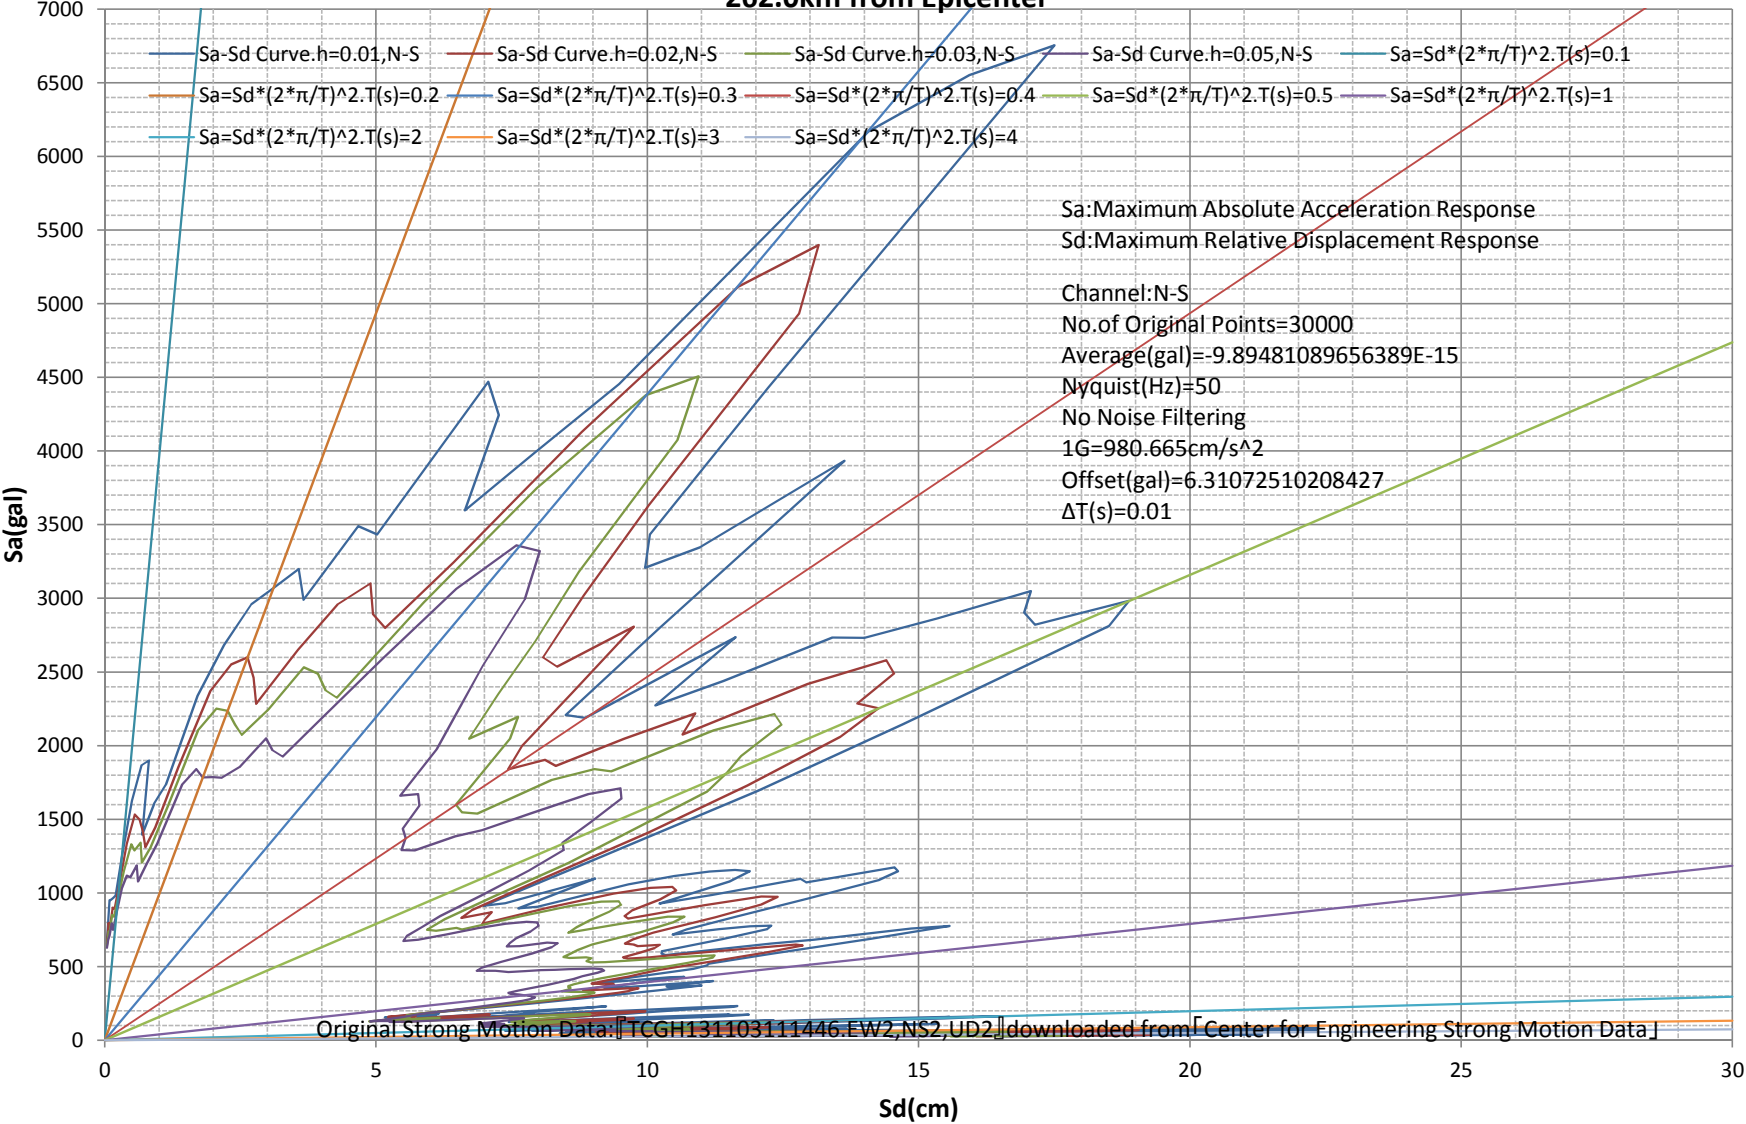

Sa-Sd Curve
M9.0 Japan, Tohoku Earthquake of 11 Mar 2011
Station:BATOU-TCGH13. 36.7342N,140.1781E.Google Maps URL:<http://g.co/maps/uvhrq>
262.0km from Epicenter

Sa-Sd Curve
M9.0 Japan, Tohoku Earthquake of 11 Mar 2011
Station:BATOU-TCGH13. 36.7342N,140.1781E.Google Maps URL:<http://g.co/maps/uvhrq>
262.0km from Epicenter