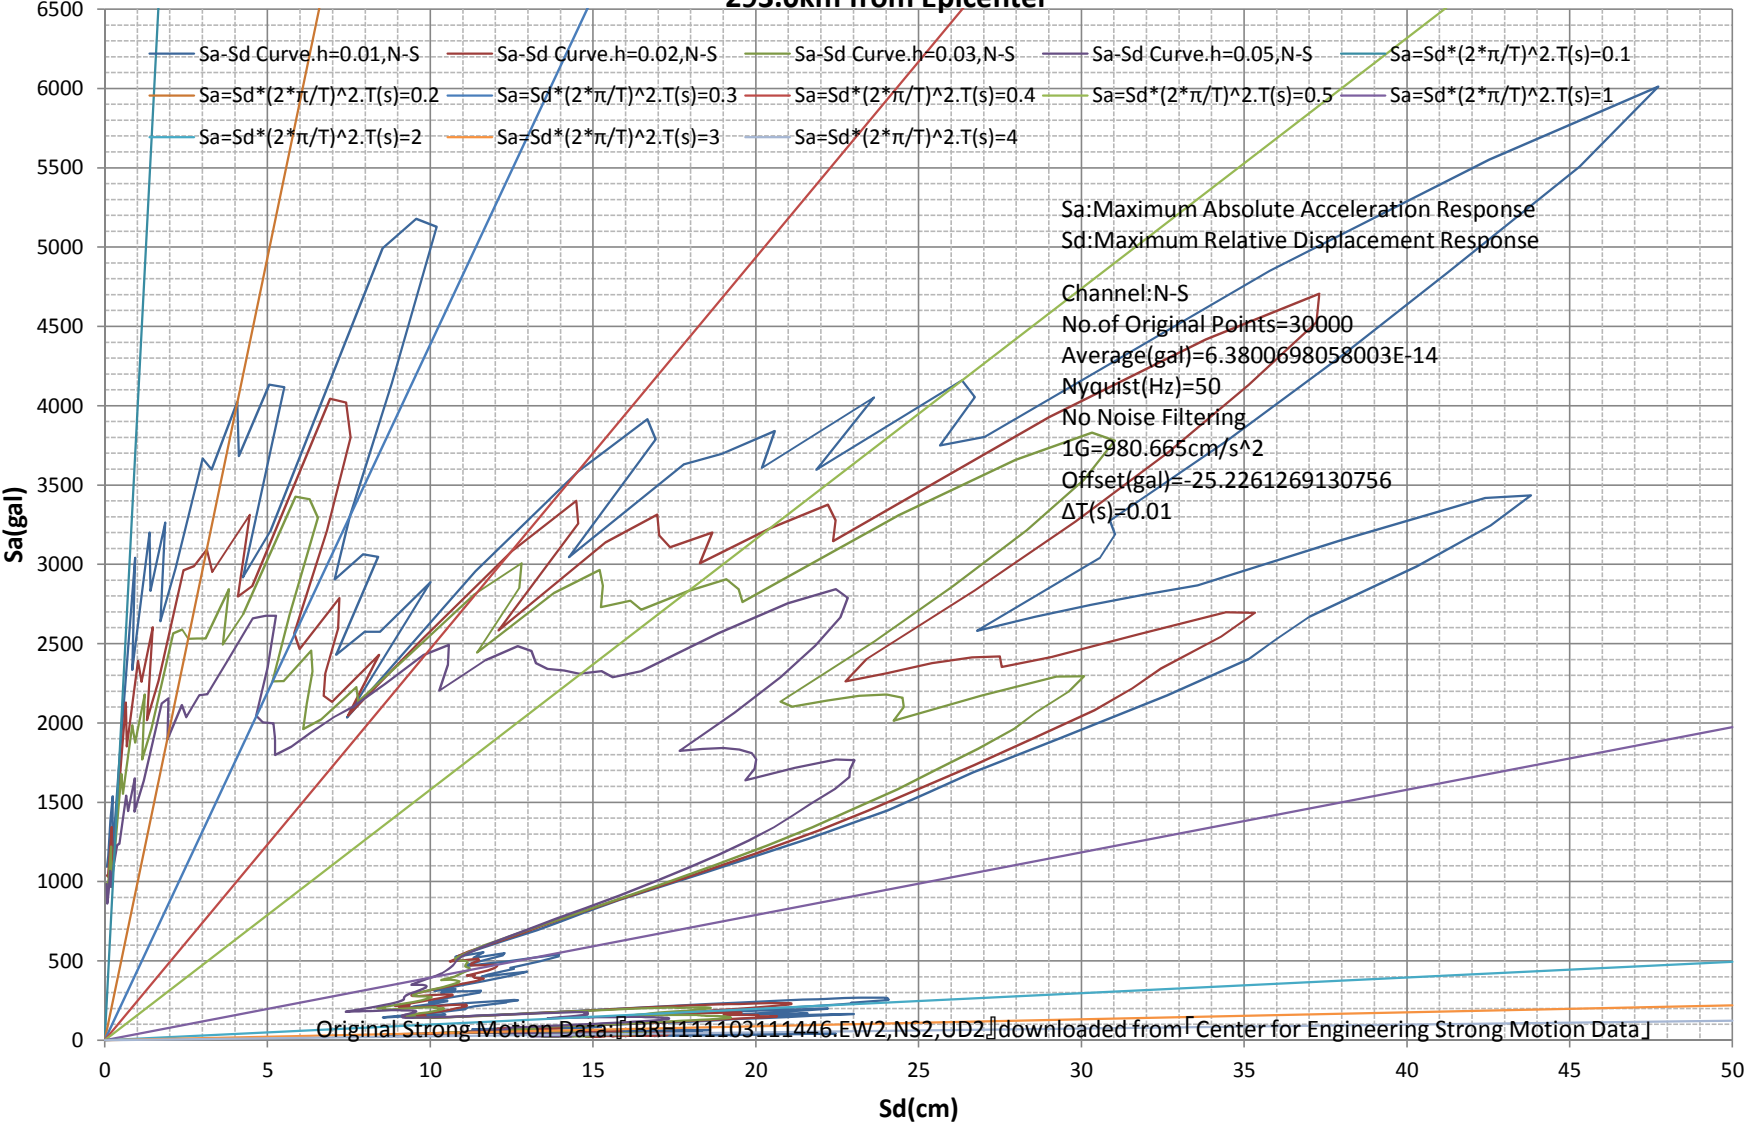

Sa-Sd Curve
M9.0 Japan, Tohoku Earthquake of 11 Mar 2011
Station: IWASE-IBRH11. 36.3701N, 140.1401E. Google Maps URL: <http://g.co/maps/5mm4f>
293.0km from Epicenter

Sa-Sd Curve
M9.0 Japan, Tohoku Earthquake of 11 Mar 2011
Station: IWASE-IBRH11. 36.3701N, 140.1401E. Google Maps URL: <http://g.co/maps/5mm4f>
293.0km from Epicenter