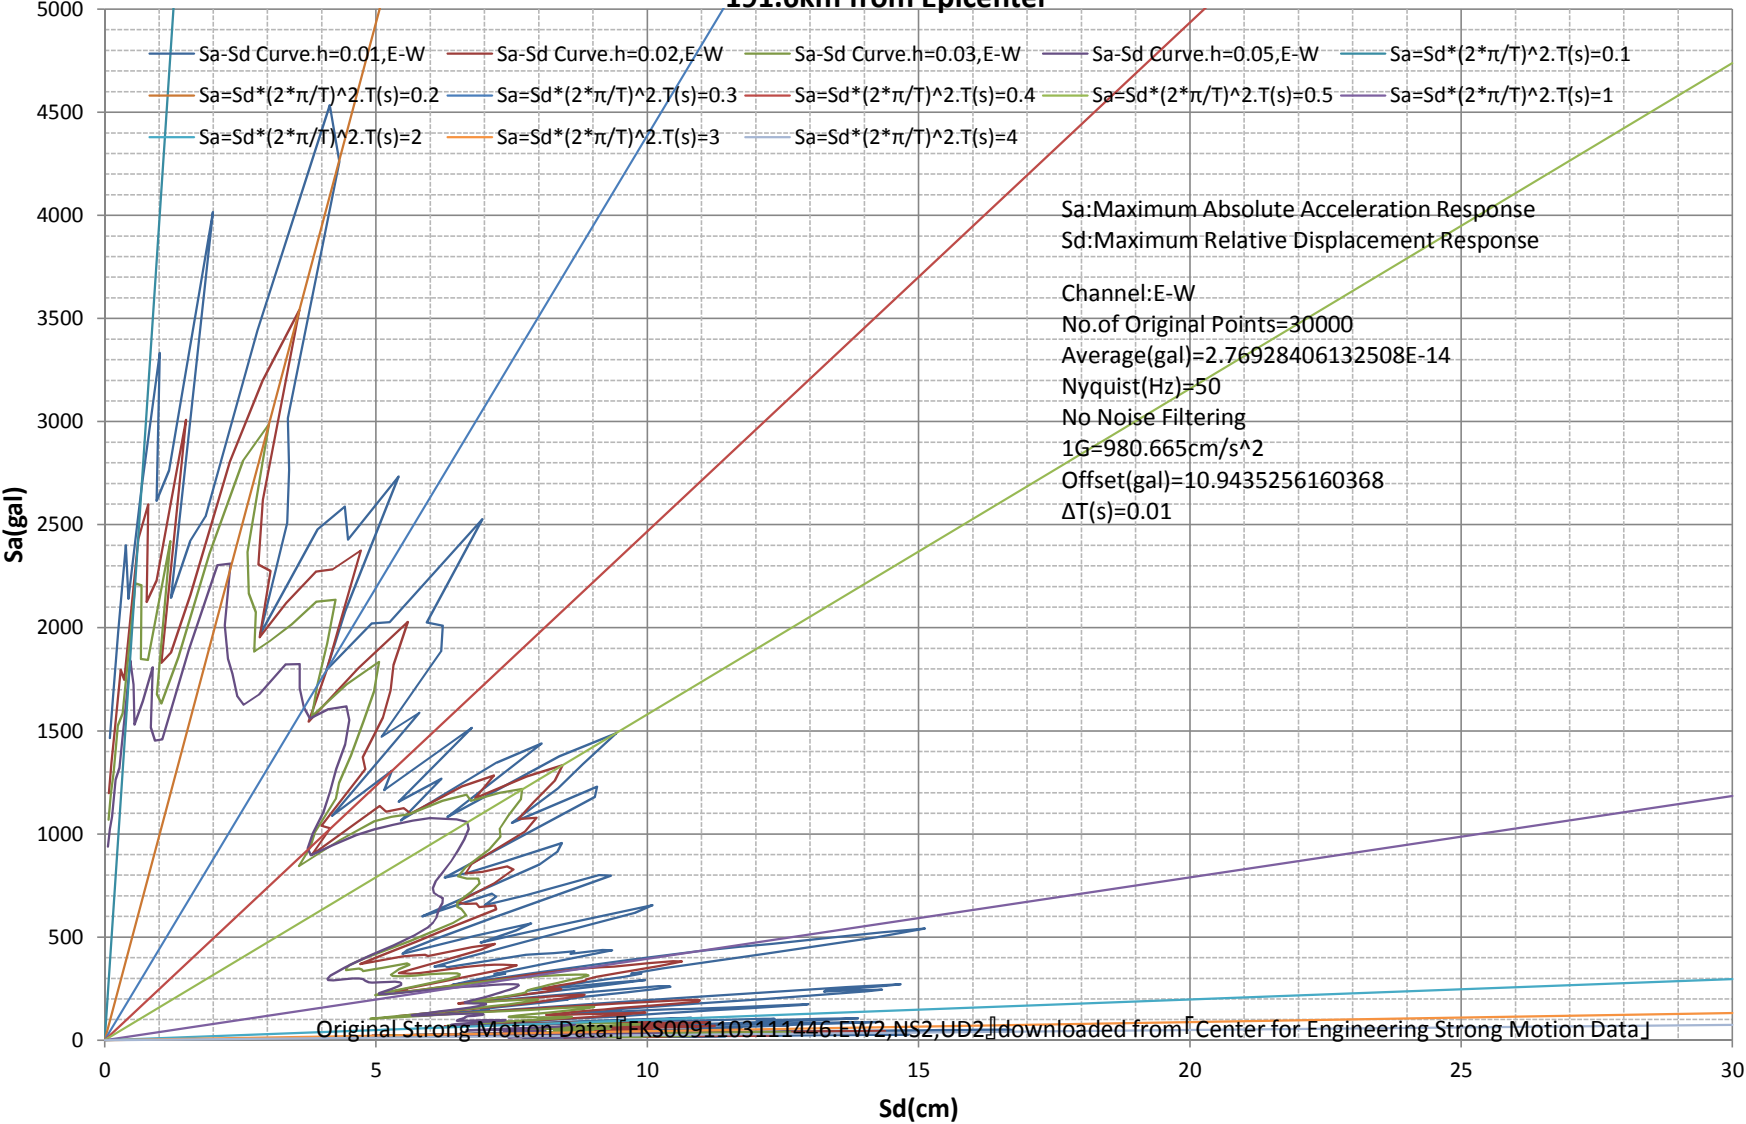

**Sa-Sd Curve**  
**M9.0 Japan, Tohoku Earthquake of 11 Mar 2011**  
**Station:ONO-FKS009. 37.2778N,140.6349E.Google Maps URL:<http://g.co/maps/qy6u6>**  
**191.6km from Epicenter**

**Sa-Sd Curve**  
**M9.0 Japan, Tohoku Earthquake of 11 Mar 2011**  
**Station:ONO-FKS009. 37.2778N,140.6349E.Google Maps URL:<http://g.co/maps/qy6u6>**  
**191.6km from Epicenter**

Original Strong Motion Data: [FKS0091103111446.EW2,NS2,UD2] downloaded from [Center for Engineering Strong Motion Data]