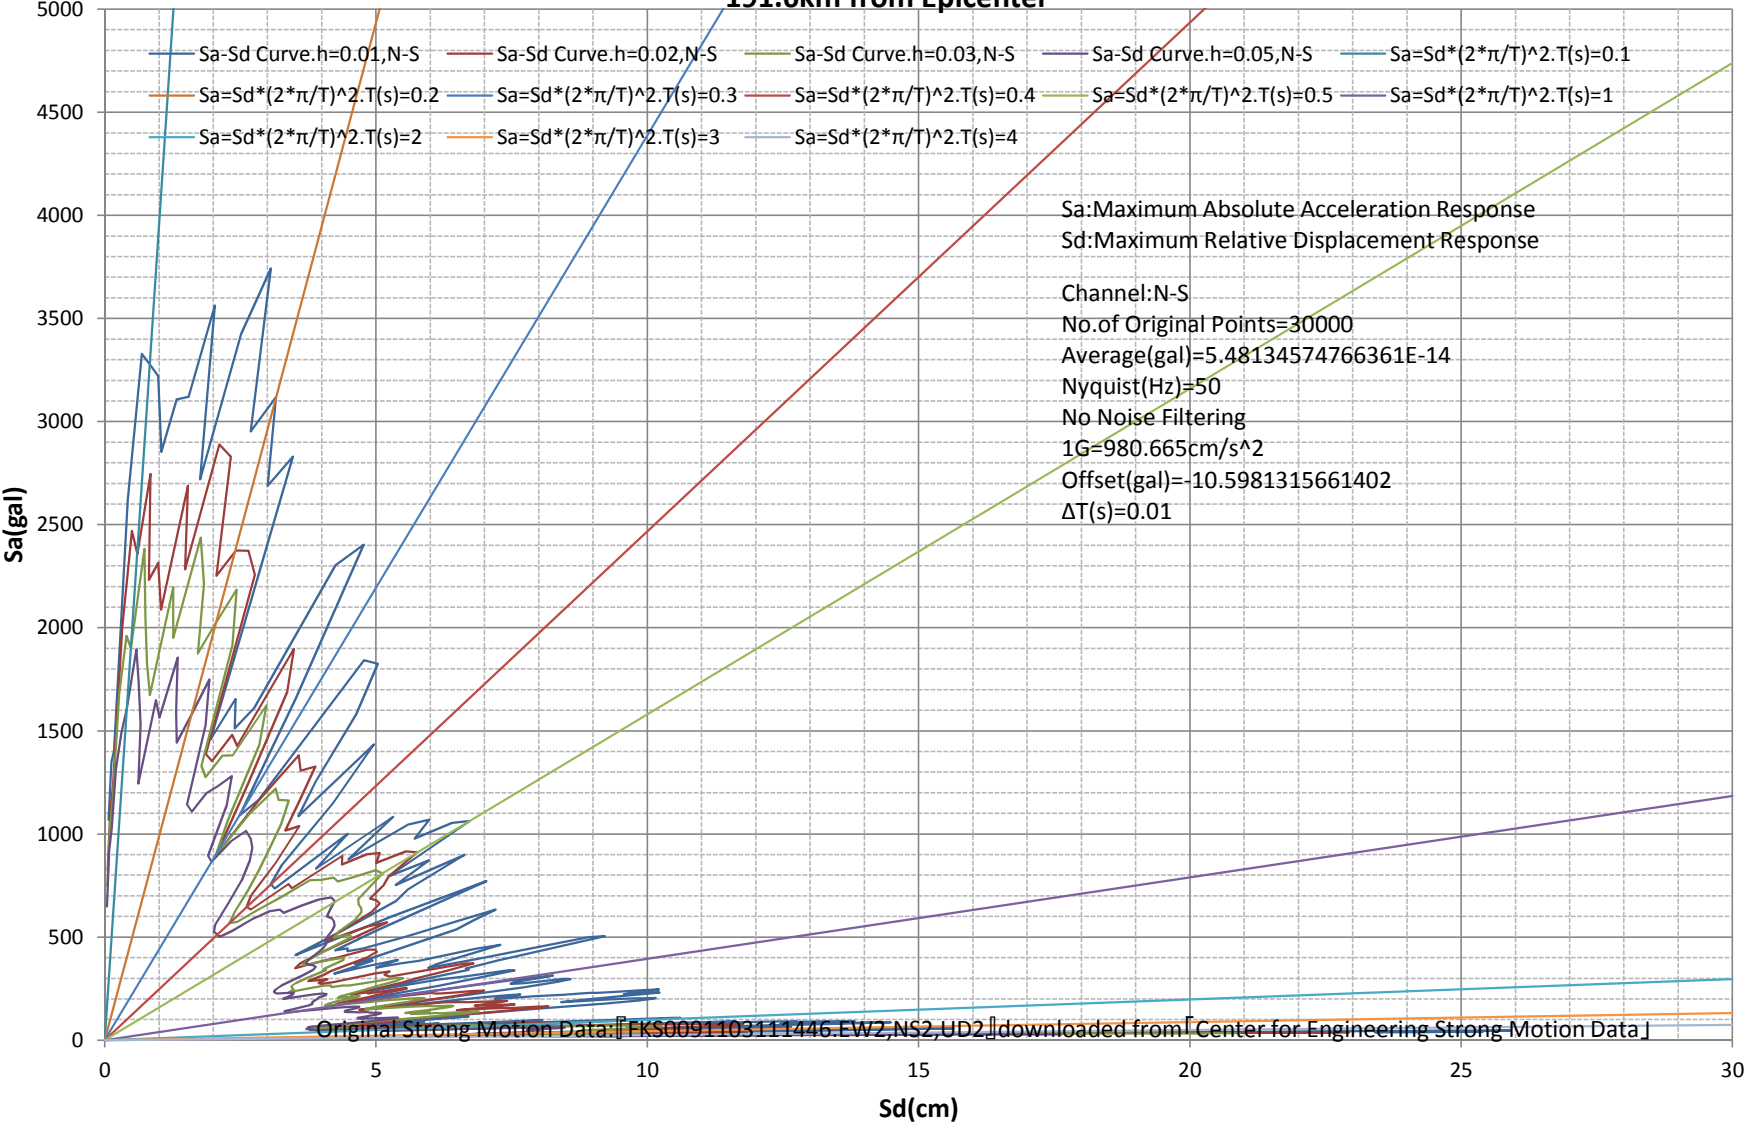

**Sa-Sd Curve**  
**M9.0 Japan, Tohoku Earthquake of 11 Mar 2011**  
**Station:ONO-FKS009. 37.2778N,140.6349E.Google Maps URL:<http://g.co/maps/qy6u6>**  
**191.6km from Epicenter**

**Sa-Sd Curve**  
**M9.0 Japan, Tohoku Earthquake of 11 Mar 2011**  
**Station:ONO-FKS009. 37.2778N,140.6349E.Google Maps URL:<http://g.co/maps/qy6u6>**  
**191.6km from Epicenter**

Original Strong Motion Data: [FKS0091103111446.EW2,NS2,UD2] downloaded from [Center for Engineering Strong Motion Data]