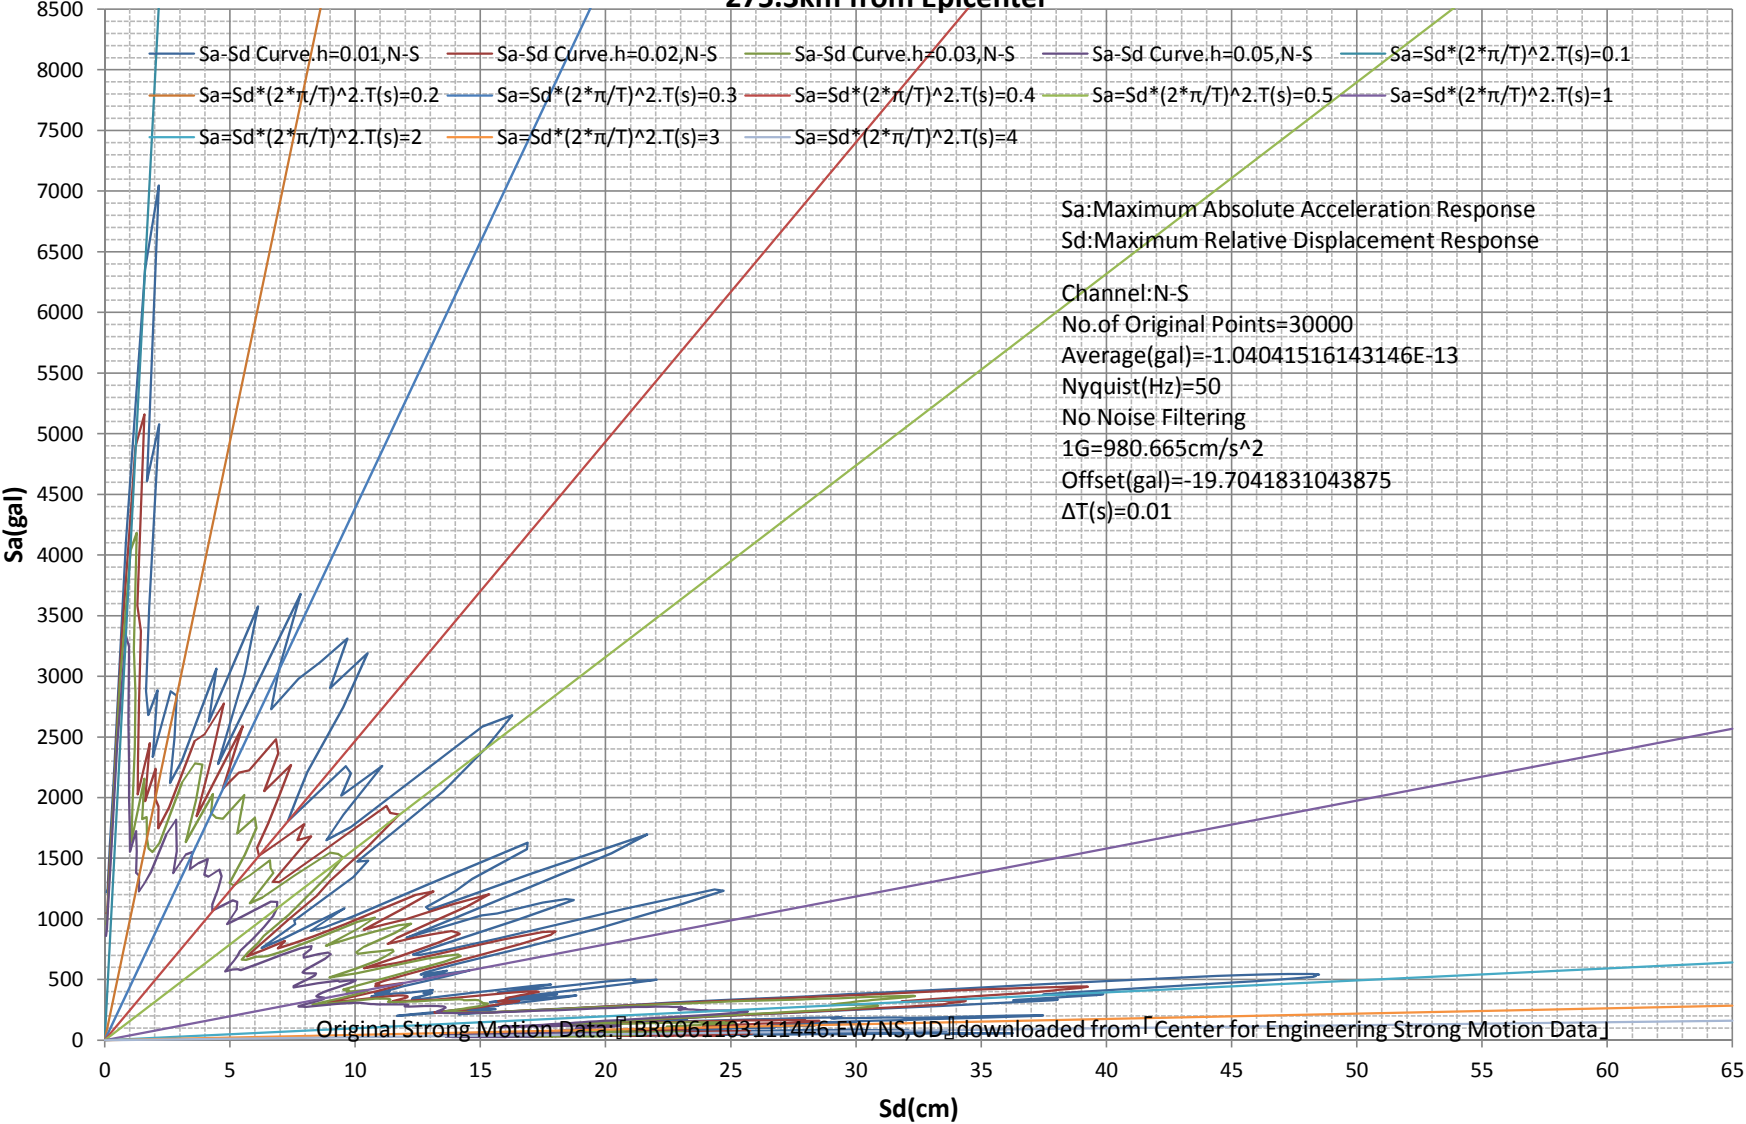

Sa-Sd Curve
M9.0 Japan, Tohoku Earthquake of 11 Mar 2011
Station: MITO-IBR006. 36.369N, 140.4528E. Google Maps URL: <http://g.co/maps/f323v>
275.3km from Epicenter

Sa-Sd Curve
M9.0 Japan, Tohoku Earthquake of 11 Mar 2011
Station:MITO-IBR006. 36.369N,140.4528E.Google Maps URL:<http://g.co/maps/f323v>
275.3km from Epicenter