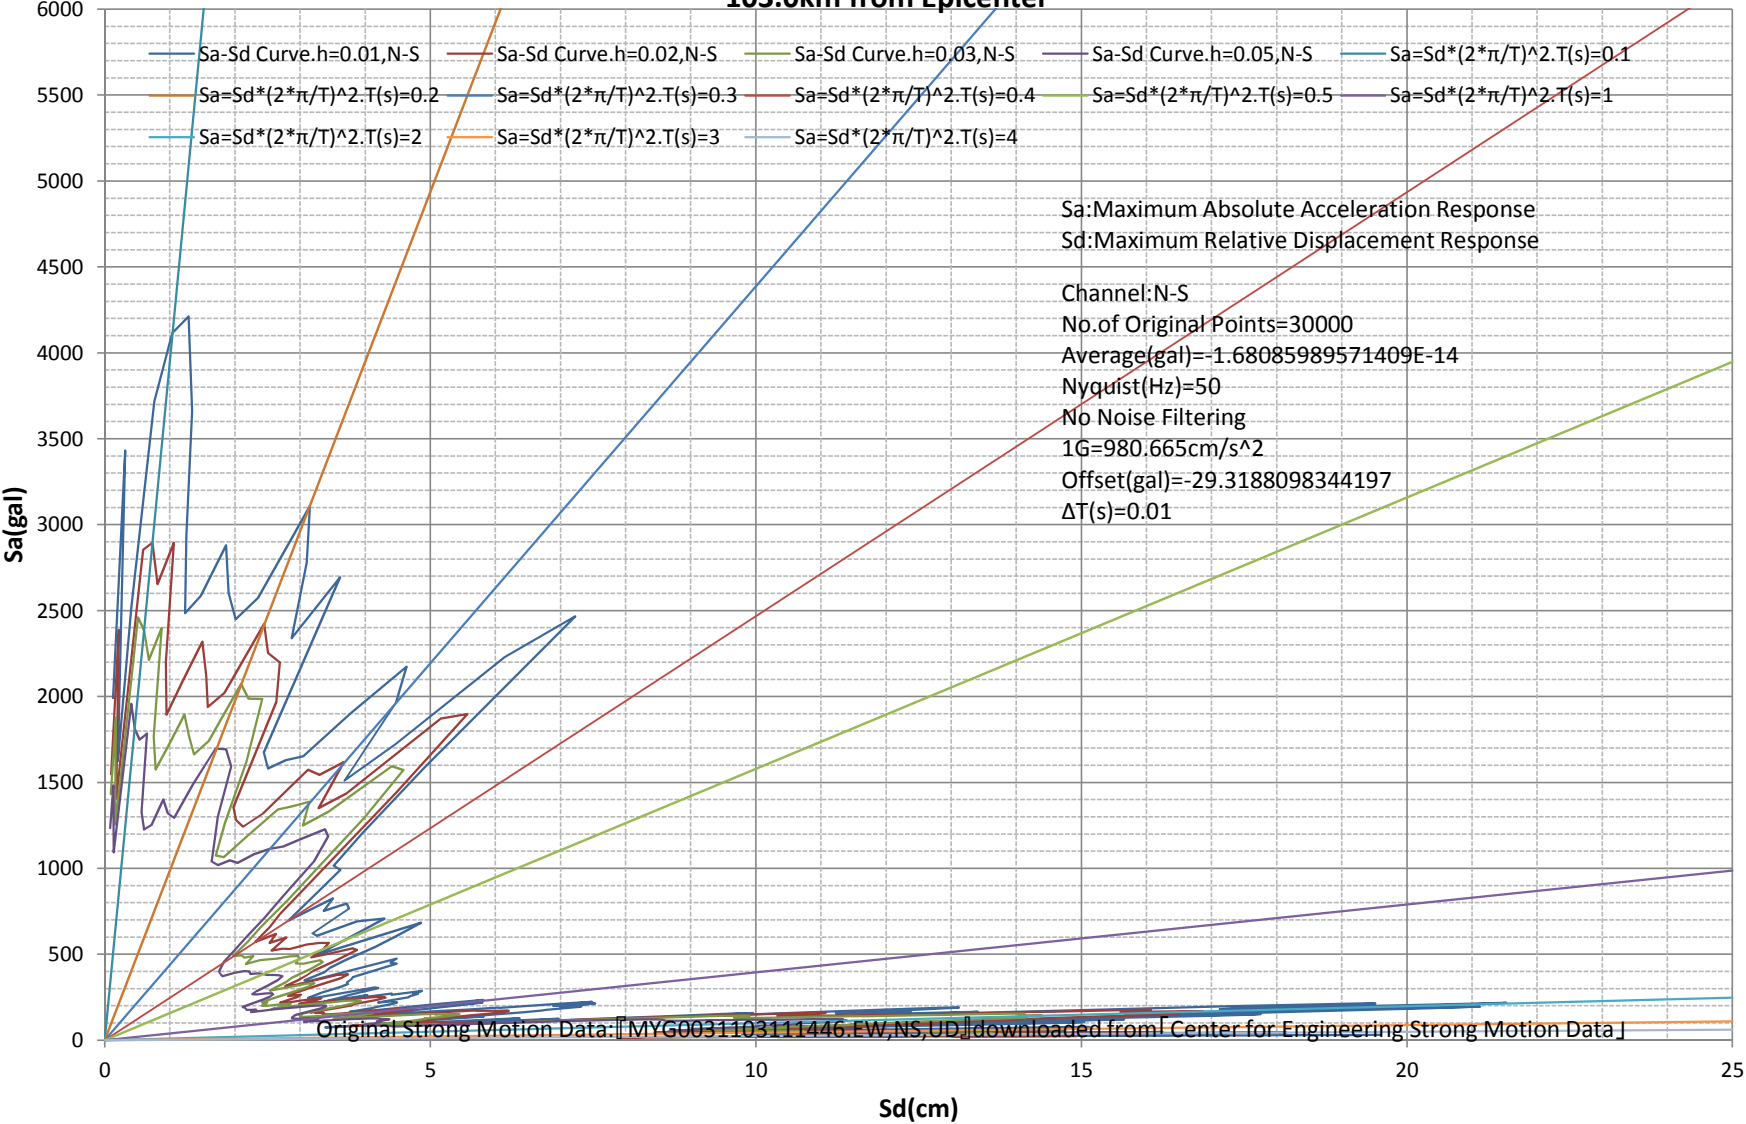

Sa-Sd Curve
M9.0 Japan, Tohoku Earthquake of 11 Mar 2011
Station:TOHWA-MYG003. 38.7348N,141.3106E.Google Maps URL:<http://g.co/maps/4wgnr>
103.0km from Epicenter

Sa-Sd Curve
M9.0 Japan, Tohoku Earthquake of 11 Mar 2011
Station:TOHWA-MYG003. 38.7348N,141.3106E.Google Maps URL:<http://g.co/maps/4wgnr>
103.0km from Epicenter