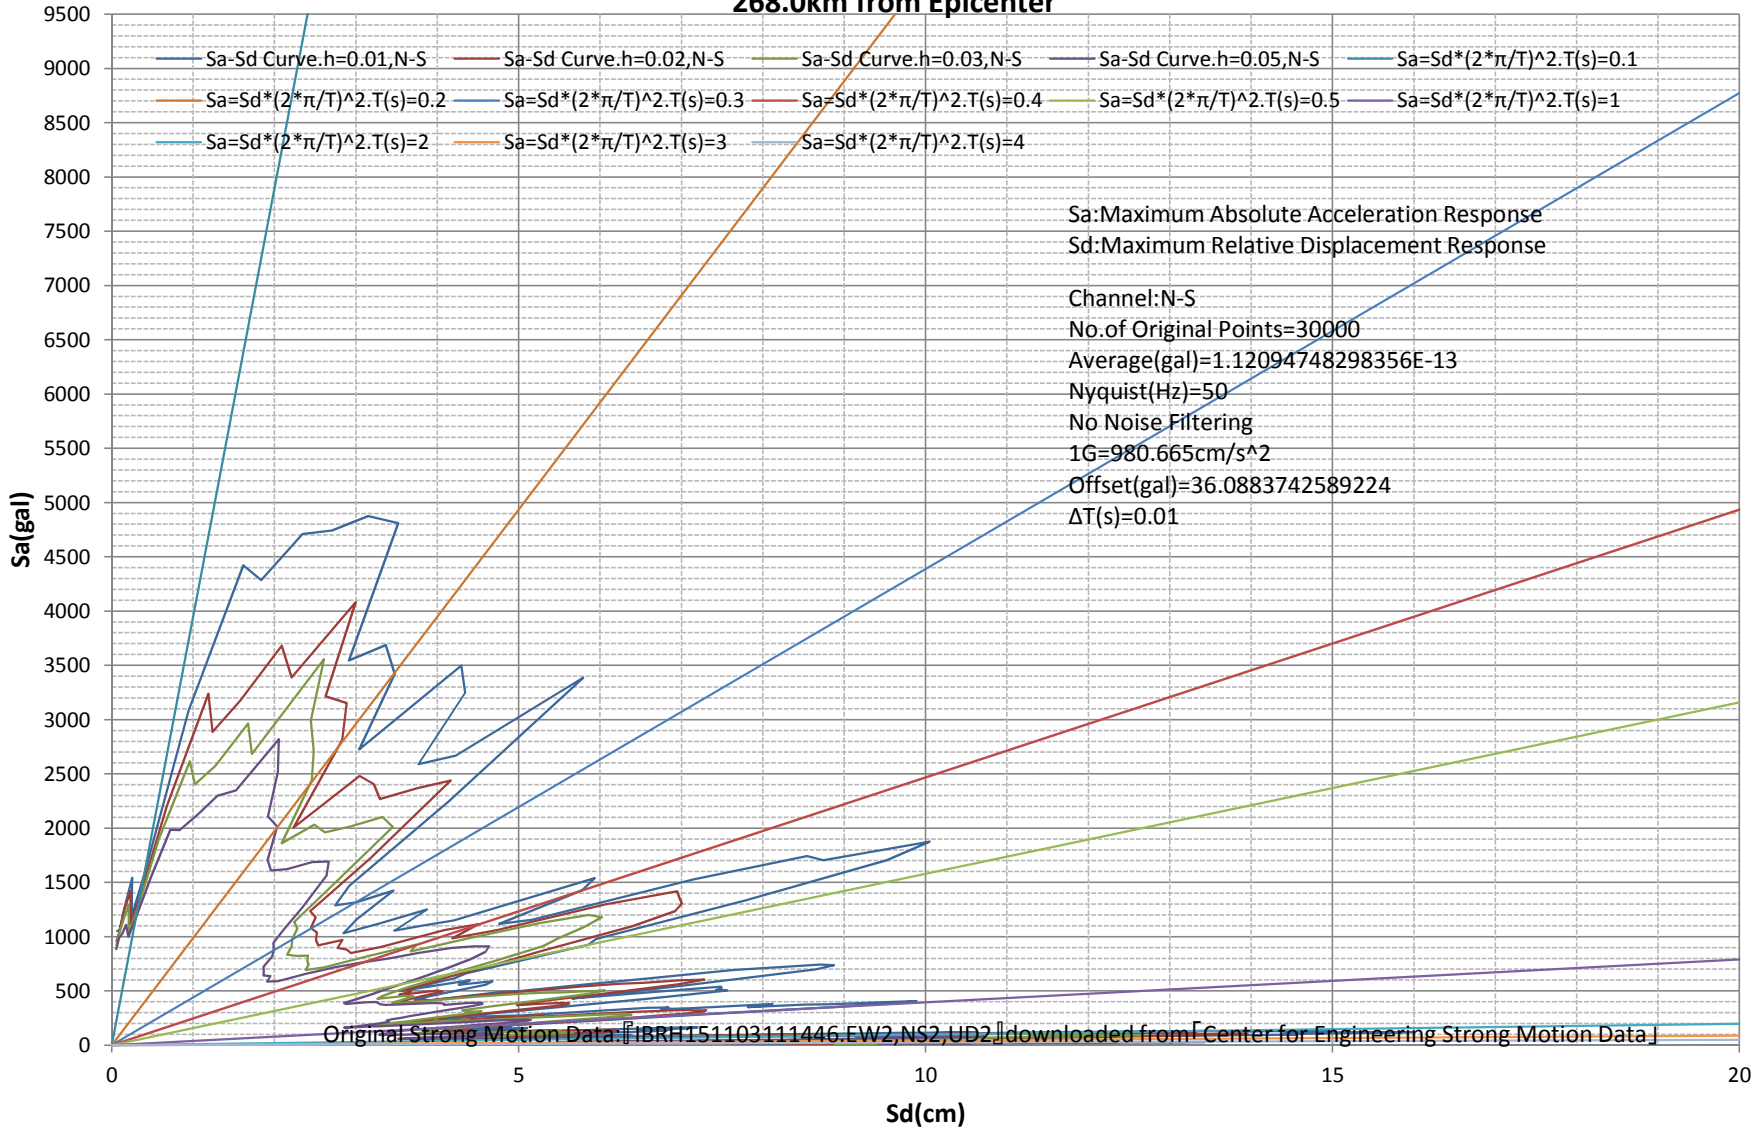

**Sa-Sd Curve**  
**M9.0 Japan, Tohoku Earthquake of 11 Mar 2011**  
**Station:GOZENYAMA-IBRH15. 36.5566N,140.3013E.Google Maps URL:<http://g.co/maps/k39b7>**  
**268.0km from Epicenter**

**Sa-Sd Curve**  
**M9.0 Japan, Tohoku Earthquake of 11 Mar 2011**  
**Station:GOZENYAMA-IBRH15. 36.5566N,140.3013E.Google Maps URL:<http://g.co/maps/k39b7>**  
**268.0km from Epicenter**