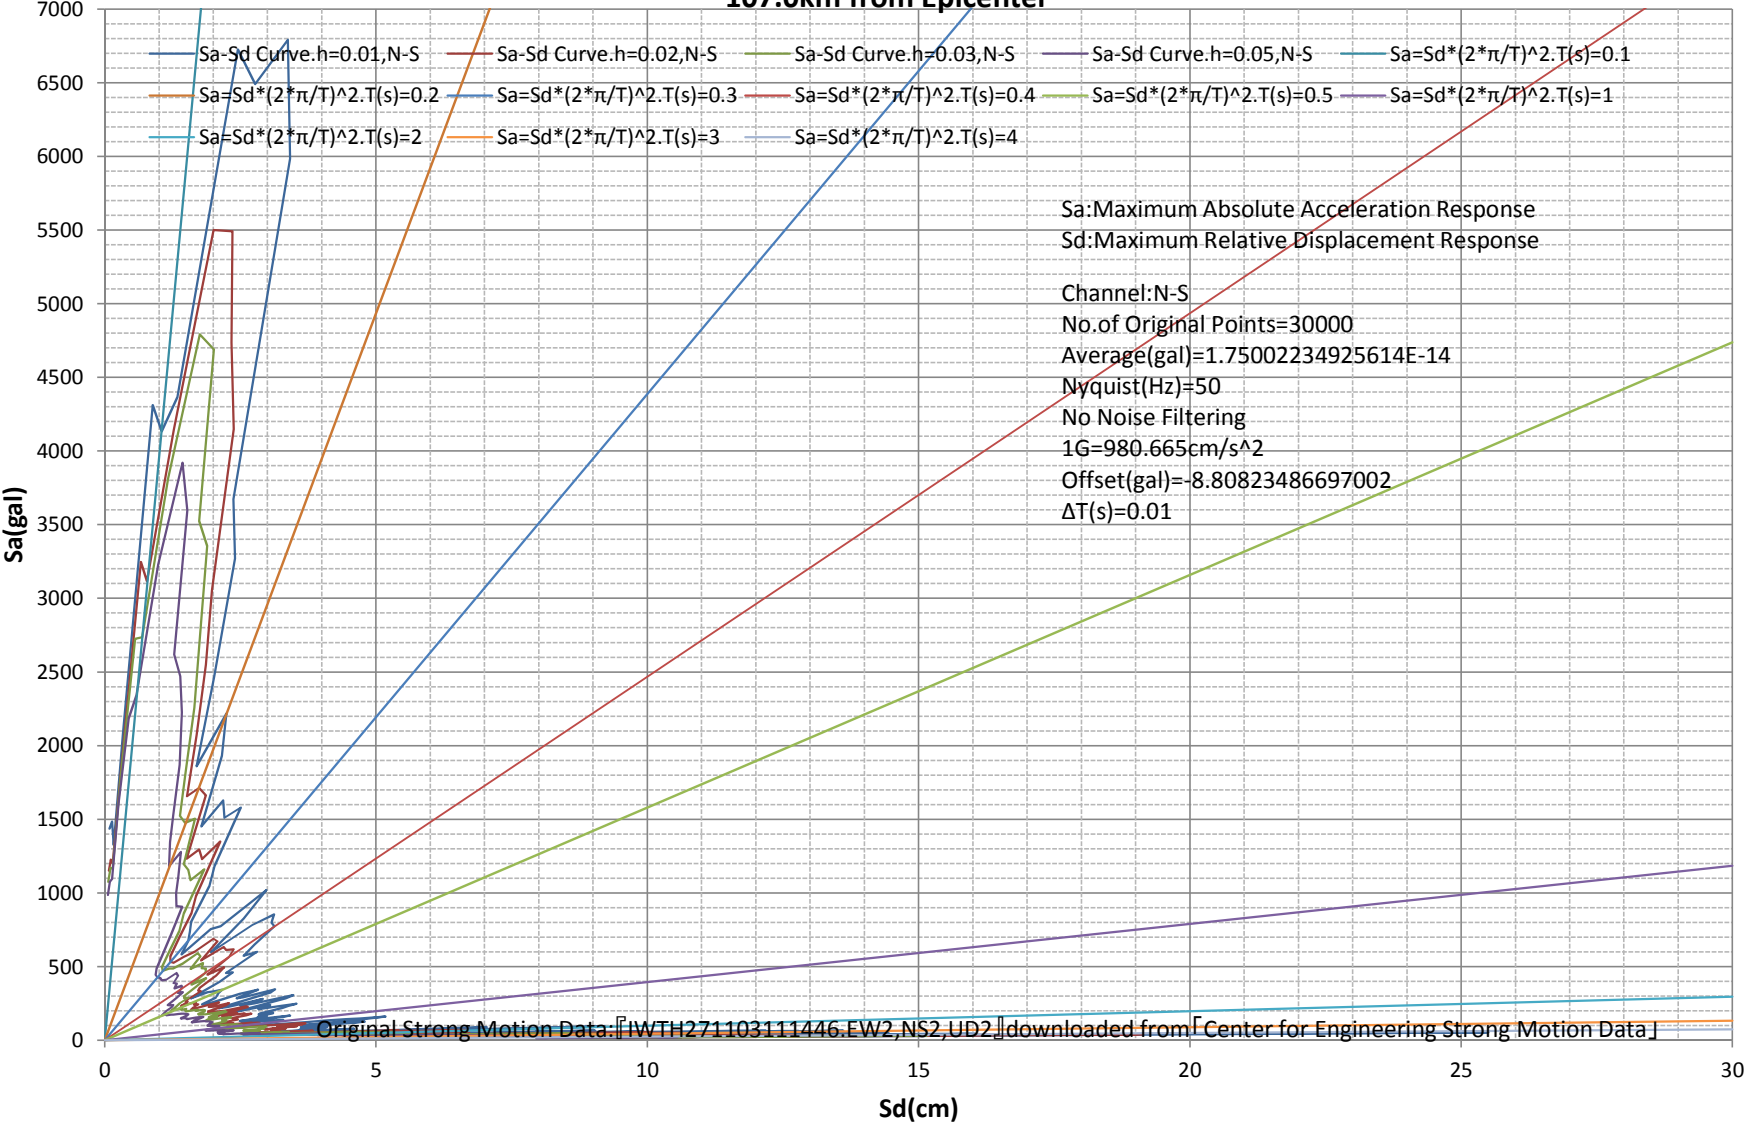

Sa-Sd Curve
M9.0 Japan, Tohoku Earthquake of 11 Mar 2011
Station:RIKUZENTAKATA-IWTH27. 39.0307N,141.532E.Google Maps URL:http://g.co/maps/qyce8
107.0km from Epicenter

Sa-Sd Curve
M9.0 Japan, Tohoku Earthquake of 11 Mar 2011
Station:RIKUZENTAKATA-IWTH27. 39.0307N,141.532E.Google Maps URL:<http://g.co/maps/qyce8>
107.0km from Epicenter