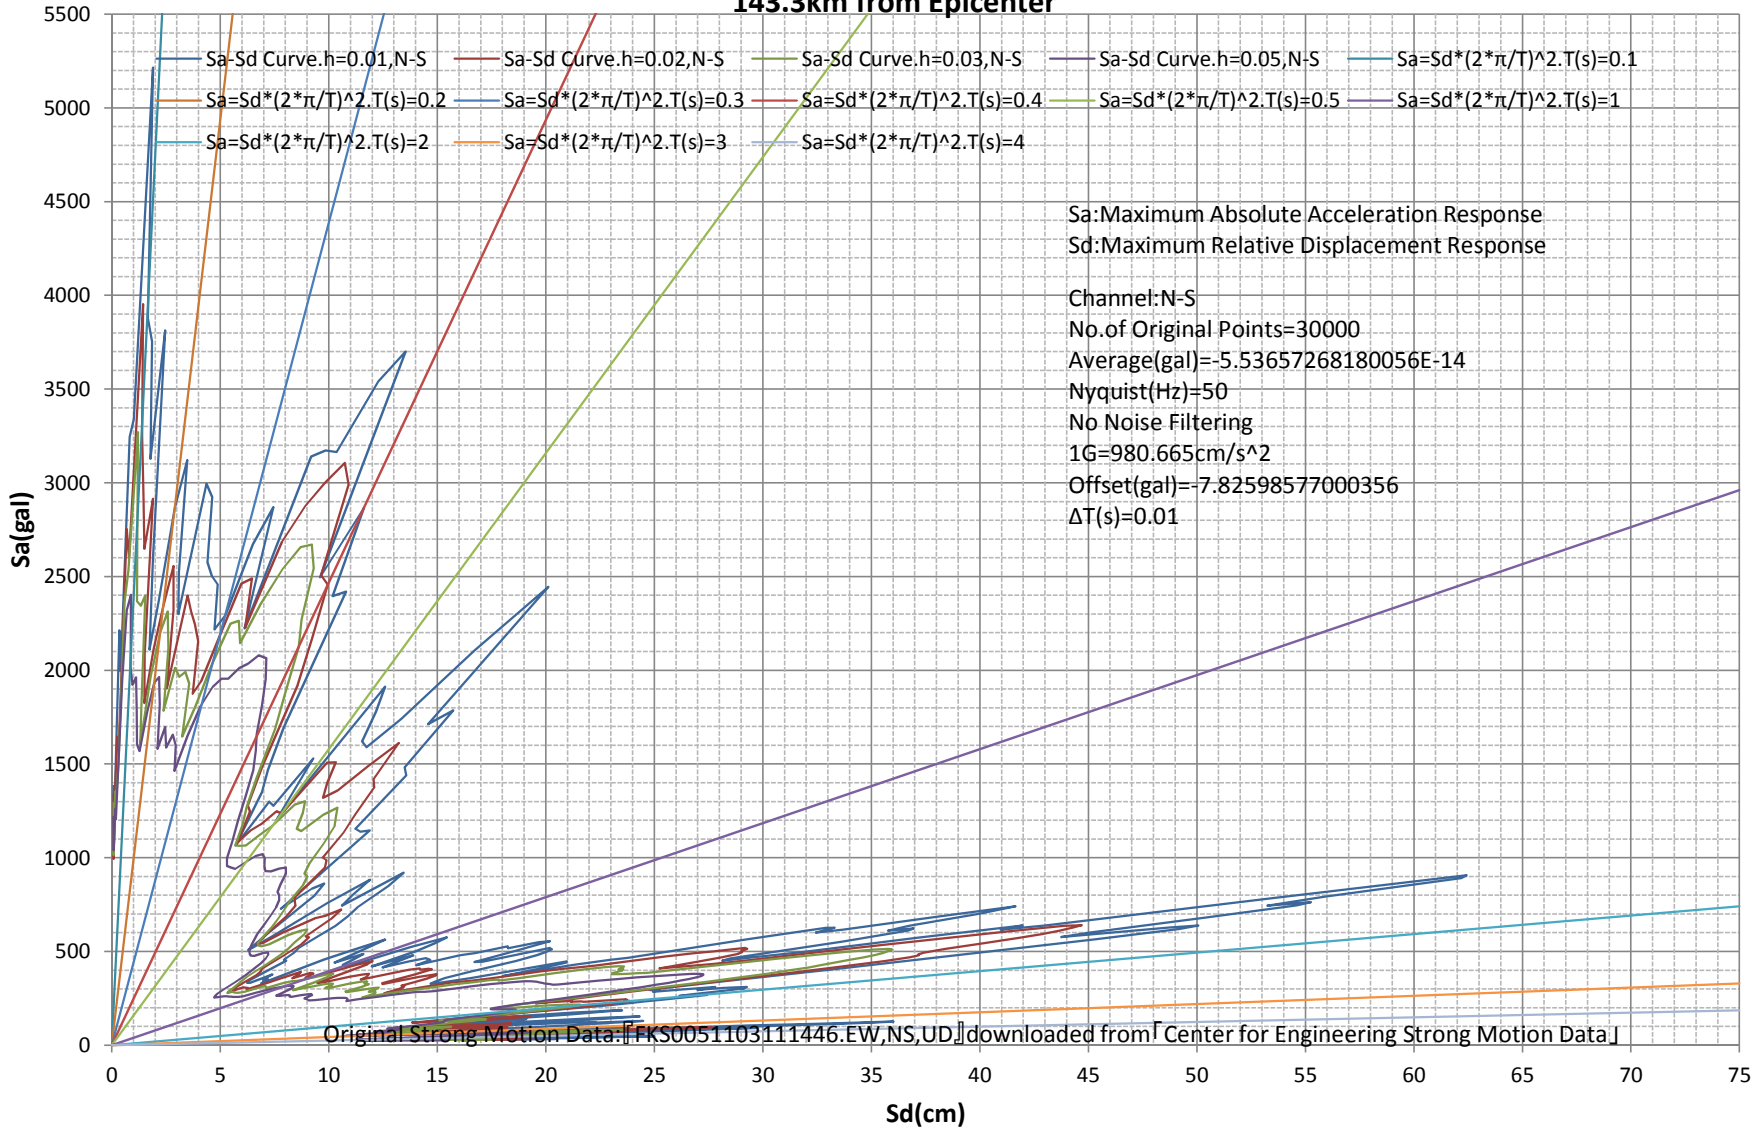

Sa-Sd Curve
M9.0 Japan, Tohoku Earthquake of 11 Mar 2011
Station:HARAMACHI-FKS005. 37.6385N,140.9849E.Google Maps URL:<http://g.co/maps/gfswr>
143.3km from Epicenter

Sa-Sd Curve
M9.0 Japan, Tohoku Earthquake of 11 Mar 2011
Station:HARAMACHI-FKS005. 37.6385N,140.9849E.Google Maps URL:<http://g.co/maps/gfswr>
143.3km from Epicenter