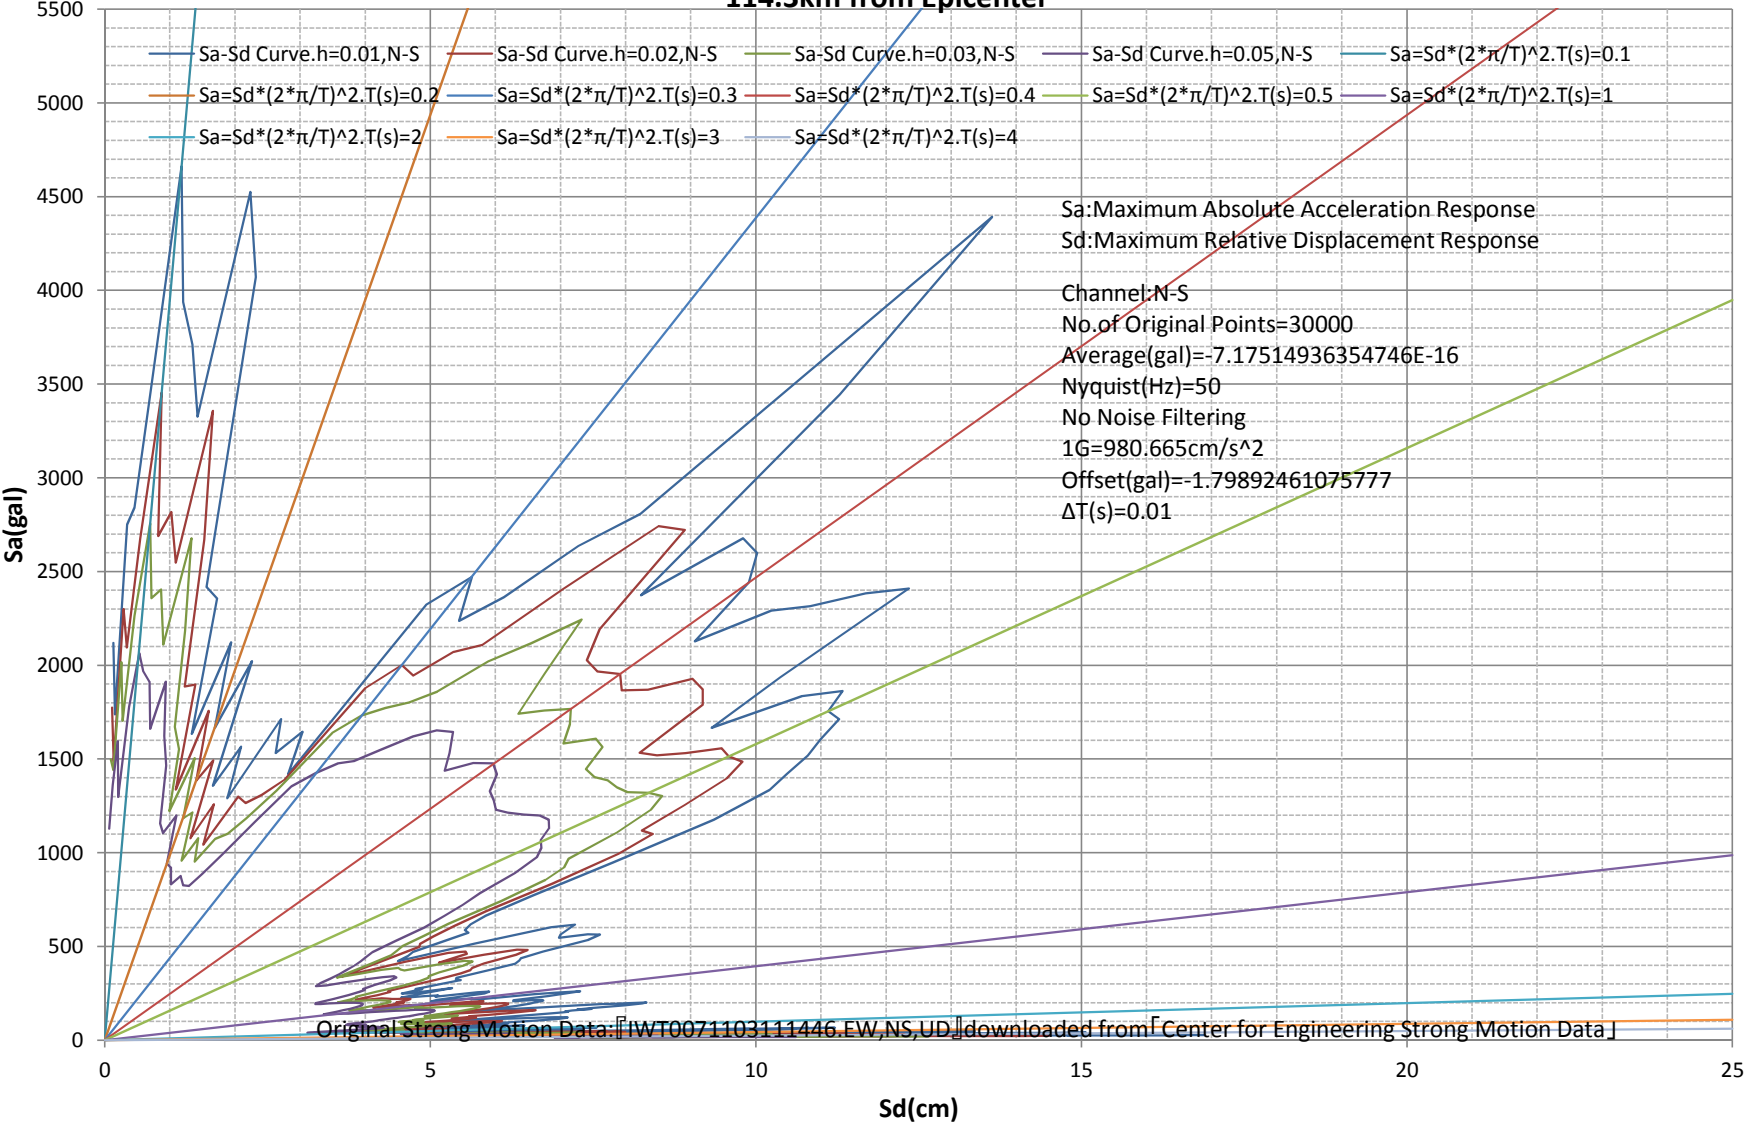

Sa-Sd Curve
M9.0 Japan, Tohoku Earthquake of 11 Mar 2011
Station:KAMAISHI-IWT007. 39.2701N,141.8561E.Google Maps URL:<http://g.co/maps/3ryfw>
114.3km from Epicenter

Sa-Sd Curve
M9.0 Japan, Tohoku Earthquake of 11 Mar 2011
Station:KAMAISHI-IWT007. 39.2701N,141.8561E.Google Maps URL:<http://g.co/maps/3ryfw>
114.3km from Epicenter