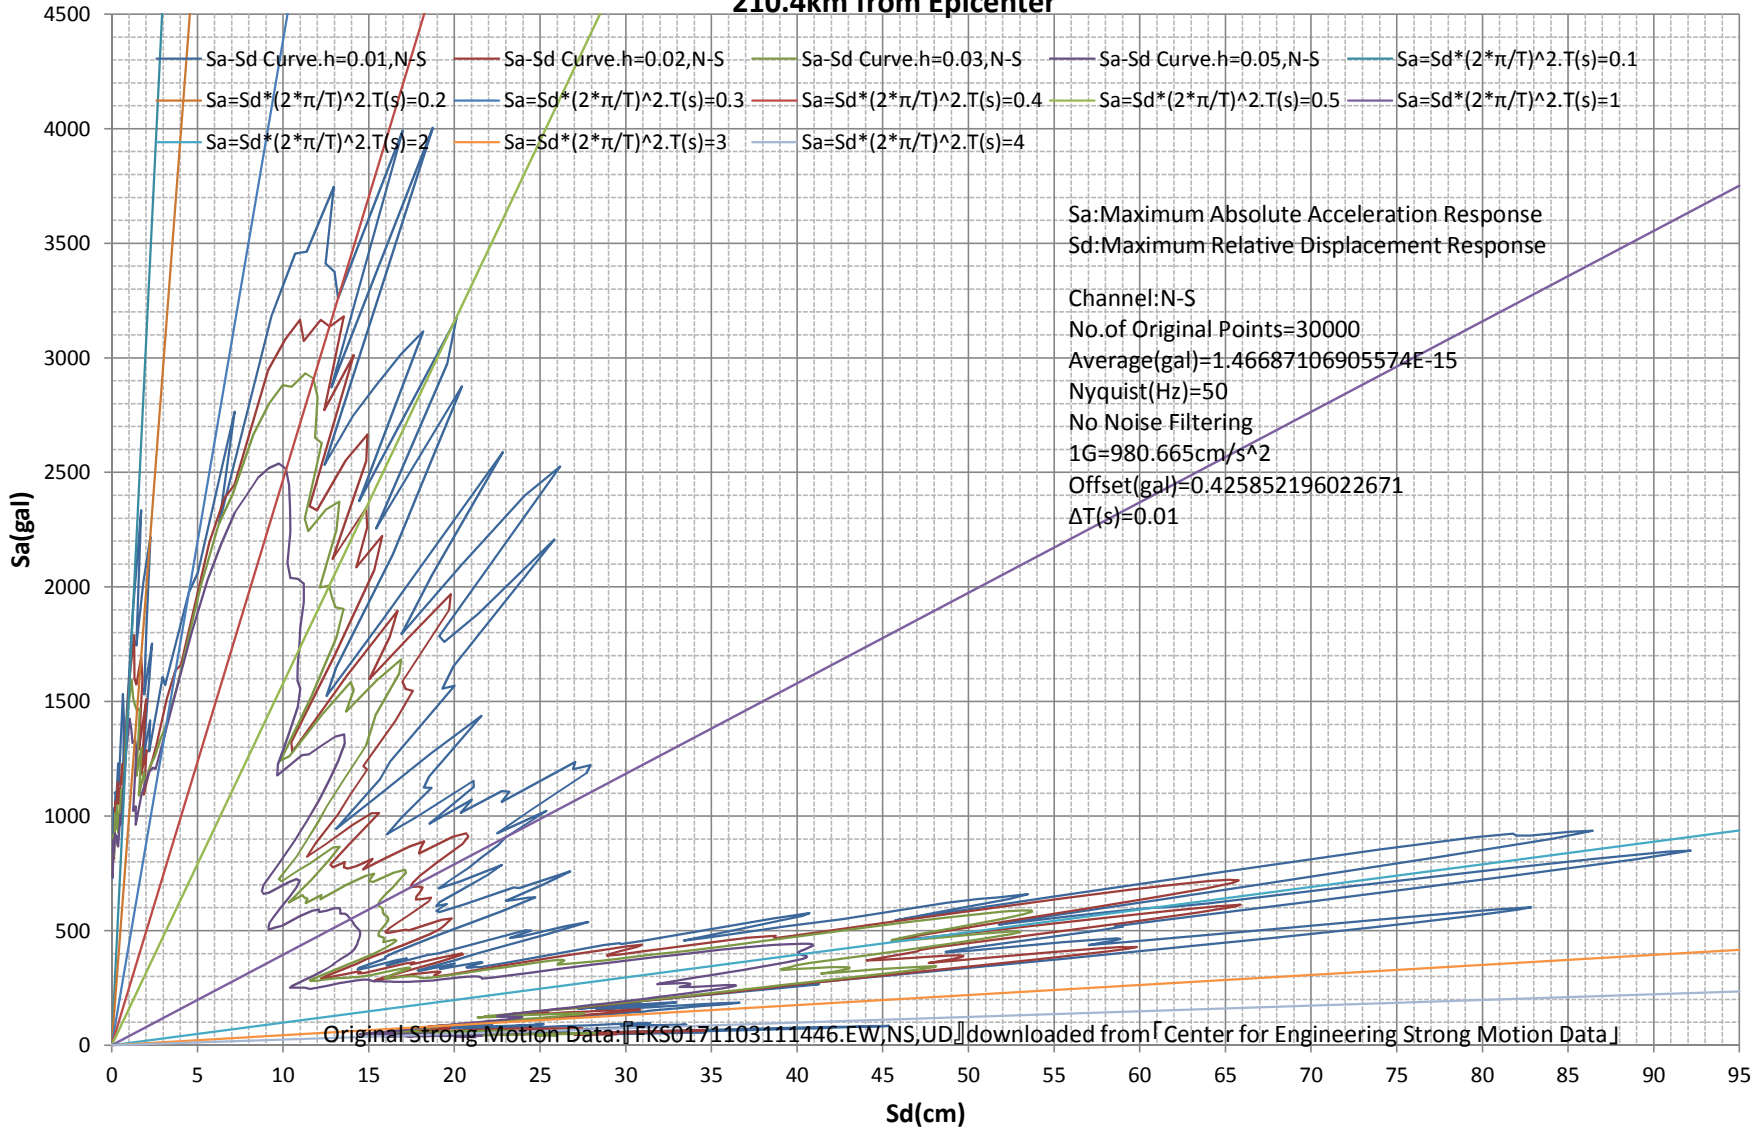

Sa-Sd Curve
M9.0 Japan, Tohoku Earthquake of 11 Mar 2011
Station: SUKAGAWA-FKS017. 37.2842N, 140.3689E. Google Maps URL: <http://g.co/maps/wcy6q>
210.4km from Epicenter

Sa-Sd Curve
M9.0 Japan, Tohoku Earthquake of 11 Mar 2011
Station: SUKAGAWA-FKS017. 37.2842N, 140.3689E. Google Maps URL: <http://g.co/maps/wcy6q>
210.4km from Epicenter