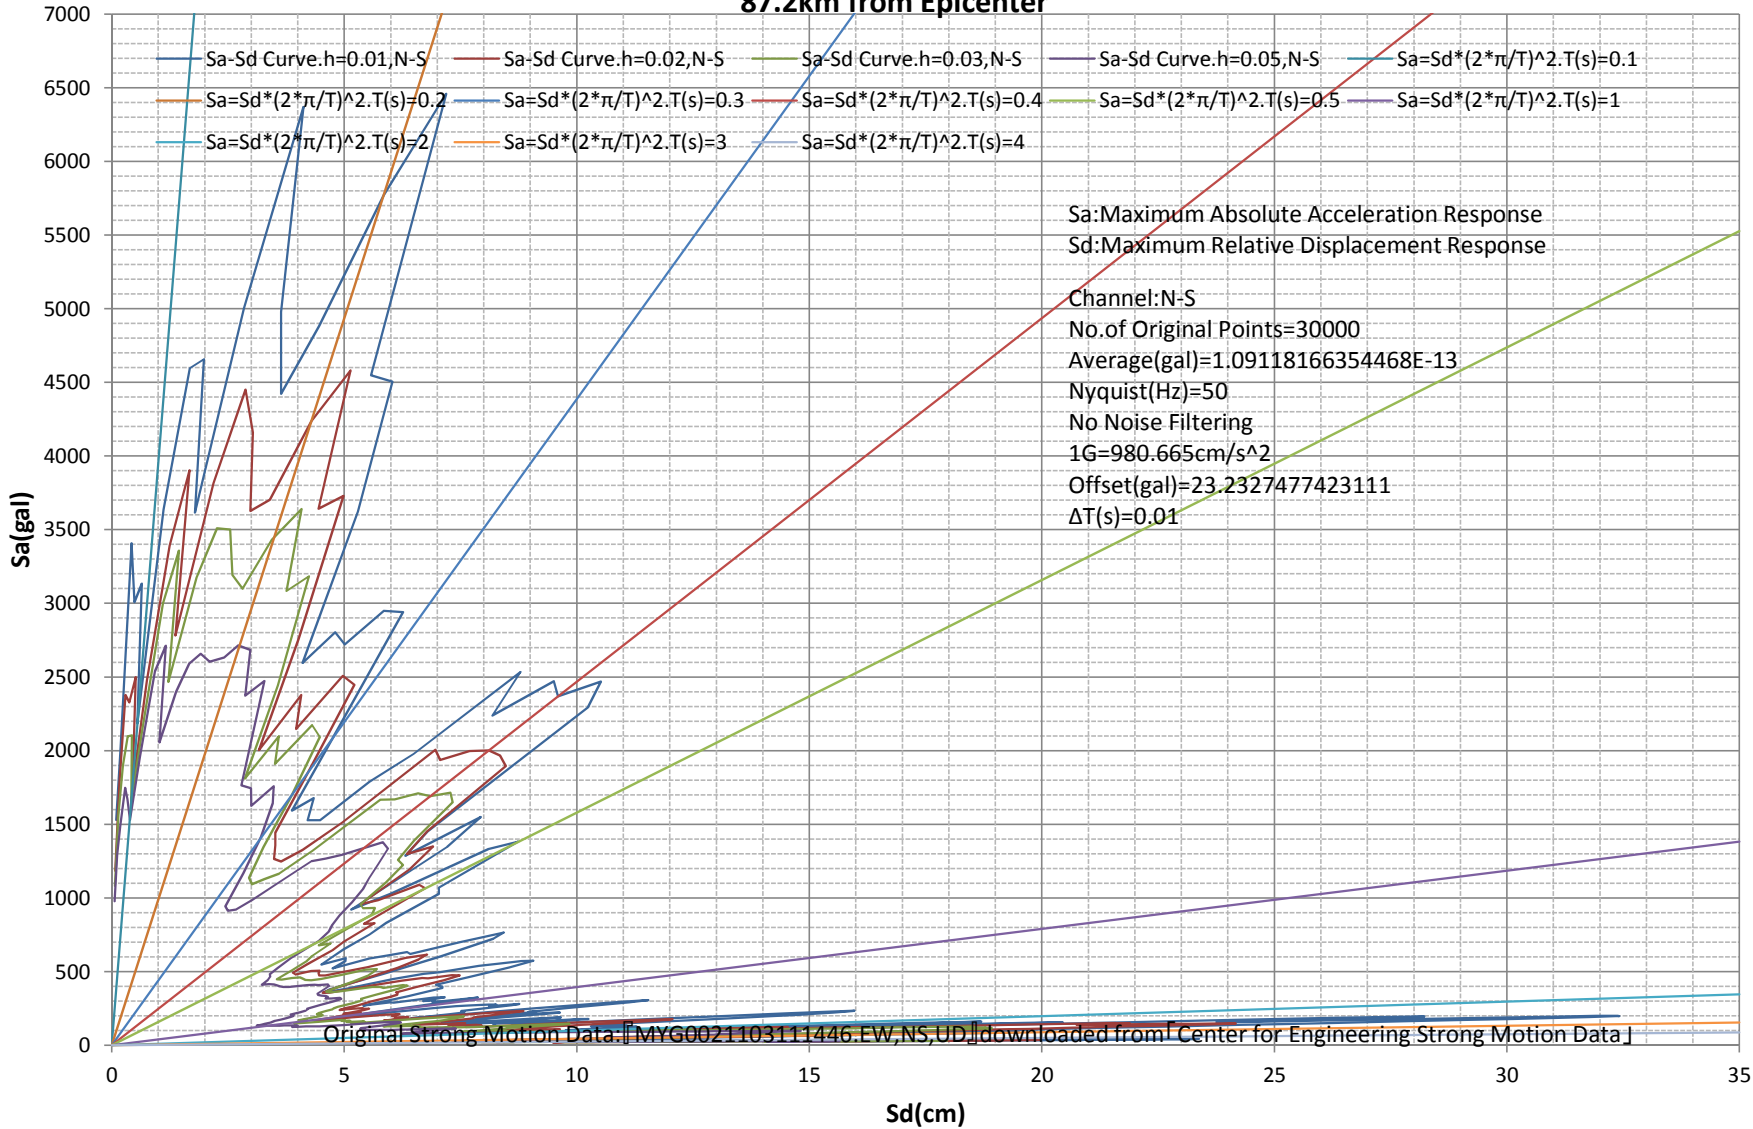

Sa-Sd Curve
M9.0 Japan, Tohoku Earthquake of 11 Mar 2011
Station:UTATSU-MYG002. 38.7262N,141.5109E.Google Maps URL:<http://g.co/maps/6g4we>
87.2km from Epicenter

Sa-Sd Curve
M9.0 Japan, Tohoku Earthquake of 11 Mar 2011
Station:UTATSU-MYG002. 38.7262N,141.5109E.Google Maps URL:<http://g.co/maps/6g4we>
87.2km from Epicenter