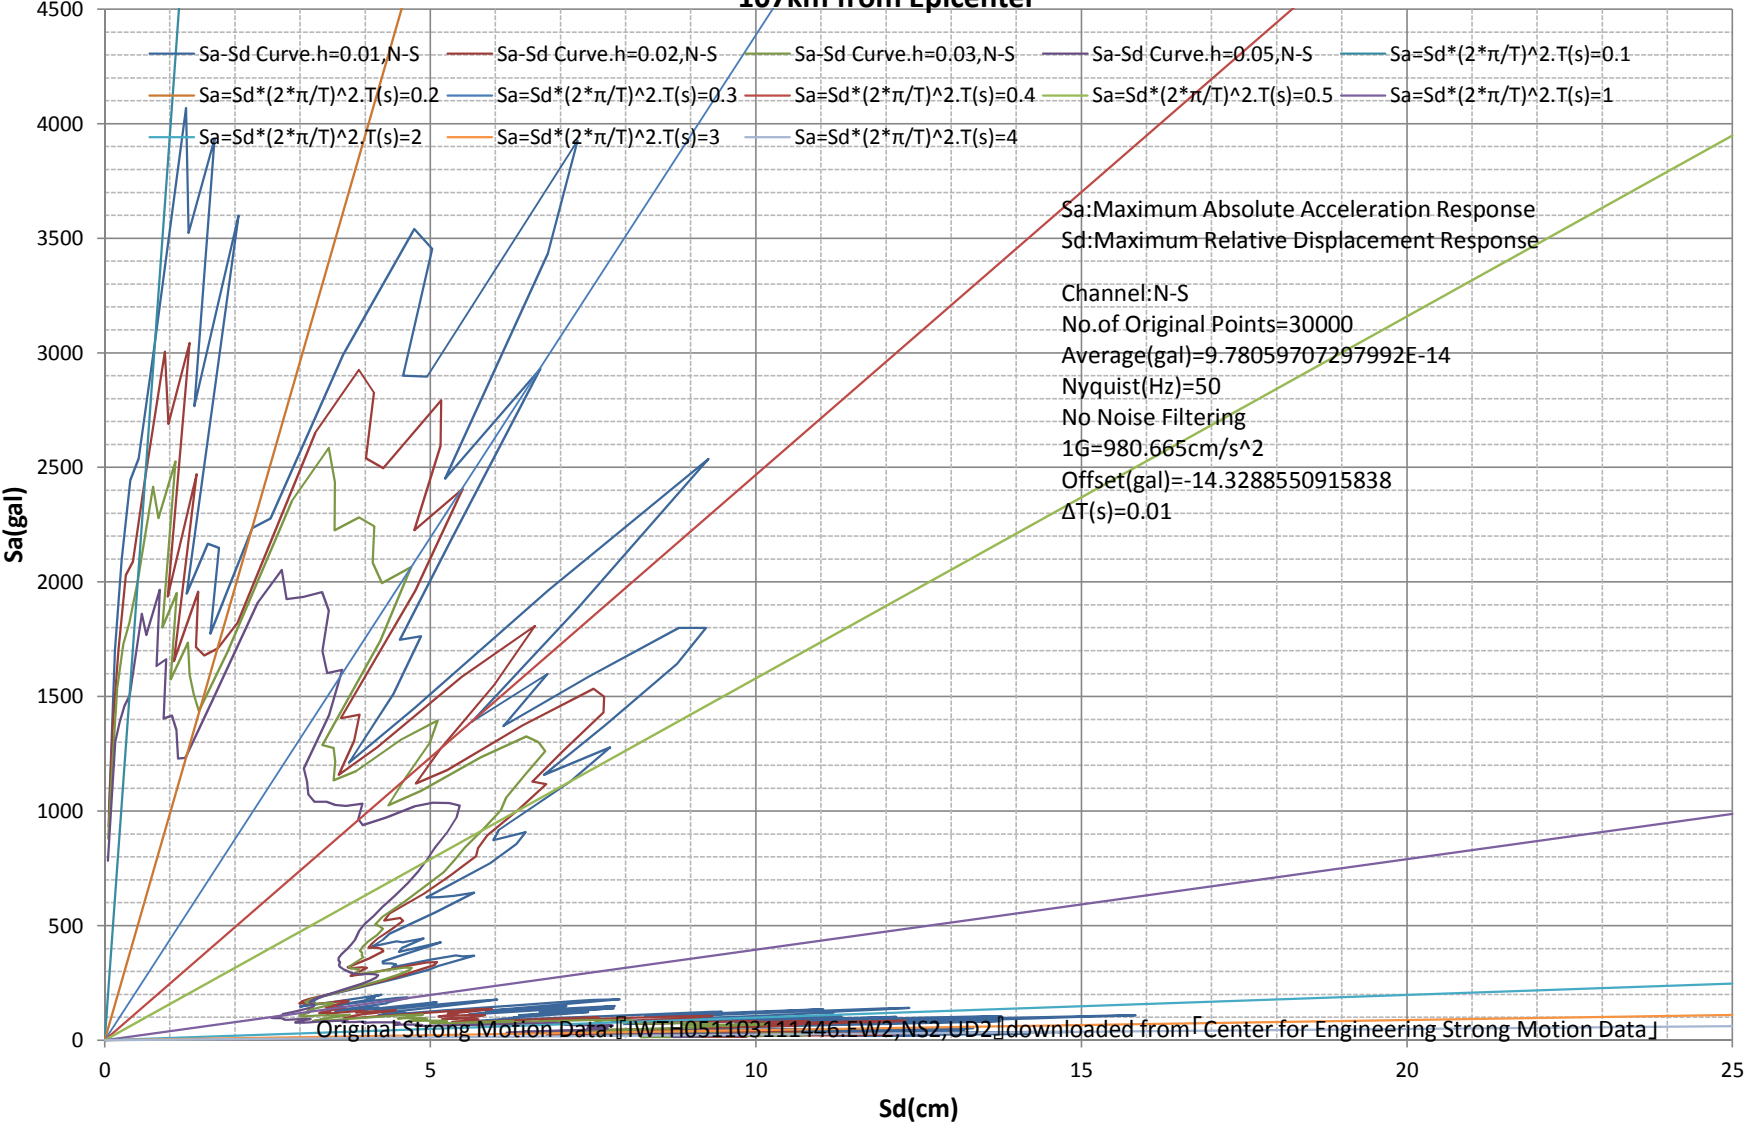

**Sa-Sd Curve**  
**M9.0 Japan, Tohoku Earthquake of 11 Mar 2011**  
**Station:FUJISAWA-IWTH05. 38.8654N,141.3512E.Google Maps URL:<http://g.co/maps/wxgyw>**  
**107km from Epicenter**

**Sa-Sd Curve**  
**M9.0 Japan, Tohoku Earthquake of 11 Mar 2011**  
**Station:FUJISAWA-IWTH05. 38.8654N,141.3512E.Google Maps URL:<http://g.co/maps/wxgyw>**  
**107km from Epicenter**