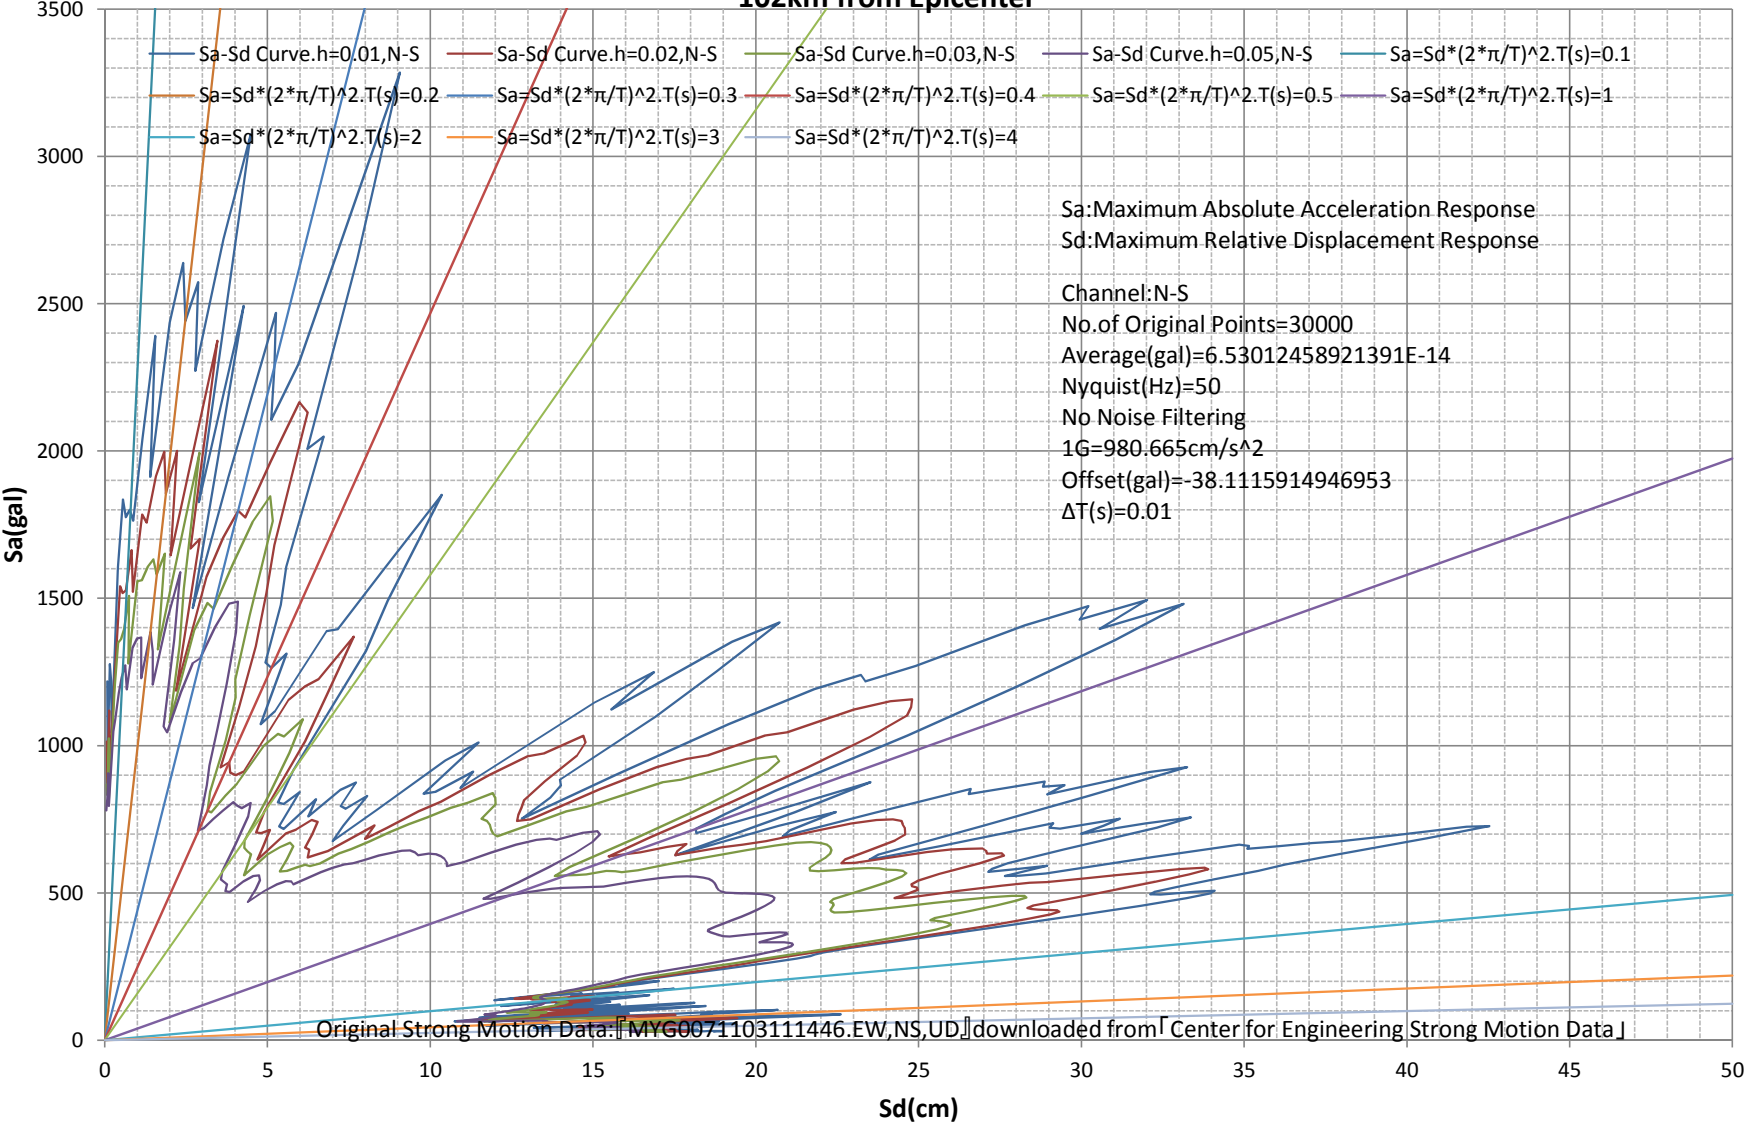

Sa-Sd Curve
M9.0 Japan, Tohoku Earthquake of 11 Mar 2011
Station:TOYOSATO-MYG007. 38.5876N,141.251E.Google Maps URL:<http://g.co/maps/h6px2>
102km from Epicenter

Sa-Sd Curve
M9.0 Japan, Tohoku Earthquake of 11 Mar 2011
Station:TOYOSATO-MYG007. 38.5876N,141.251E.Google Maps URL:<http://g.co/maps/h6px2>
102km from Epicenter