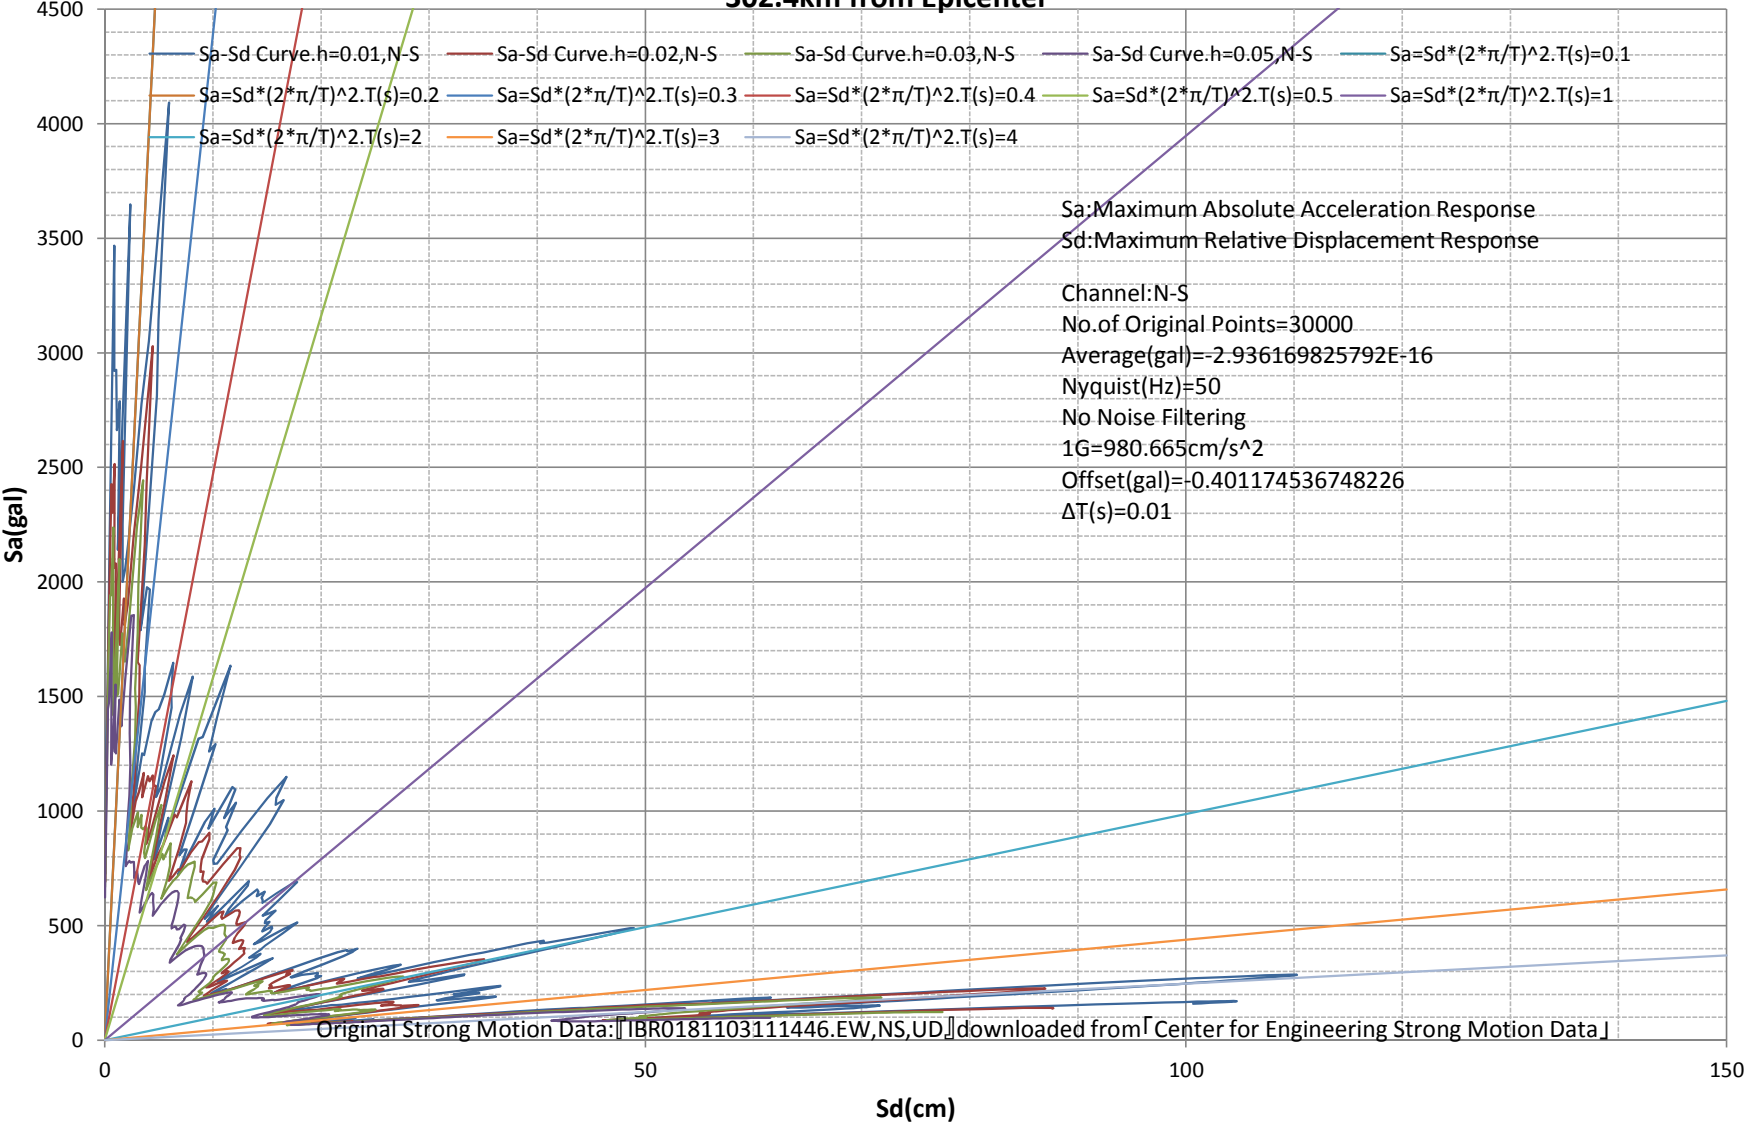

Sa-Sd Curve
M9.0 Japan, Tohoku Earthquake of 11 Mar 2011
Station:KASHIMA-IBR018. 35.977N,140.6322E.Google Maps URL:<http://g.co/maps/qvpxx>
302.4km from Epicenter

Sa-Sd Curve
M9.0 Japan, Tohoku Earthquake of 11 Mar 2011
Station:KASHIMA-IBR018. 35.977N,140.6322E.Google Maps URL:<http://g.co/maps/qvpxx>
302.4km from Epicenter