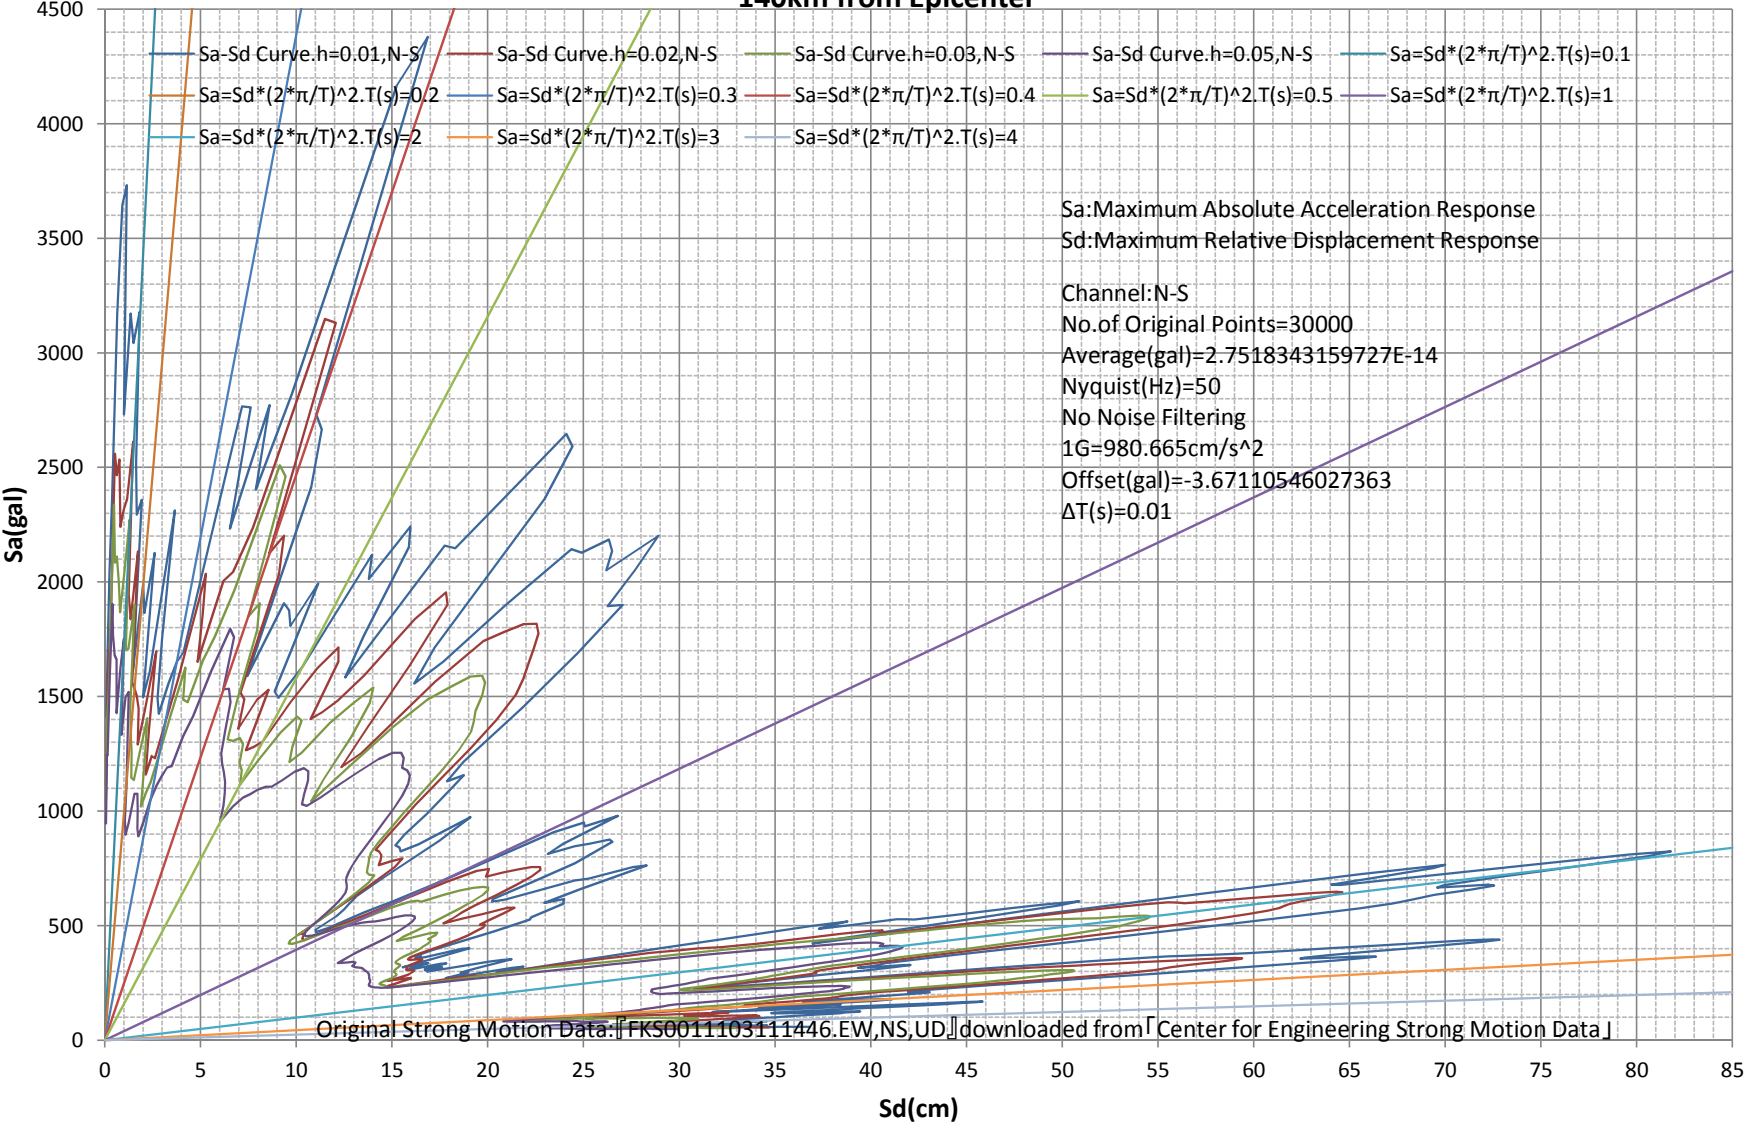

**Sa-Sd Curve**  
**M9.0 Japan, Tohoku Earthquake of 11 Mar 2011**  
**Station:SOHMA-FKS001. 37.7949N,140.9196E.Google Maps URL:<http://g.co/maps/tc5mm>**  
**140km from Epicenter**

**Sa-Sd Curve**  
**M9.0 Japan, Tohoku Earthquake of 11 Mar 2011**  
**Station:SOHMA-FKS001. 37.7949N,140.9196E.Google Maps URL:<http://g.co/maps/tc5mm>**  
**140km from Epicenter**