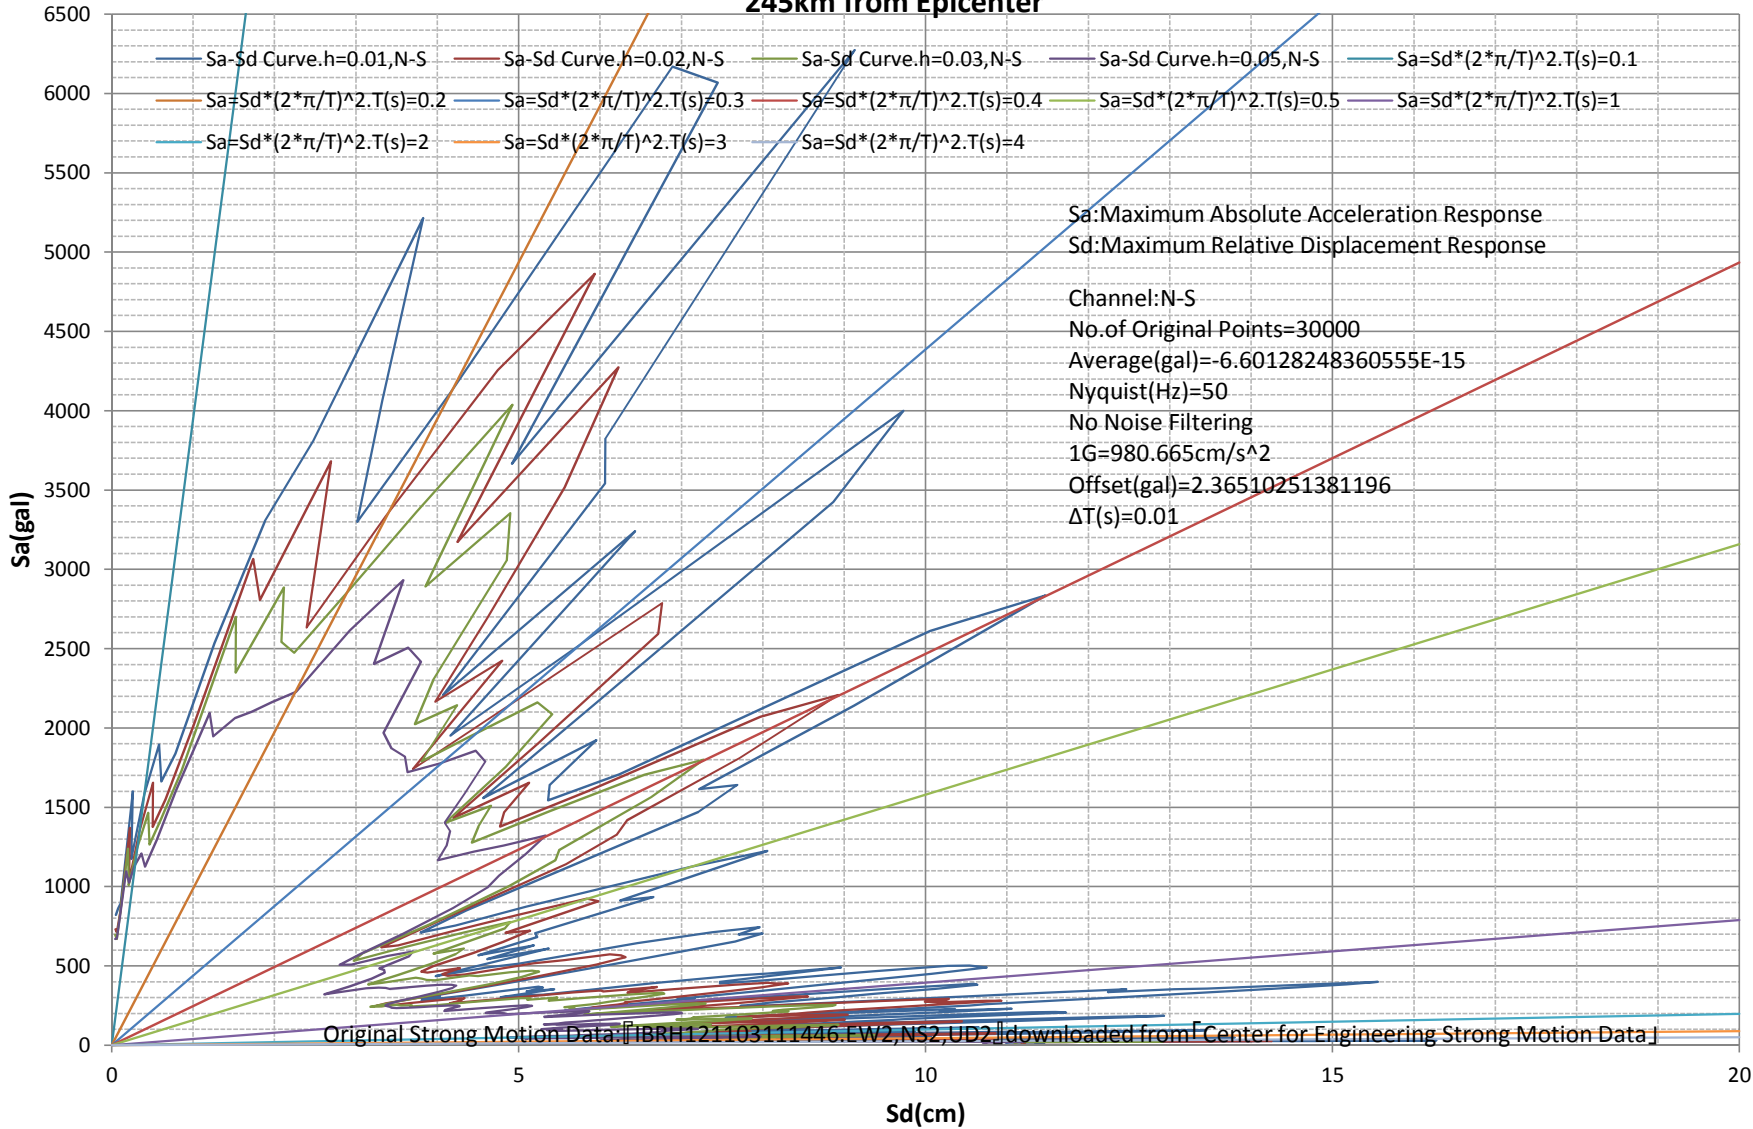

**Sa-Sd Curve**  
**M9.0 Japan, Tohoku Earthquake of 11 Mar 2011**  
**Station:DAIGO-IBRH12. 36.8369N,140.3181E.Google Maps URL:<http://g.co/maps/bzs86>**  
**245km from Epicenter**

**Sa-Sd Curve**  
**M9.0 Japan, Tohoku Earthquake of 11 Mar 2011**  
**Station:DAIGO-IBRH12. 36.8369N,140.3181E.Google Maps URL:<http://g.co/maps/bzs86>**  
**245km from Epicenter**