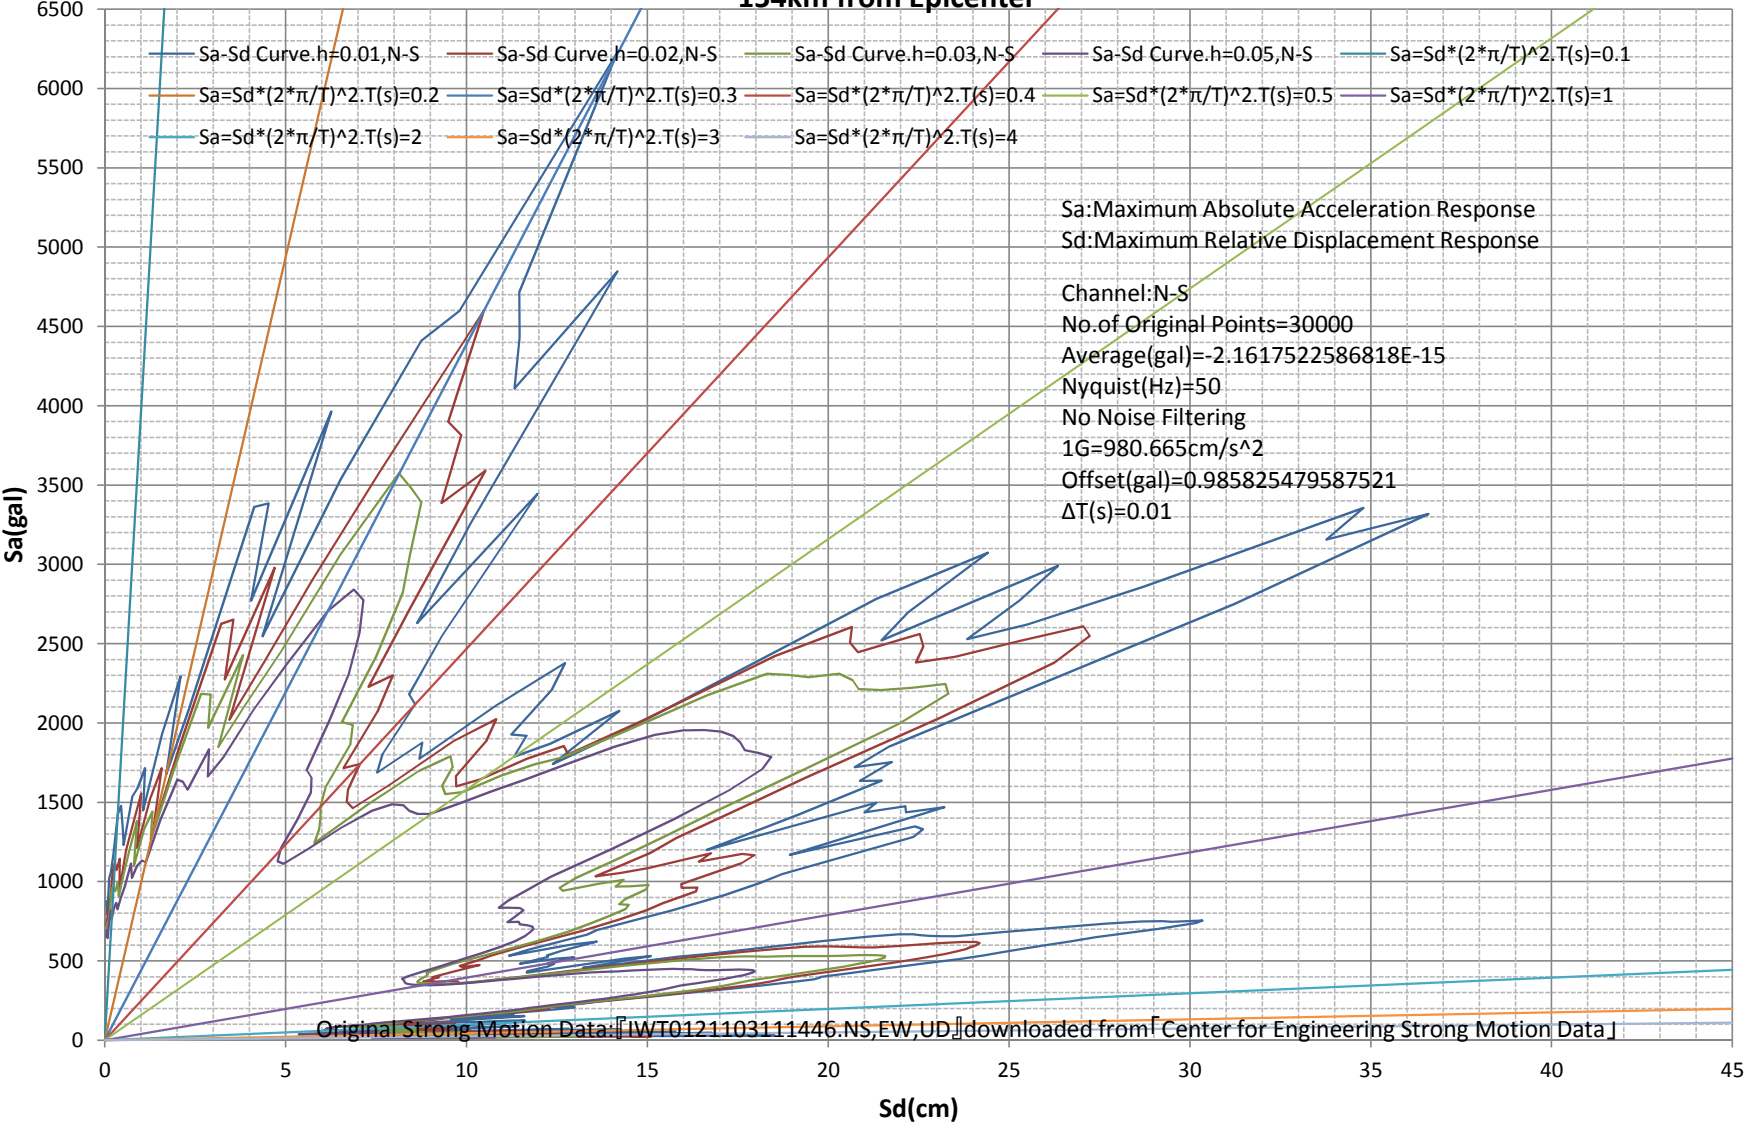

**Sa-Sd Curve**  
**M9.0 Japan, Tohoku Earthquake of 11 Mar 2011**  
**Station:KITAKAMI-IWT012. 39.3209N,141.1378E.Google Maps URL:<http://g.co/maps/j75ad>**  
**154km from Epicenter**

**Sa-Sd Curve**  
**M9.0 Japan, Tohoku Earthquake of 11 Mar 2011**  
**Station:KITAKAMI-IWT012. 39.3209N,141.1378E.Google Maps URL:<http://g.co/maps/j75ad>**  
**154km from Epicenter**